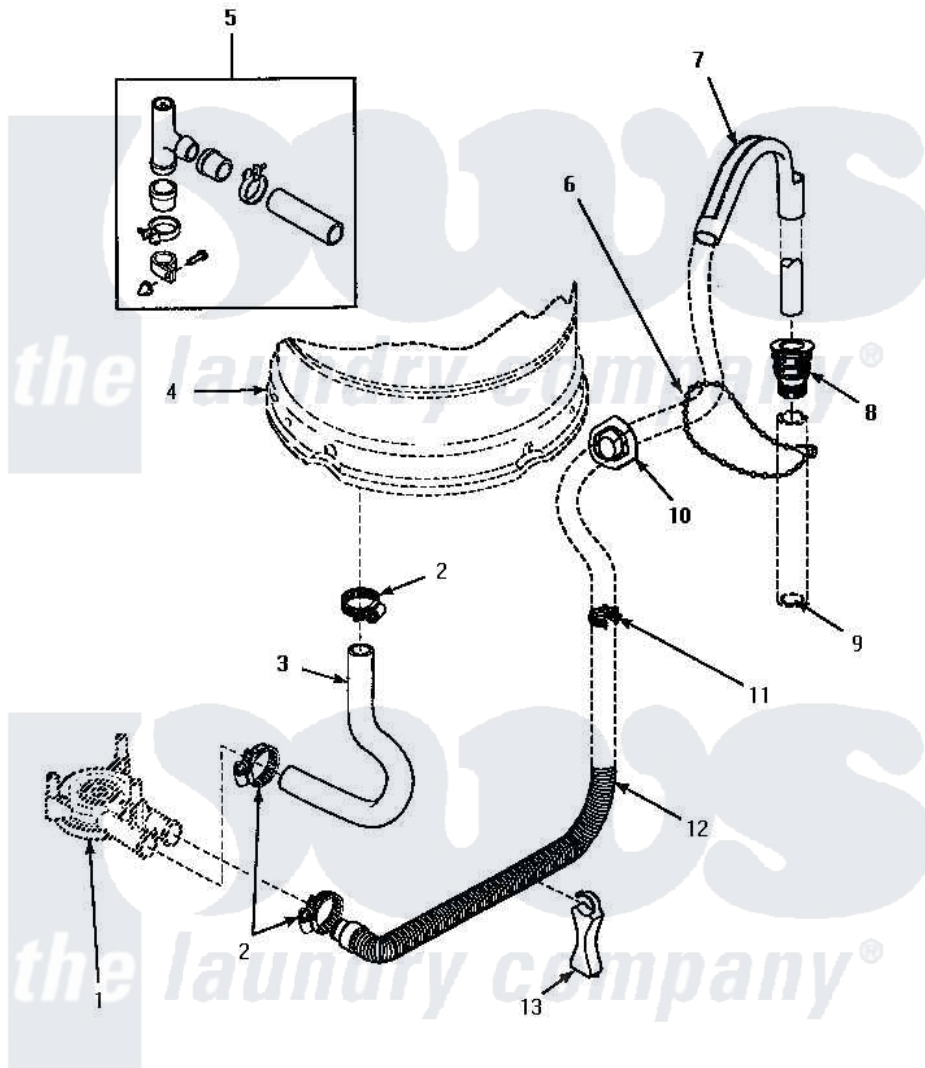

Amana LW6163LM (BOM: PLW6163LM A) 06 - DRAIN HOSE & SIPHON BREAK

DRAIN HOSE AND SIPHON BREAK

Amana [Residential Amana LW6163LM \(BOM: PLW6163LM A\) Washer Parts](#) Parts Diagram 06 - DRAIN HOSE & SIPHON BREAK

[Click on the part number to view part](#)

Item	Original Part Number	Replaced By	Status	Part Description
1	Y00000000		Not Available	SEE NOTE PUMP ASSEMBLY -- (SEE MOTOR PAGE)
2	36802	285655		Clamp, Hose
3	35753			Hose, Tub To Pump-Ddp
4	Y00000000		Not Available	SEE NOTE OUTER TUB -- (SEE OUTER TUB PAGE)
5	562P3	76660		Break-Sphn
6	33489	8539404		Tie-Wire
7	33615	22003814		Retainer, Drain Hose
8	36878	40008101		Adapter, Standpipe
9	Y00000000		Not Available	SEE NOTE STANDPIPE
10	32219			Relief, Strain
11	36014			Clip, Retainer-Hose
12	37145		Not Available	DRAIN HOSE
13	36522			Hose Support