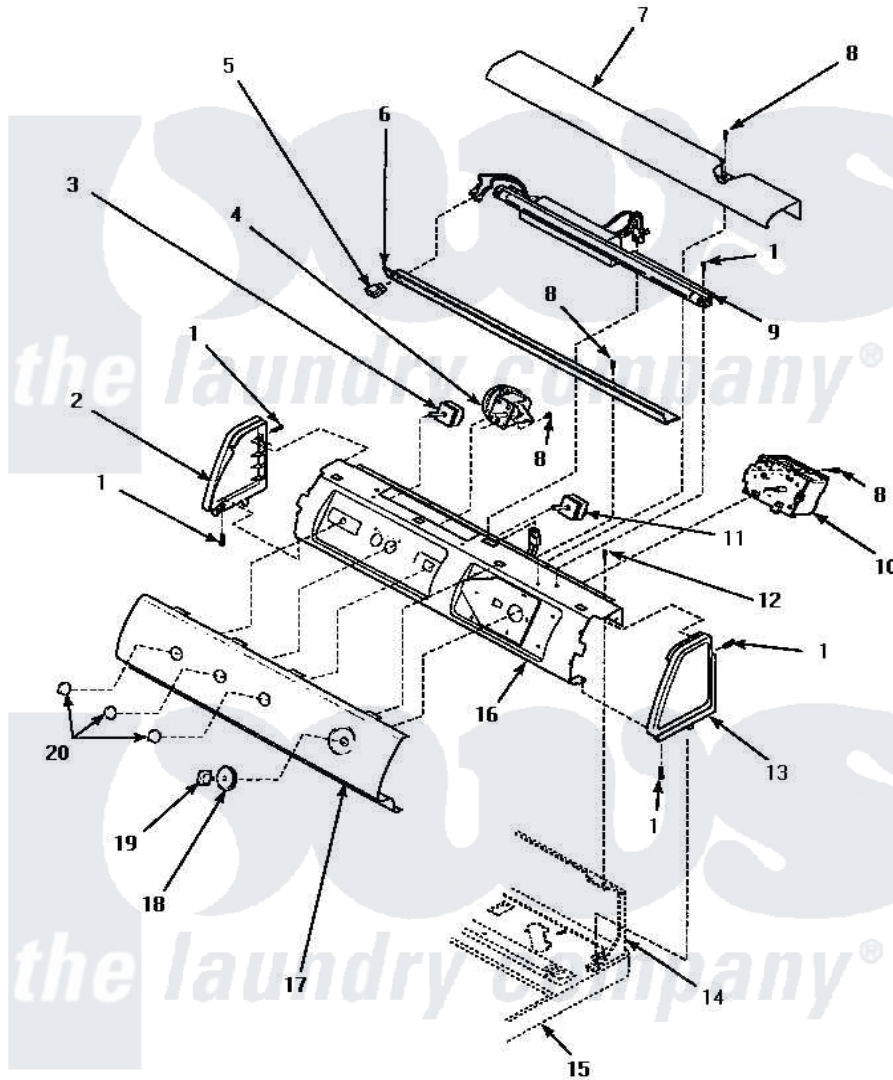

**Amana LW6163LM (BOM: PLW6163LM A) 08 - GRAPHIC PANEL, CTRL  
MTG PLATE & CTRLS**

**GRAPHIC PANEL, CONTROL MOUNTING PLATE AND CONTROLS  
(LW6163LM, LW6163WM, LW8413L2, LW8413W2 AND LW8463W2)**

Amana [Residential Amana LW6163LM \(BOM: PLW6163LM A\) Washer Parts](#) Parts Diagram 08 - GRAPHIC PANEL, CTRL MTG PLATE & CTRLS  
Click on the part number to view part

Item	Original Part Number	Replaced By	Status	Part Description
1	501086	<a href="#">90767</a>		Screw, 8A X 3/8 HeX Washer Head Tapping
2	34818L		Not Available	PANEL,END-LH
"	34818W		Not Available	PANEL,END-LH
3	36335	<a href="#">40046601</a>		Switch, Temperature Select
4	36045	<a href="#">40055101</a>		Switch, Pressure
5	35038		Not Available	SWITCH/ WHITE
6	<a href="#">34829</a>			Diffuser, Lamp-Clear
7	<a href="#">34824L</a>			Cover, Top
"	34824W		Not Available	COVER, TOP (COMPUTOR)
8	23962	<a href="#">W10116760</a>		Screw
9	34841		Not Available	STARTER,FLUORESCENT
"	34837		Not Available	BULB,FLUORESCENT
"	<a href="#">34836</a>			Assembly, Fluorescent Light
10	<a href="#">36773</a>			Timer, 5 Cycle

11	35118	<a href="#">40039501</a>	Switch, Speed
12	34904	<a href="#">489355</a>	Screw, 8 X 1/2
13	34817W		Not Available
	34817L		Not Available
14	Y00000000		Not Available
15	Y00000000		Not Available
16	34821		Not Available
17	36624W		Not Available
"	36611W		Not Available
"	36611L		Not Available
"	36616W		Not Available
"	36616L		Not Available
"	36624L		Not Available
18	<a href="#">36700W</a>		Knob Skirt
"	<a href="#">36700L</a>		Skirt, Timer
19	<a href="#">35333L</a>		Knob, Timer
"	<a href="#">35333W</a>		Knob, Timer
20	<a href="#">36701W</a>		Knob
"	<a href="#">36701L</a>		Knob