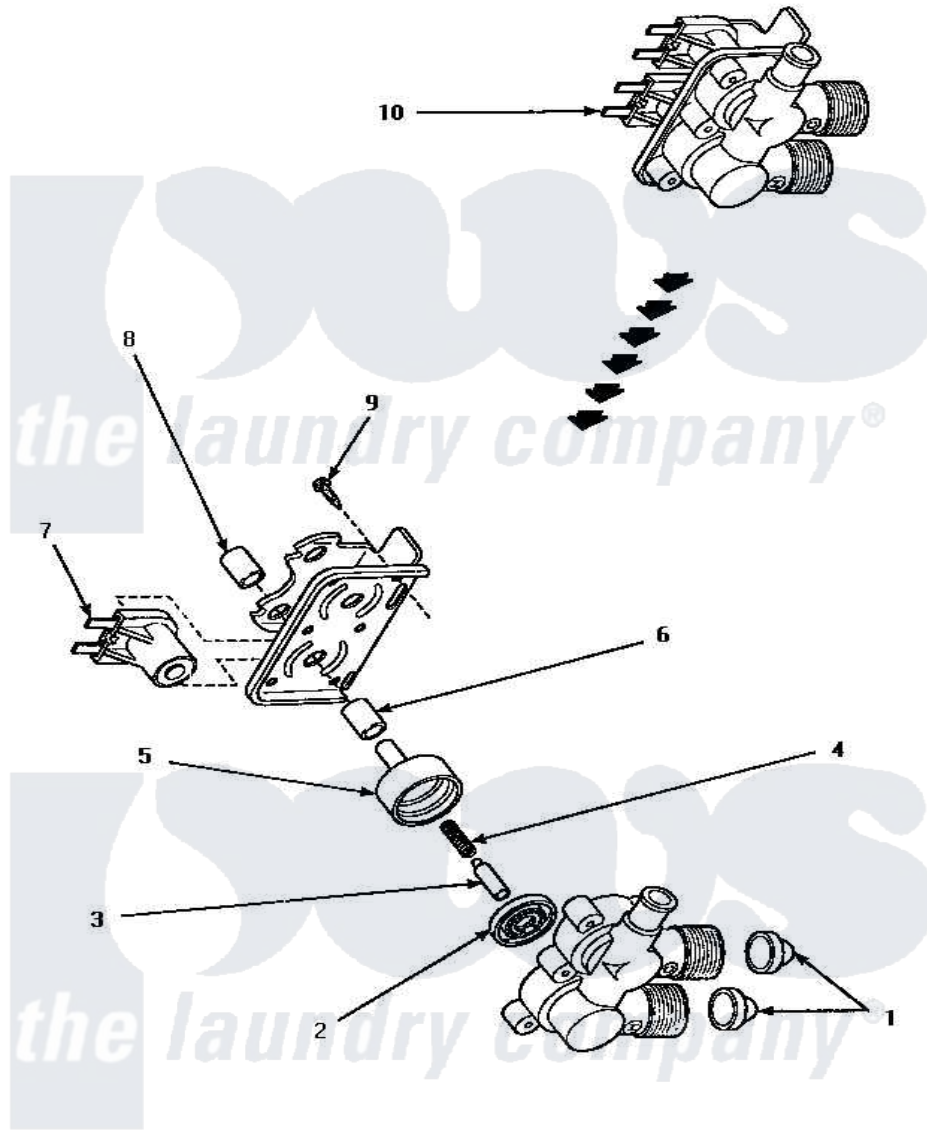

Amana LW6163LM (BOM: PLW6163LM A) 10 - MIXING VALVE ASSY

MIXING VALVE ASSEMBLY

Amana Residential Amana LW6163LM (BOM: PLW6163LM A) Washer Parts Parts Diagram 10 - MIXING VALVE ASSY

[Click on the part number to view part](#)

Item	Original Part Number	Replaced By	Status	Part Description
1	24122	22002960		Strainer, Washer Inlet
2	24134		Not Available	DIAPHRAGM
3	24132		Not Available	ARMATURE
4	23224E		Not Available	SPRING
5	24130			Guide, Armature
6	24129		Not Available	SLEEVE, SHORT
7	33930A	33930		Valve, Mixing
8	24128		Not Available	SLEEVE, LONG
9	25817C		Not Available	SCREW
10	34963	34963P		Valve Mixing Package