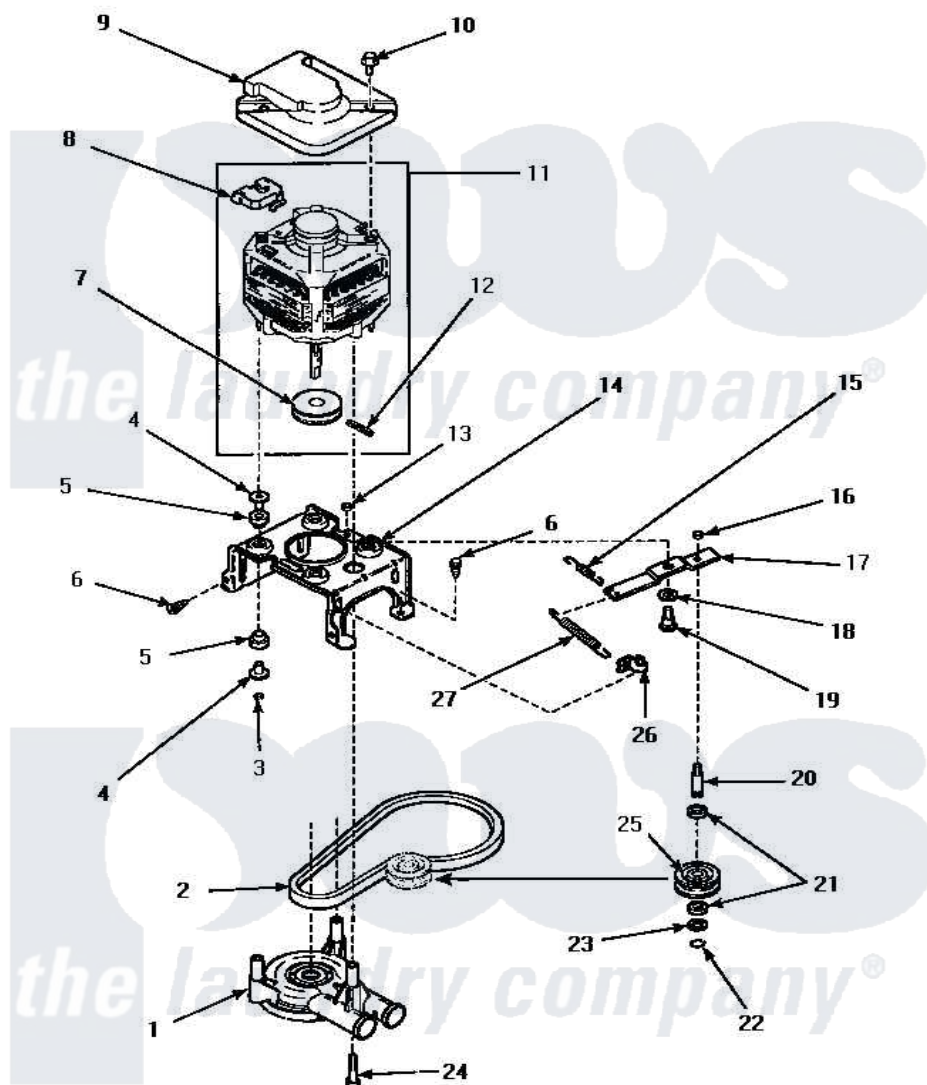

# Amana LW6163LM (BOM: PLW6163LM A) 11 - MOTOR, MTG BRKT, BELT, PUMP & IDLER ASSY

## MOTOR, MOUNTING BRACKET, BELT, PUMP AND IDLER ASSEMBLY

Amana Residential Amana LW6163LM (BOM: PLW6163LM A) Washer Parts Parts Diagram 11 - MOTOR, MTG BRKT, BELT, PUMP & IDLER ASSY  
 Click on the part number to view part

Item	Original Part Number	Replaced By	Status	Part Description
1	36863P	<a href="#">27001233</a>		Pump
2	<a href="#">28808</a>			Belt, Agitate And Spin
3	35423	<a href="#">3400029</a>		Nut, Adapter Plate
4	<a href="#">34791</a>			Post, Mount-Motor
5	<a href="#">34788</a>			Mount, Motor
6	Y31645	<a href="#">27001200</a>		Screw
7	27171		Not Available	PULLEY, MOTOR
8	35632		Not Available	SWITCH, MOTOR
9	34754	<a href="#">40112301</a>		Shield, Motor
10	36639	<a href="#">4312464</a>		Screw
11	34571	<a href="#">27001215</a>		Motor W/Pulley
12	<a href="#">23750</a>			Pin, Roll
13	52566	<a href="#">27001225</a>		Nut, Jam Mid Lock 1/4-20
14	36523	<a href="#">37415P</a>		Kit, Motor Brkt
"	34890		Not Available	BRACKET, MOTOR MOUNT

15	30620		Not Available	SPRING, IDLER LEVER HEL
16	28803	<a href="#">2221070</a>		Clamp, Nylon
17	31054	<a href="#">40041002</a>		Lever, Idler
18	81392	<a href="#">40054701</a>		Washer
19	27229	<a href="#">40038901</a>		Screw, 1/4-20
20	<a href="#">28802</a>			Shaft, Idler
21	<a href="#">Y29443</a>			Washer, Felt
22	<a href="#">23748</a>			Ring, Retaining
23	<a href="#">52549</a>			Washer, 501 ID X3/4 Odx
24	Y34565	<a href="#">40063701</a>		Screw, 10-16 x 1.75
25	28800		Not Available	WHEEL, IDLER
26	<a href="#">28849</a>			Clip, Spring
27	<a href="#">37366</a>			Spring, Idler
NI	258P3		Not Available	KIT, CAPACITOR