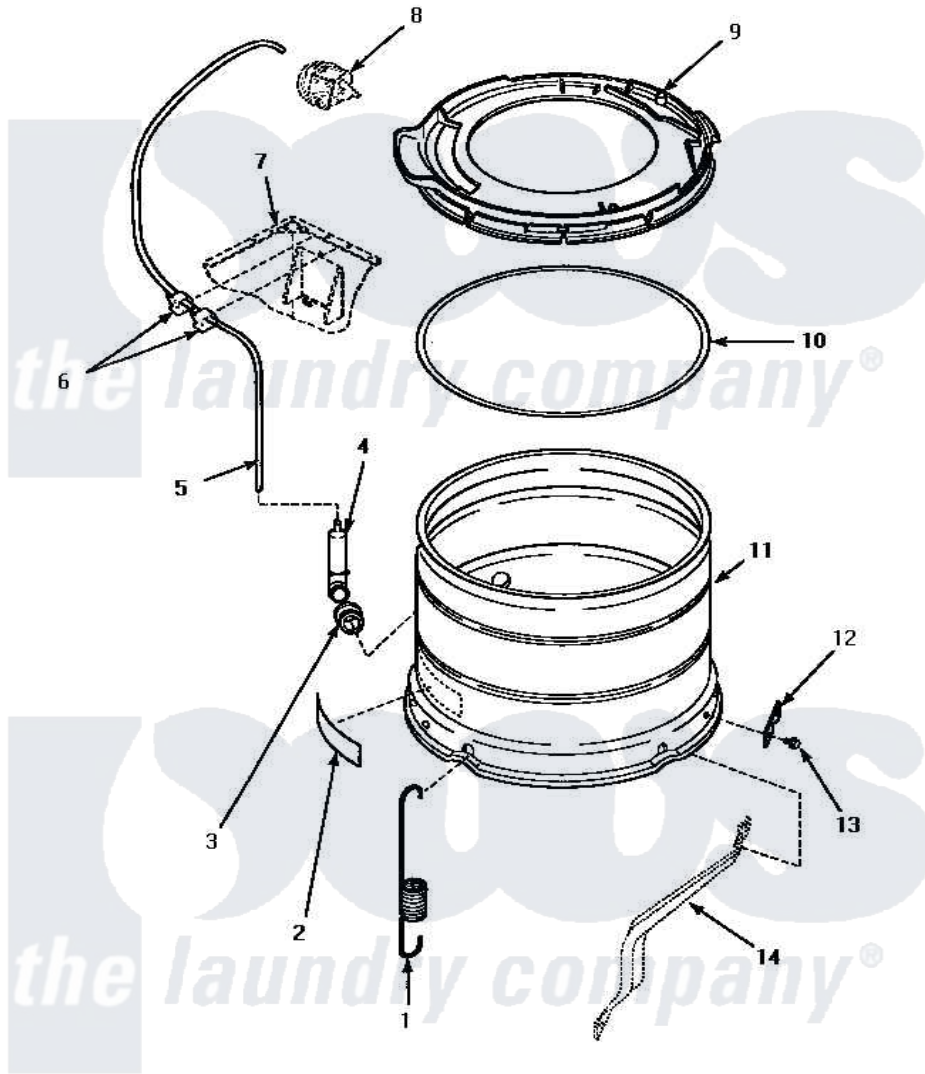

Amana LW6163LM (BOM: PLW6163LM A) 12 - OUTER TUB, COVER & PRESSURE HOSE

OUTER TUB, COVER AND PRESSURE HOSE

Amana [Residential Amana LW6163LM \(BOM: PLW6163LM A\) Washer Parts](#) Parts Diagram 12 - OUTER TUB, COVER & PRESSURE HOSE

[Click on the part number to view part](#)

Item	Original Part Number	Replaced By	Status	Part Description
1	35948			Spring, Leg-Large Tub
2	500049		Not Available	STICKER
3	29175	40037801		Grommet
4	30907	40008501		Assembly, Pressure Bulb
5	29213	39125		Tubing 31
6	21036			Clip, Cable
7	Y00000000		Not Available	SEE NOTE CABINET ASSEMBLY -- (SEE FRONT PANEL PAGE)
8	Y00000000		Not Available	SEE NOTE PRESSURE SWITCH -- (SEE GRAPHIC PANEL PAGE)
9	36025P			Assembly, Tub Coverand Gasket
10	32857			Gasket, Tub Cover Small
11	34438P			Assembly, Outer Tub
12	27926			Plate, Leg .063

13 35369

[40128701](#)

Screw, 5/16-18 X .50

14 Y00000000

Not Available

SEE NOTE SUPPORT LEG --
(SEE BEARING HOUSING
PAGE)