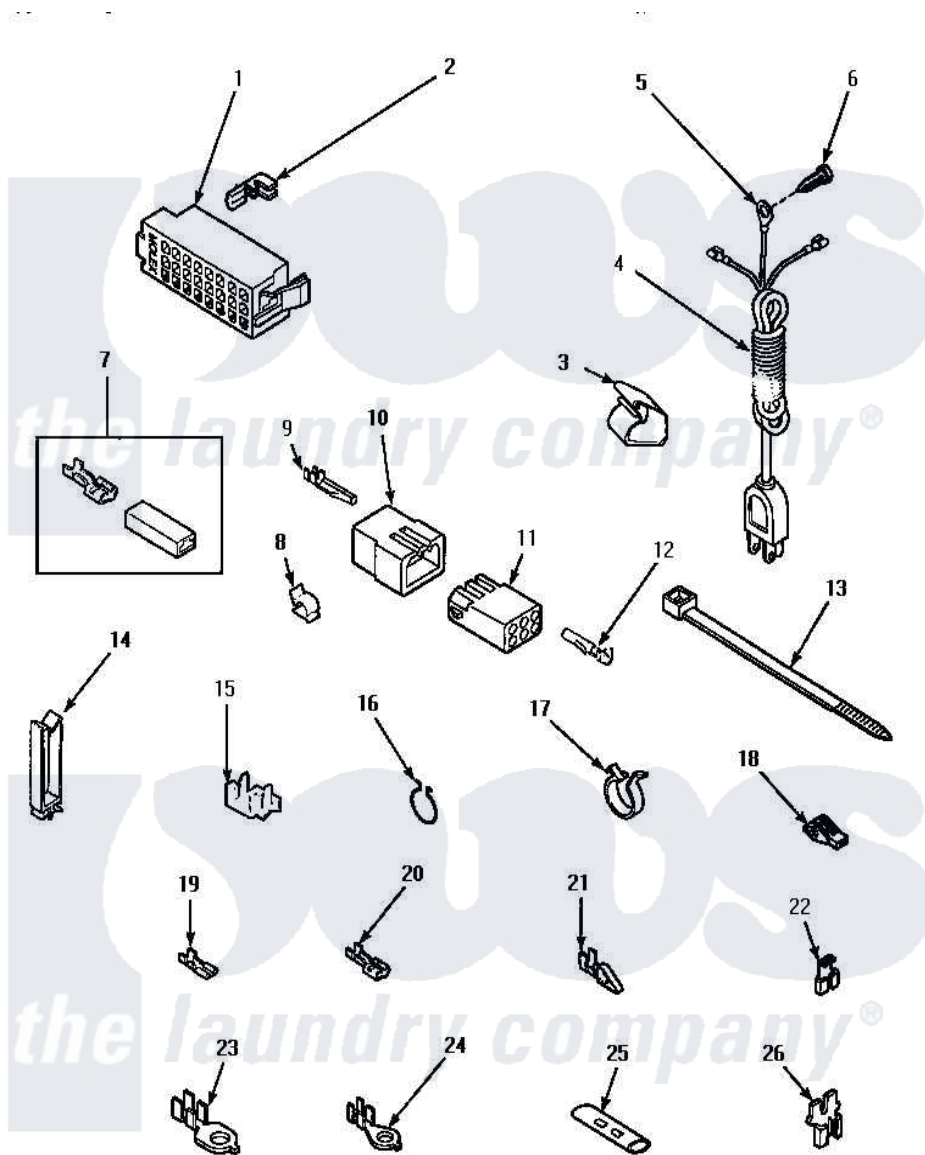

Amana LW6163LM (BOM: PLW6163LM A) 14 - POWER CORD & TERMINALS

POWER CORD AND TERMINALS

Amana [Residential Amana LW6163LM \(BOM: PLW6163LM A\) Washer Parts](#) Parts Diagram 14 - POWER CORD & TERMINALS

[Click on the part number to view part](#)

Item	Original Part Number	Replaced By	Status	Part Description
1	34123			Housing, LH -24 Position
"	32746			Housing, RH-24 Positi
2	Y00188			Molex Terminal
3	35521		Not Available	CLIP,HARNESS HOLDER
4	Y34458		Not Available	POWER CORD ALL
5	Y00000000		Not Available	SEE NOTE GROUND WIRE
6	52909			Screw, 10B-16 X 1/2 HeX
7	00234	00359		Terminal Ultra Pod 250 X032F
8	21036			Clip, Cable
9	Y00116			Terminal, Pin-Male
10	26302		Not Available	PLUG,1 CIRCUIT
"	23041			Plug, 6 Circuit
"	23033			Plug, 9 Circuit
11	26708			Receptacle, 6 Circuit
"	26301			Receptacle, Molex

"	26163		Receptacle, 9 Circuit
12	Y00117	5011-XX	093 Female Socket
13	36466	M0321209	Tie-Electrical
14	36274		Not Available CLIP, HARNESS
15	Y00161	B5733302	Clip, Ground
16	51291		Clip, Wire
17	61510	504034	Clip, Wire
18	70210		Not Available INSULATOR,BLUE
19	00112		Terminal, Spade-3/16 Fe
20	Y00119		Not Available SPADE TERMINAL(18 GAUGE) (1/4 INCH-(1) 18 GAUGE WIRE)
21	00220		Not Available TERMINAL,CRIMP-SINGLE
22	Y00120		Terminal, Flag-1/4 Fema
23	Y00113		Not Available TERMINAL,RING-1/4 STUD
24	00110		No.10 18 Gauge Wire
25	21091		Not Available CONNECTOR TWO 1/4 INCH MALE
26	29673		Not Available DOUBLE CONNECTOR