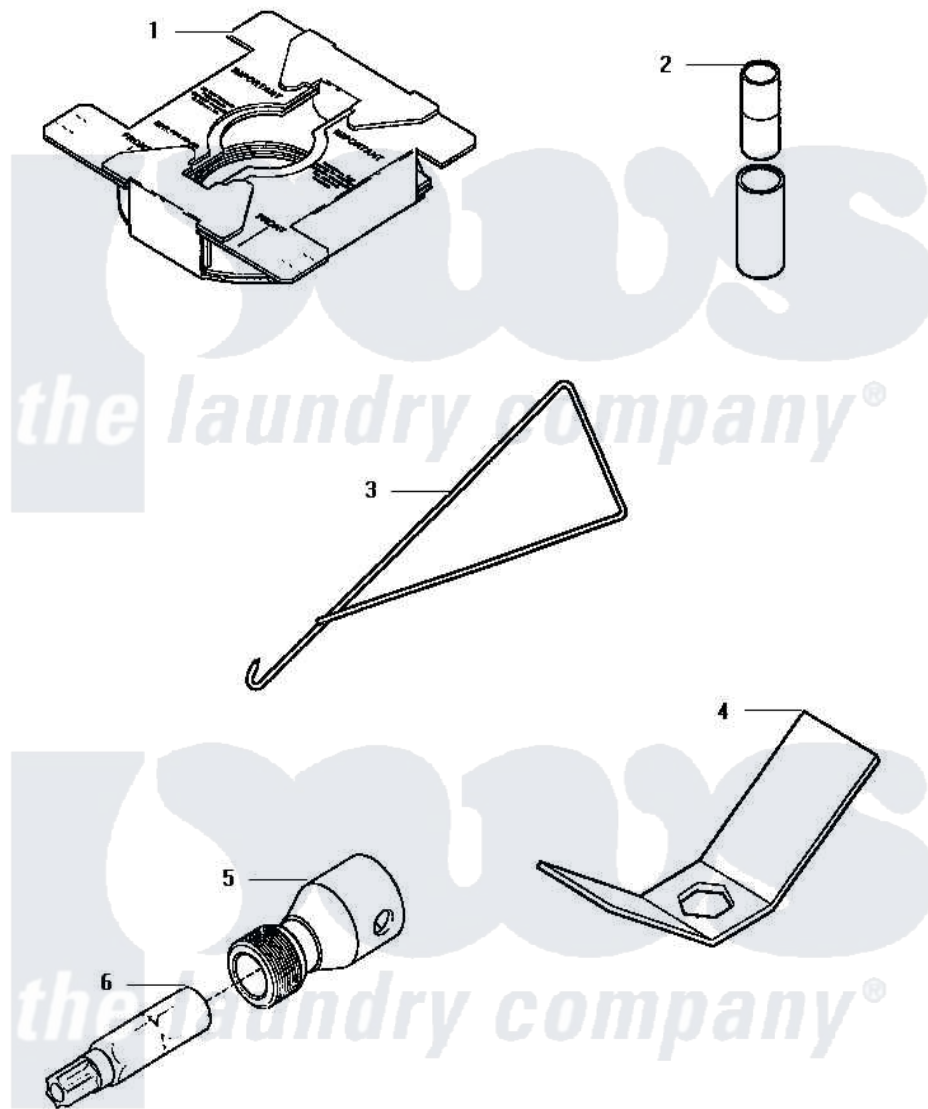

Amana LW6163LM (BOM: PLW6163LM A) 15 - SPECIAL TOOLS

SPECIAL TOOLS

Amana [Residential Amana LW6163LM \(BOM: PLW6163LM A\) Washer Parts](#) Parts Diagram 15 - SPECIAL TOOLS
 Click on the part number to view part

Item	Original Part Number	Replaced By	Status	Part Description
1	36926		Not Available	BRACE, SHIPPING
2	242P4			Installer, Spring
3	289P4	321P4		Hook, Spring
4	237P4	306P4		Hex Wrench
5	24161			Torx Bit Holder
6	282P4			T25 Tamper Resistant Bit
NI	555P3	725P3		Kit