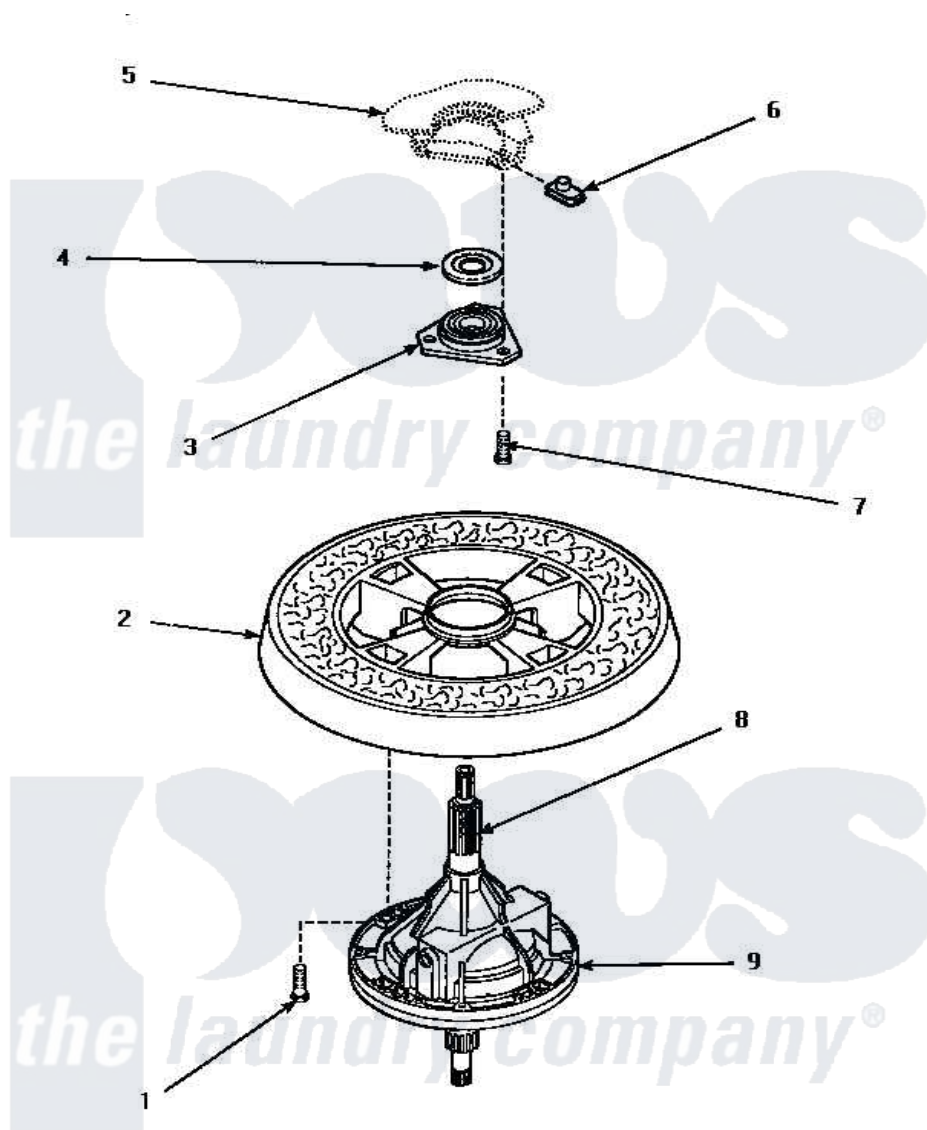

Amana LW6163LM (BOM: PLW6163LM A) 17 - TRANSMISSION ASSY & BALANCE RING

TRANSMISSION ASSEMBLY AND BALANCE RING

Amana [Residential Amana LW6163LM \(BOM: PLW6163LM A\) Washer Parts](#) Parts Diagram 17 - TRANSMISSION ASSY & BALANCE RING

[Click on the part number to view part](#)

Item	Original Part Number	Replaced By	Status	Part Description
1	37047		Not Available	SCREW, CAP
2	34731		Not Available	ASSY,BALANCE RING-COMPL
3	27182	40004201P		Main Bearing Assembly
4	27187			Flinger
5	Y00000000		Not Available	SEE NOTE OUTER TUB -- (SEE OUTER TUB PAGE)
6	27222			Nut, Retainer 5/16-18
7	36991	3400500		Bolt, 3405245 5/16-18 X 3/4
8	27604P			Never-Seeze 1 Oz Tube
9	34526P			Assembly, Transmission