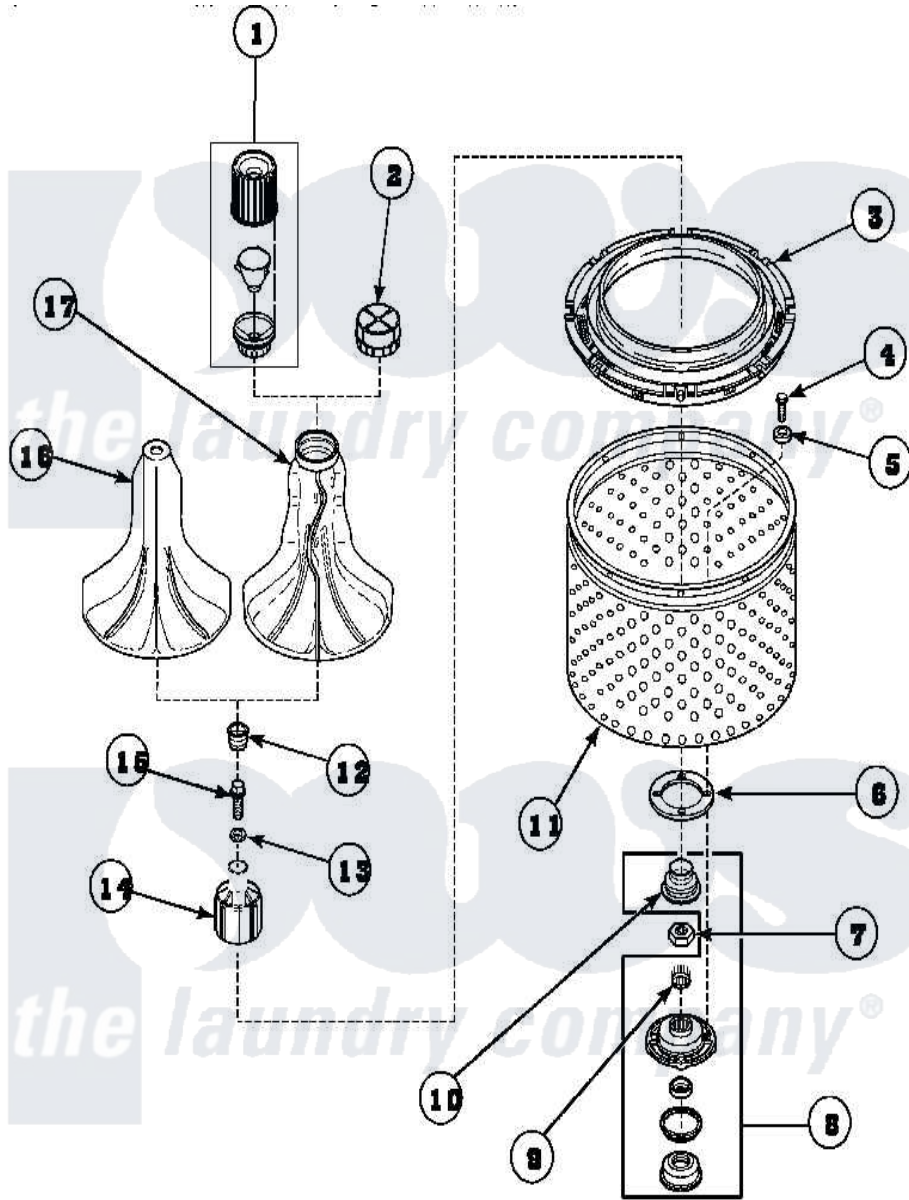

**Amana LW6163LM (BOM: PLW6163LM B) 02 - AGITATOR/DRIVE BELL/SEAL KIT/TUB & HUB**

Amana Residential Amana LW6163LM (BOM: PLW6163LM B) Washer Parts Parts Diagram 02 - AGITATOR/DRIVE BELL/SEAL KIT/TUB & HUB  
 Click on the part number to view part

Item	Original Part Number	Replaced By	Status	Part Description
1	36542	<a href="#">40002101W</a>		Assembly, Fabric Softner
2	<a href="#">36515</a>			Cap, Agitator
3	<a href="#">35035</a>			Guard, Clothes
4	27202	<a href="#">W10116787</a>		Screw
5	<a href="#">28094</a>			Gasket
7	Y29220	<a href="#">40016301</a>		Nut, Lock
8	495P3	<a href="#">R9900552</a>		Hub And Seal
9	29728	<a href="#">40008301</a>		Insert, Spline
10	36425	<a href="#">40016101</a>		Seal, Bell Drive
11	<a href="#">34521P</a>			Assembly, Tub
12	36511	<a href="#">40008401</a>		Plug, Bell
13	<a href="#">36472</a>			O-Ring
14	36443P	<a href="#">R9900189</a>		Kit, Drive Bell And Seal
15	34288	<a href="#">40065102</a>		Screw, Shoulder 1/4