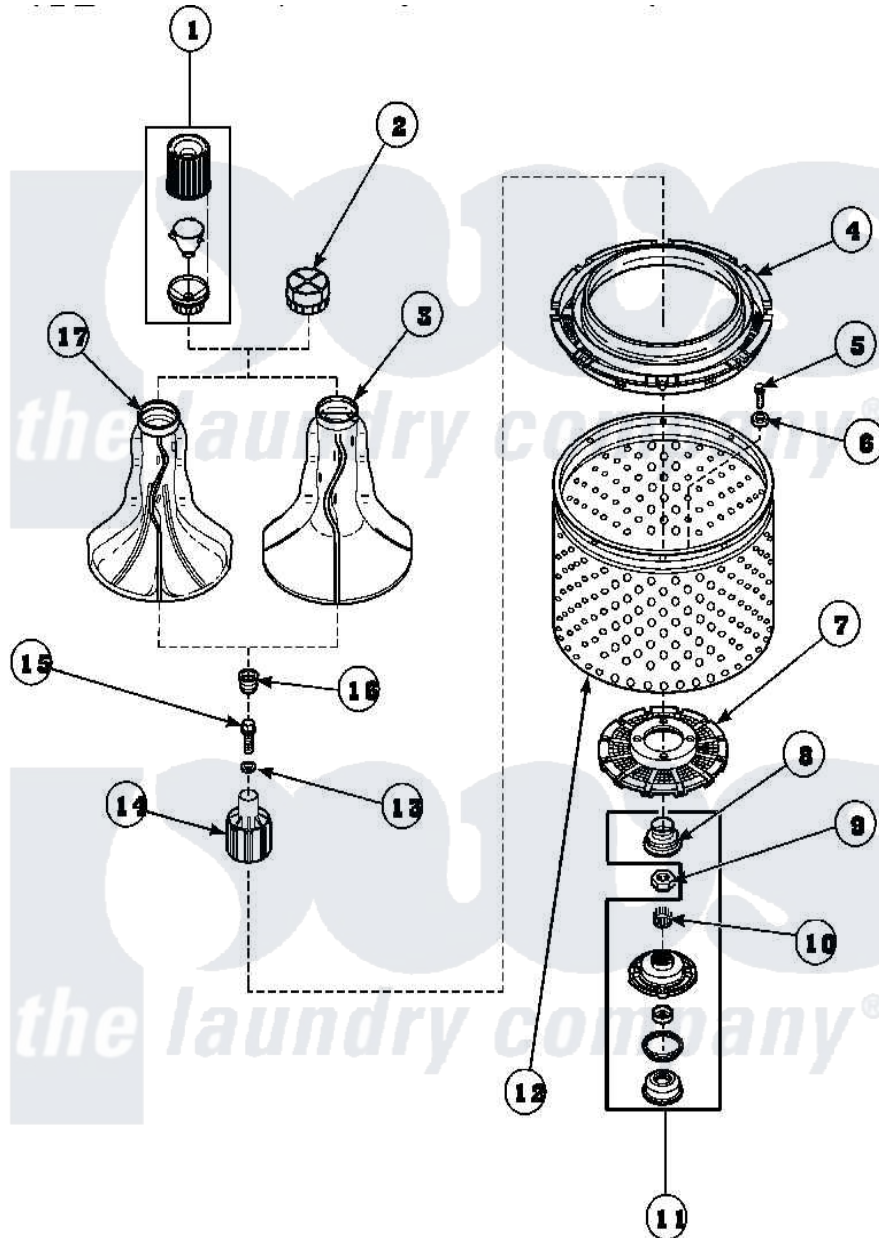

Amana LW6163LM (BOM: PLW6163LM B) 03 - AGITATOR/DRIVE BELL/SEAL KIT/TUB & HUB

Amana Residential Amana LW6163LM (BOM: PLW6163LM B) Washer Parts Parts Diagram 03 - AGITATOR/DRIVE BELL/SEAL KIT/TUB & HUB
 Click on the part number to view part

Item	Original Part Number	Replaced By	Status	Part Description
1	36542	40002101W		Assembly, Fabric Softner
2	36515			Cap, Agitator
3	36507	40000501W		Agitator, Flex Vane
4	35035			Guard, Clothes
5	27202	W10116787		Screw
6	28094			Gasket
7	32998	39371		Filter Lin
8	36425	40016101		Seal, Bell Drive
9	Y29220	40016301		Nut, Lock
10	29728	40008301		Insert, Spline
11	495P3	R9900552		Hub And Seal
12	33501P	R9900144		Kit- Wash
13	36472			O-Ring
14	36443P	R9900189		Kit, Drive Bell And Seal
15	34288	40065102		Screw, Shoulder 1/4