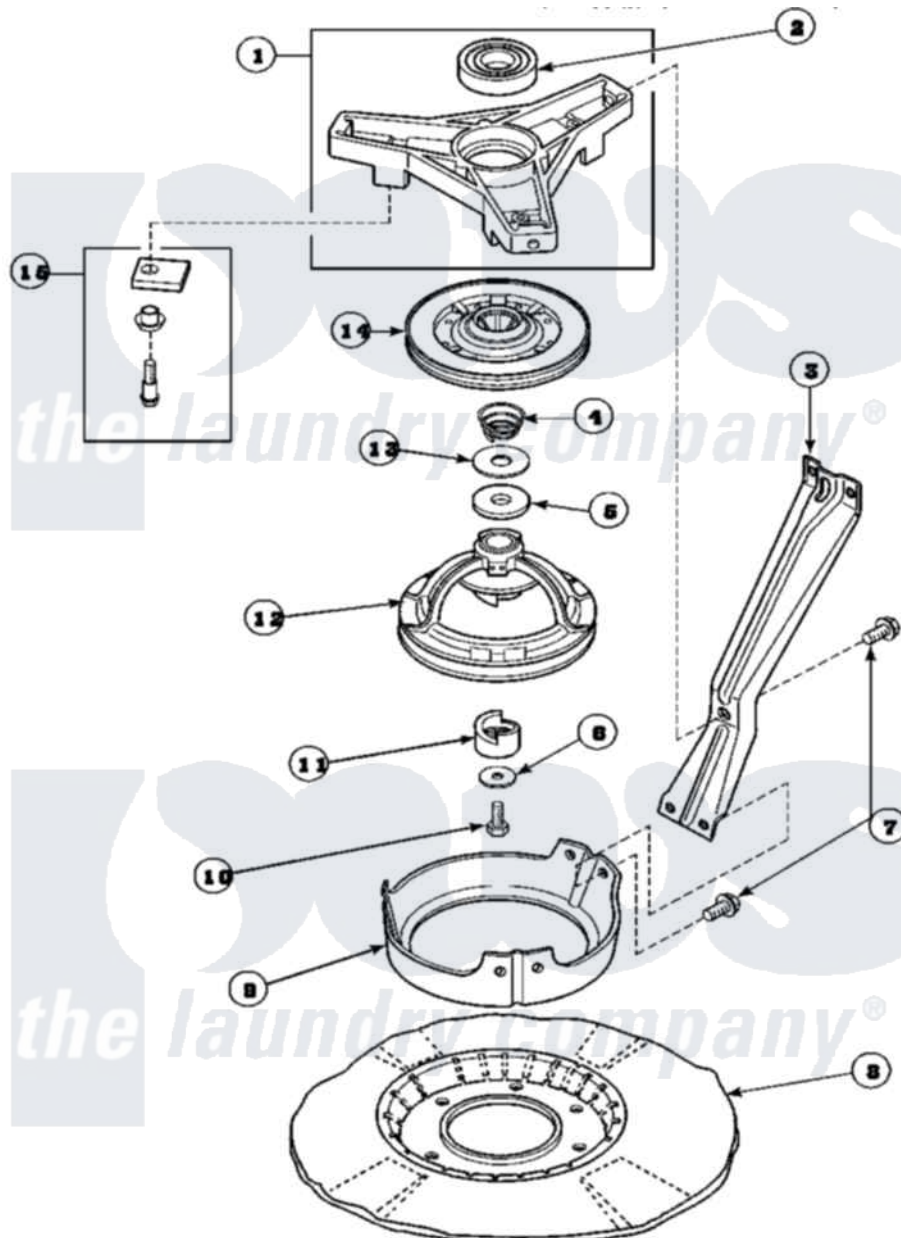

# Amana LW6163LM (BOM: PLW6163LM B) 04 - BRG HSG/BRAKE PULLEY & PIVOT DOME

Amana Residential Amana LW6163LM (BOM: PLW6163LM B) Washer Parts Parts Diagram 04 - BRG HSG/BRAKE PULLEY & PIVOT DOME

Click on the part number to view part

Item	Original Part Number	Replaced By	Status	Part Description
1	<a href="#">35746</a>			Assembly, Bearing Housing-L
2	28944R	<a href="#">40004001</a>		Bearing, Main
3	34471		Not Available	LEG,SUPPORT
4	<a href="#">33435</a>			Spring, Conical
5	27015	<a href="#">40063201</a>		Washer, Flat
6	26509	<a href="#">40041501</a>		Washer
7	35369	<a href="#">40128701</a>		Screw, 5/16-18 X .50
8	<a href="#">36599P</a>			Assembly Nut/ Leg Base
"	<a href="#">34434P</a>			Assembly Nut/Leg Base
9	<a href="#">34470</a>			Dome, Pivot
10	27220	<a href="#">40063401</a>		Screw, 1/4-20 x 5/8 Hex
11	<a href="#">27018</a>			Helix
12	<a href="#">34921</a>			Assembly, Pulley-Spin And Agitate
13	35535	<a href="#">40065701</a>		Washer, 2 Odx.63 ID