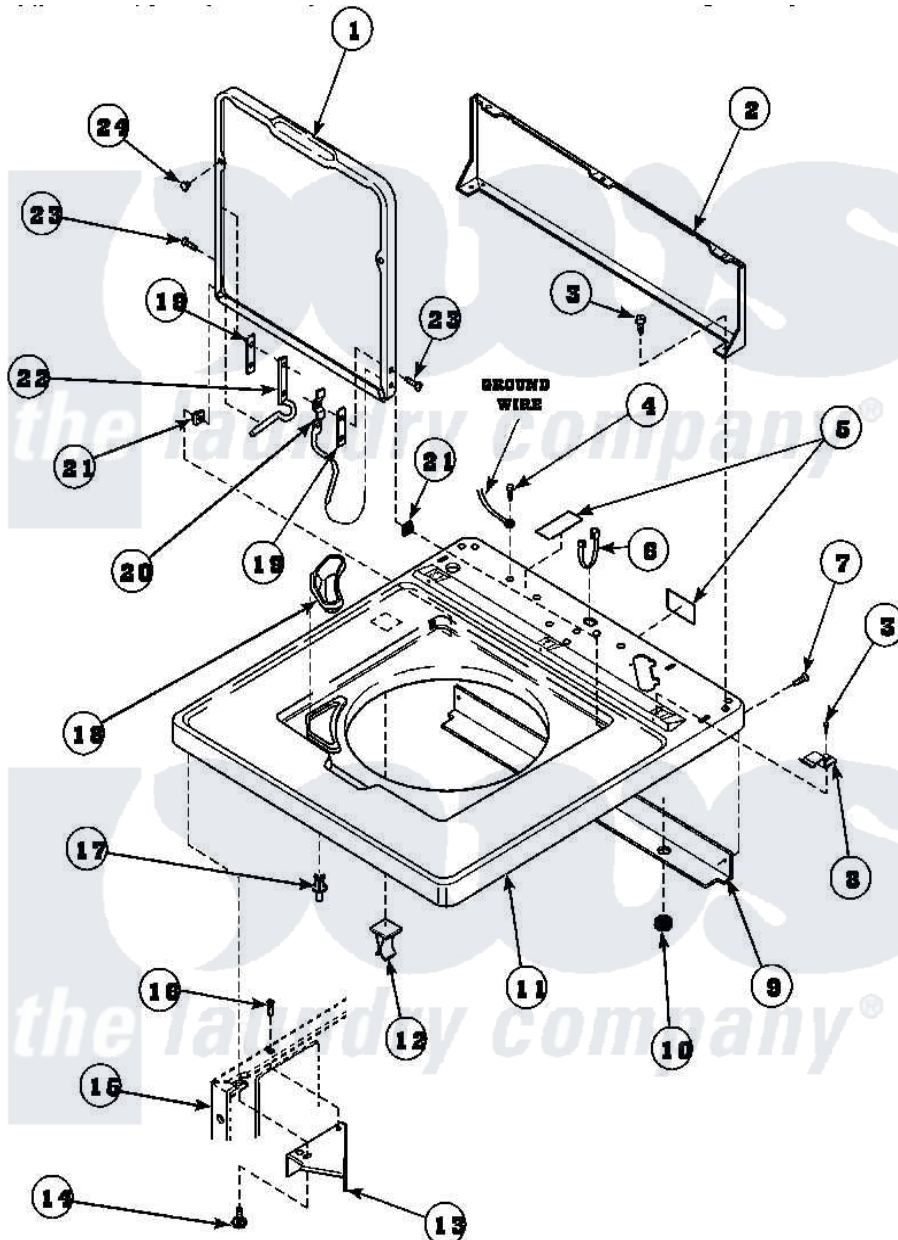

Amana LW6163LM (BOM: PLW6163LM B) 05 - CAB TOP/LOADING DR & CTRL HOOD REAR PAN

Amana Residential Amana LW6163LM (BOM: PLW6163LM B) Washer Parts Parts Diagram 05 - CAB TOP/LOADING DR & CTRL HOOD REAR PAN
 Click on the part number to view part

Item	Original Part Number	Replaced By	Status	Part Description
1	36018P		Not Available	LOADING DOOR MODELS LW9203x
2	34903		Not Available	PANEL, BACK HOOD (USE 37782)
3	23962	W10116760		Screw
4	52909			Screw, 10B-16 X 1/2 HeX
6	21903	211881		Grommet, Cord Part Not Used-Gas Models Only
7	27196	27001200		Screw
8	35887	40063901		Clip, Hold Down
11	34902P		Not Available	TOP
12	36519		Not Available	CLIP
13	36034			Bracket, Director-Module
14	Y31644	27001200		Screw
15	34475P		Not Available	CABINET
16	36035		Not Available	SCREW,8-18X3/8 PHIL FLT