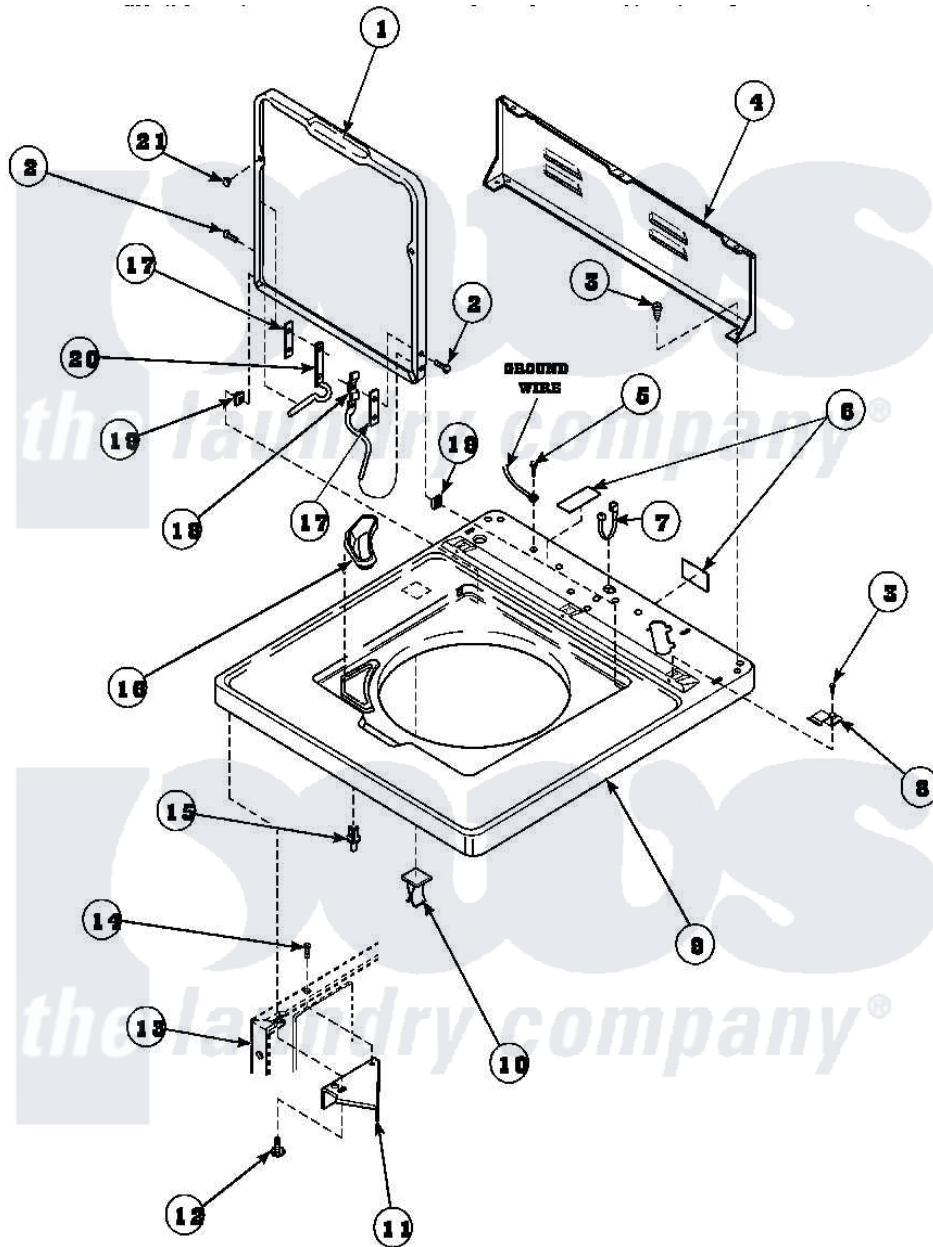

Amana LW6163LM (BOM: PLW6163LM B) 06 - CAB TOP/LOADING DR & CTRL HOOD REAR PAN

Amana Residential Amana LW6163LM (BOM: PLW6163LM B) Washer Parts Parts Diagram 06 - CAB TOP/LOADING DR & CTRL HOOD REAR PAN
 Click on the part number to view part

Item	Original Part Number	Replaced By	Status	Part Description
1	36018P		Not Available	LOADING DOOR MODELS LW9203x
"	33541P		Not Available	LID
2	34337	W10119828		Screw, Lid Hinge Mounting
3	23962	W10116760		Screw
4	34903		Not Available	PANEL, BACK HOOD (USE 37782)
5	52909			Screw, 10B-16 X 1/2 HeX
6	24903		Not Available	STICKER,DISCONNECT POW
7	21903	211881		Grommet, Cord Part Not Used-Gas Models Only
8	35887	40063901		Clip, Hold Down
9	34902P		Not Available	TOP
10	36519		Not Available	CLIP
11	36034			Bracket, Director-Module

12	Y31644	27001200	Screw
13	34475P		Not Available CABINET
14	36035		Not Available SCREW,8-18X3/8 PHIL FLT HD
15	56534		Barrel, Support
16	34776		Not Available DISPENSER,BLEACH
17	34338		Gasket, Hinge
18	36437		Hinge, Lid R
19	33446	40008201	Bushing, Hinge
20	36513		Hinge, Left
21	21685	40038001	Bumper