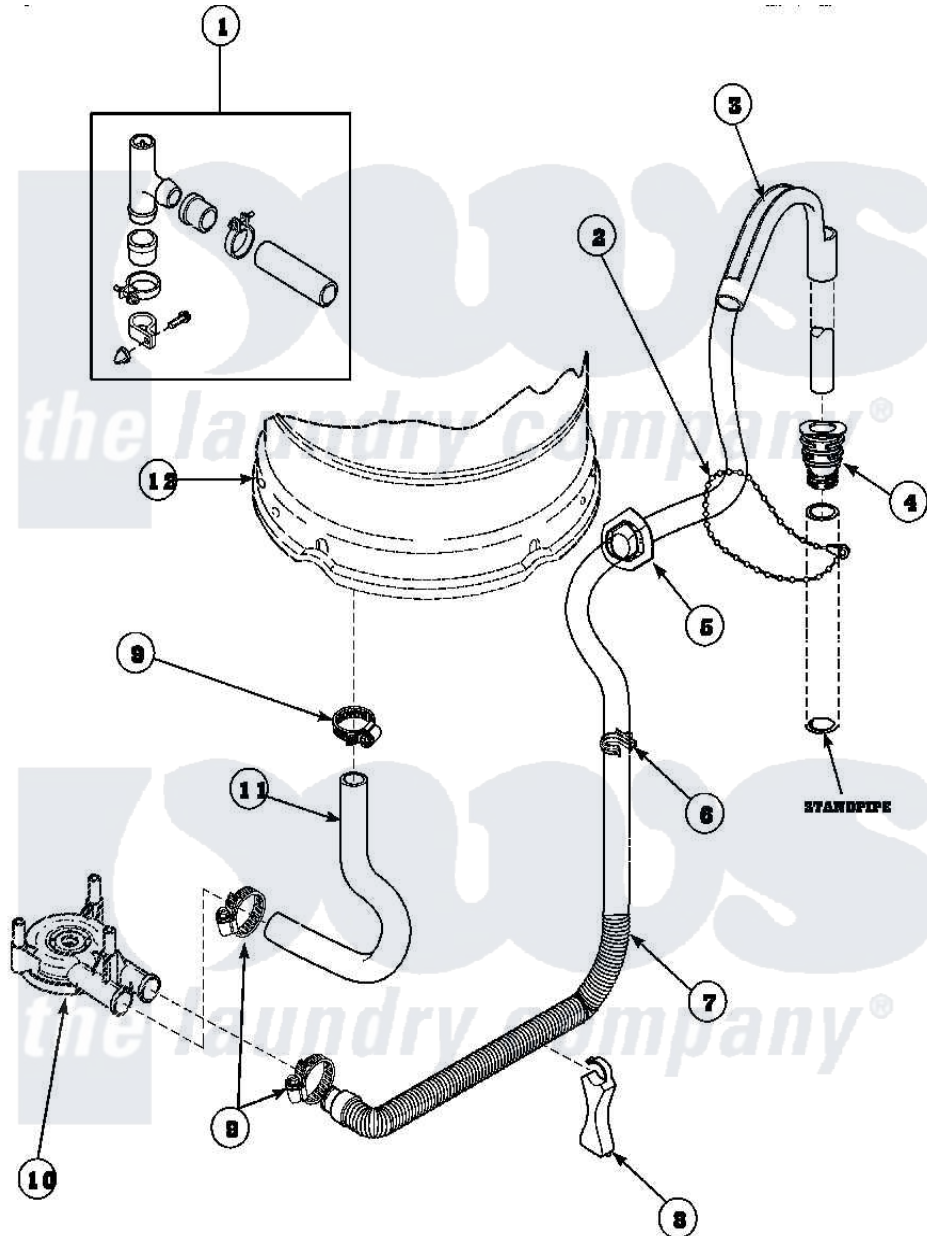

Amana LW6163LM (BOM: PLW6163LM B) 07 - DRAIN HOSE AND SIPHON BREAK

Amana Residential Amana LW6163LM (BOM: PLW6163LM B) Washer Parts Parts Diagram 07 - DRAIN HOSE AND SIPHON BREAK

[Click on the part number to view part](#)

Item	Original Part Number	Replaced By	Status	Part Description
1	562P3	76660		Break-Sphn
2	33489	8539404		Tie-Wire
3	33615	22003814		Retainer, Drain Hose
4	36878	40008101		Adapter, Standpipe
5	32219			Relief, Strain
6	36014			Clip, Retainer-Hose
7	37245	40053901		Hose, Drain
8	36522			Hose Support
"	35487			Support, Hose
9	36802	285655		Clamp, Hose
10	36863P	27001233		Pump
11	35753			Hose, Tub To Pump-Ddp
12	34438P			Assembly, Outer Tub