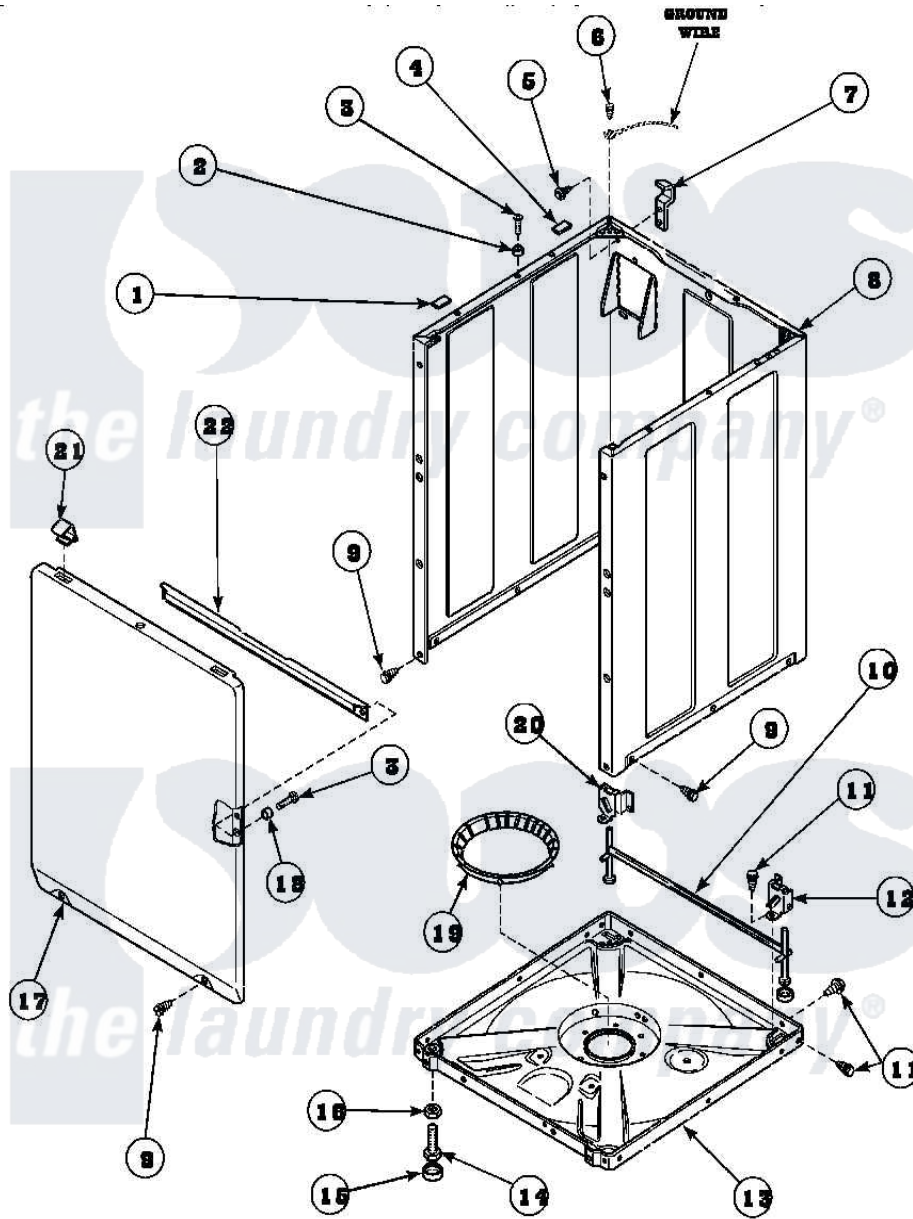

Amana LW6163LM (BOM: PLW6163LM B) 08 - FRONT PANEL, BASE ASSY AND CABINET ASSY

Amana Residential Amana LW6163LM (BOM: PLW6163LM B) Washer Parts Parts Diagram 08 - FRONT PANEL, BASE ASSY AND CABINET ASSY
 Click on the part number to view part

Item	Original Part Number	Replaced By	Status	Part Description
1	Y56128			Pad, Bumper
2	56079	505187		Locator, Panel
3	32671	Y014874		Screw, Idler Arm And Sleeve
4	36226			Pad, Bumper .25
5	34499		Not Available	SCREW, No.10B X 1/4 TAP IN HX
6	23962	W10116760		Screw
7	Y27103			Hinge, Hold-Down Lug
8	34475P		Not Available	CABINET
9	27196	27001200		Screw
10	34443			Assembly, Leg And Stabilier
11	35148		Not Available	SCREW, 1/4-14 X 3/8 HX HD
12	36036		Not Available	BRACKET, SLL-RIGHT
13	36599P			Assembly Nut/ Leg Base
"	34434P			Assembly Nut/Leg Base

14	Y34319	22003428	Leg, Adjustable
15	34318	40016001	Foot, Rubber
16	Y21899	40038101	Nut, Leg
17	34656P	Not Available	NOT GOOD No. SEE NOTE PNL, FRONT
18	28102		Locator, Panel
19	36108	Not Available	SNUBBER PAD & ISOLATOR
20	36037		Bracket, SII-Left
21	35865		Clip, Hold-Down Front Panel
22	Y35097	Not Available	BRACE, FRT PNL