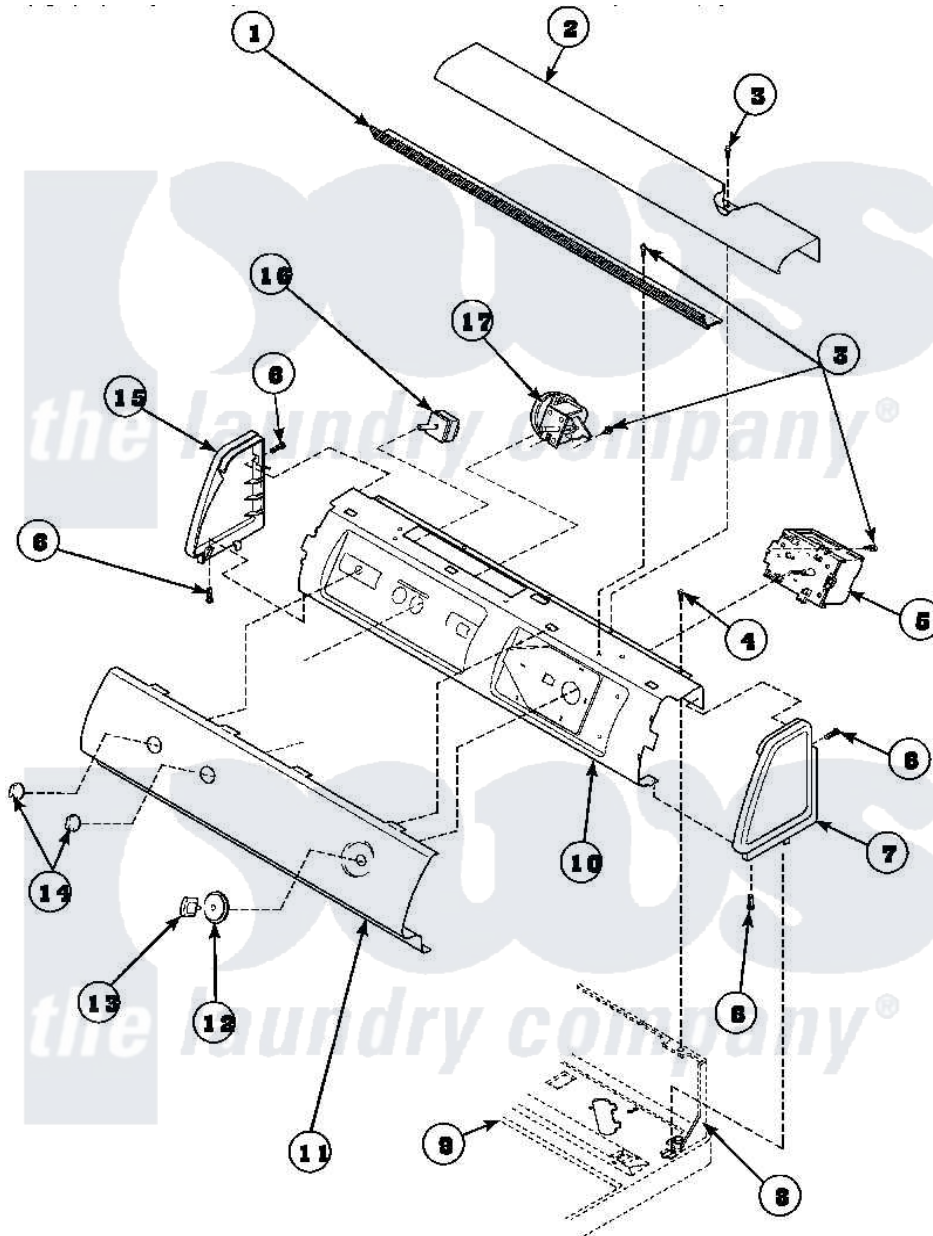

**Amana LW6163LM (BOM: PLW6163LM B) 09 - GRAPHIC PANEL, CTRL
MTG PLATE AND CTRLS**

Amana Residential Amana LW6163LM (BOM: PLW6163LM B) Washer Parts Parts Diagram 09 - GRAPHIC PANEL, CTRL MTG PLATE AND CTRLS
Click on the part number to view part

Item	Original Part Number	Replaced By	Status	Part Description
3	23962	W10116760		Screw
4	34904	489355		Screw, 8 X 1/2
6	501086	90767		Screw, 8A X 3/8 HeX Washer Head Tapping
8	34903		Not Available	PANEL, BACK HOOD (USE 37782)
9	34902P		Not Available	TOP
10	34821		Not Available	CONTROL MOUNTING PLATE
17	36045	40055101		Switch, Pressure