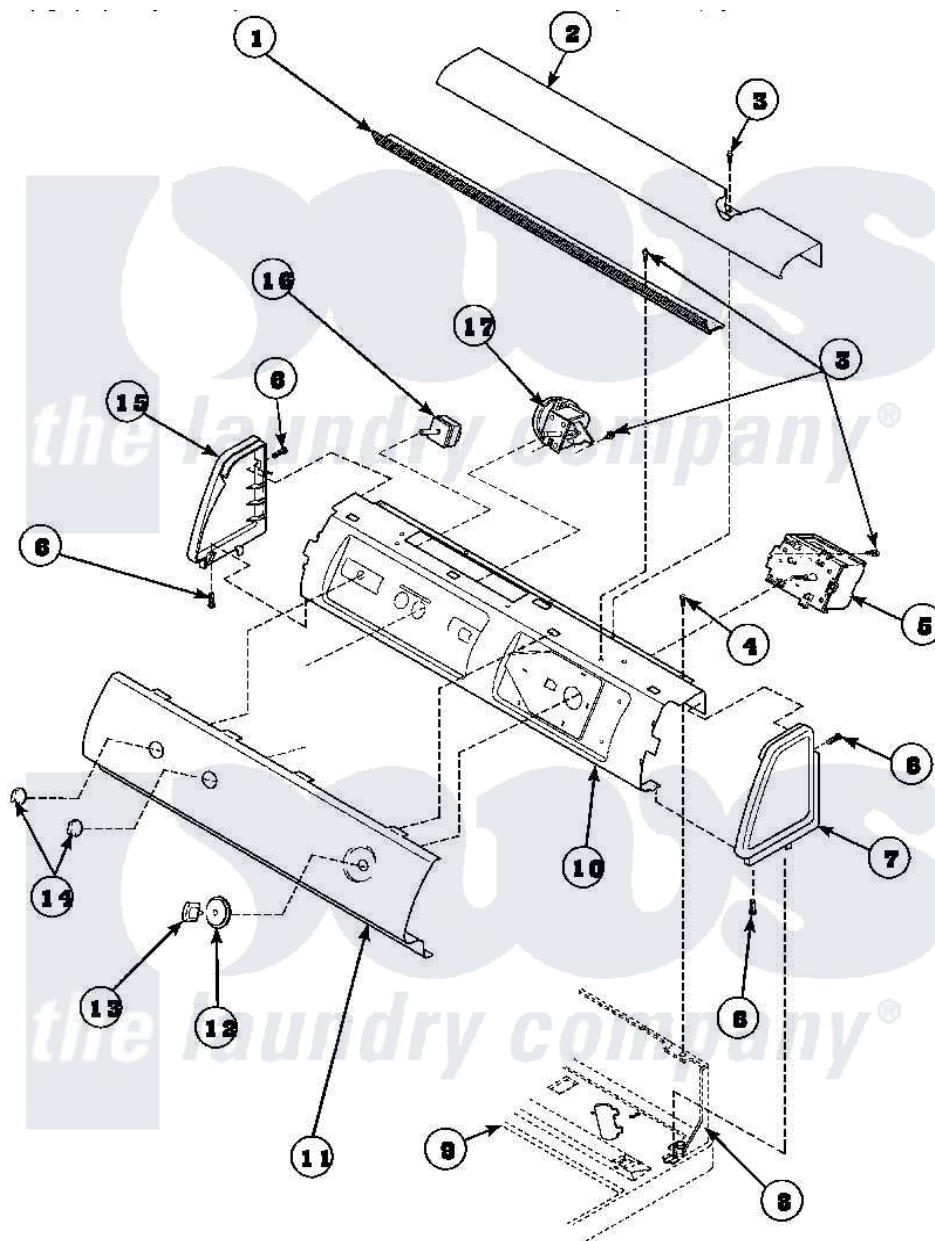

Amana LW6163LM (BOM: PLW6163LM B) 10 - GRAPHIC PANEL, CTRL MTG PLATE AND CTRLS

Amana Residential Amana LW6163LM (BOM: PLW6163LM B) Washer Parts Parts Diagram 10 - GRAPHIC PANEL, CTRL MTG PLATE AND CTRLS
 Click on the part number to view part

Item	Original Part Number	Replaced By	Status	Part Description
2	34824		Not Available	TOP COVER
3	23962	W10116760		Screw
4	34904	489355		Screw, 8 X 1/2
6	501086	90767		Screw, 8A X 3/8 HeX Washer Head Tapping
7	34817		Not Available	END CAP(RIGHT)
8	34903		Not Available	PANEL, BACK HOOD (USE 37782)
9	34902P		Not Available	TOP
10	34821		Not Available	CONTROL MOUNTING PLATE
11	37681W		Not Available	PANEL, GRAPHICS (WHITE)
12	36700		Not Available	TIMER KNOB SKIRT
13	35333		Not Available	TIMER KNOB
14	36701		Not Available	KNOB, TEMP
15	34818		Not Available	END CAP(LEFT)