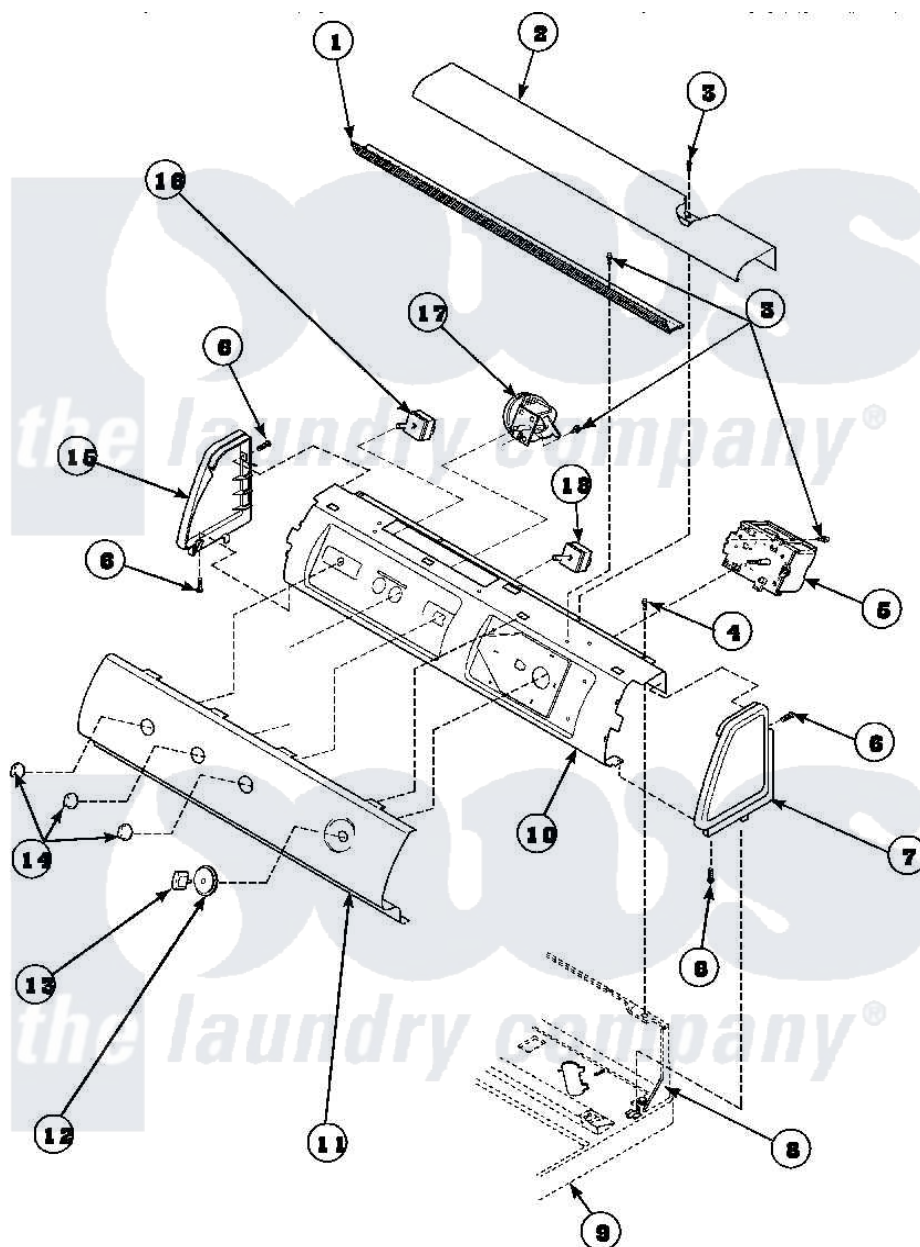

**Amana LW6163LM (BOM: PLW6163LM B) 11 - GRAPHIC PANEL, CTRL
MTG PLATE AND CTRLS**

Amana Residential Amana LW6163LM (BOM: PLW6163LM B) Washer Parts Parts Diagram 11 - GRAPHIC PANEL, CTRL MTG PLATE AND CTRLS
Click on the part number to view part

Item	Original Part Number	Replaced By	Status	Part Description
2	34824		Not Available	TOP COVER
3	23962	W10116760		Screw
4	34904	489355		Screw, 8 X 1/2
5	36773			Timer, 5 Cycle
6	501086	90767		Screw, 8A X 3/8 HeX Washer Head Tapping
7	34817		Not Available	END CAP(RIGHT)
8	34903		Not Available	PANEL, BACK HOOD (USE 37782)
9	34902P		Not Available	TOP
10	34821		Not Available	CONTROL MOUNTING PLATE
12	36700		Not Available	TIMER KNOB SKIRT
13	35333		Not Available	TIMER KNOB
14	36701		Not Available	KNOB, TEMP
15	34818		Not Available	END CAP(LEFT)

16 36335
17 35118
18 36045

[40046601](#)
[40039501](#)
[40055101](#)

Switch, Temperature Select
Switch, Speed
Switch, Pressure