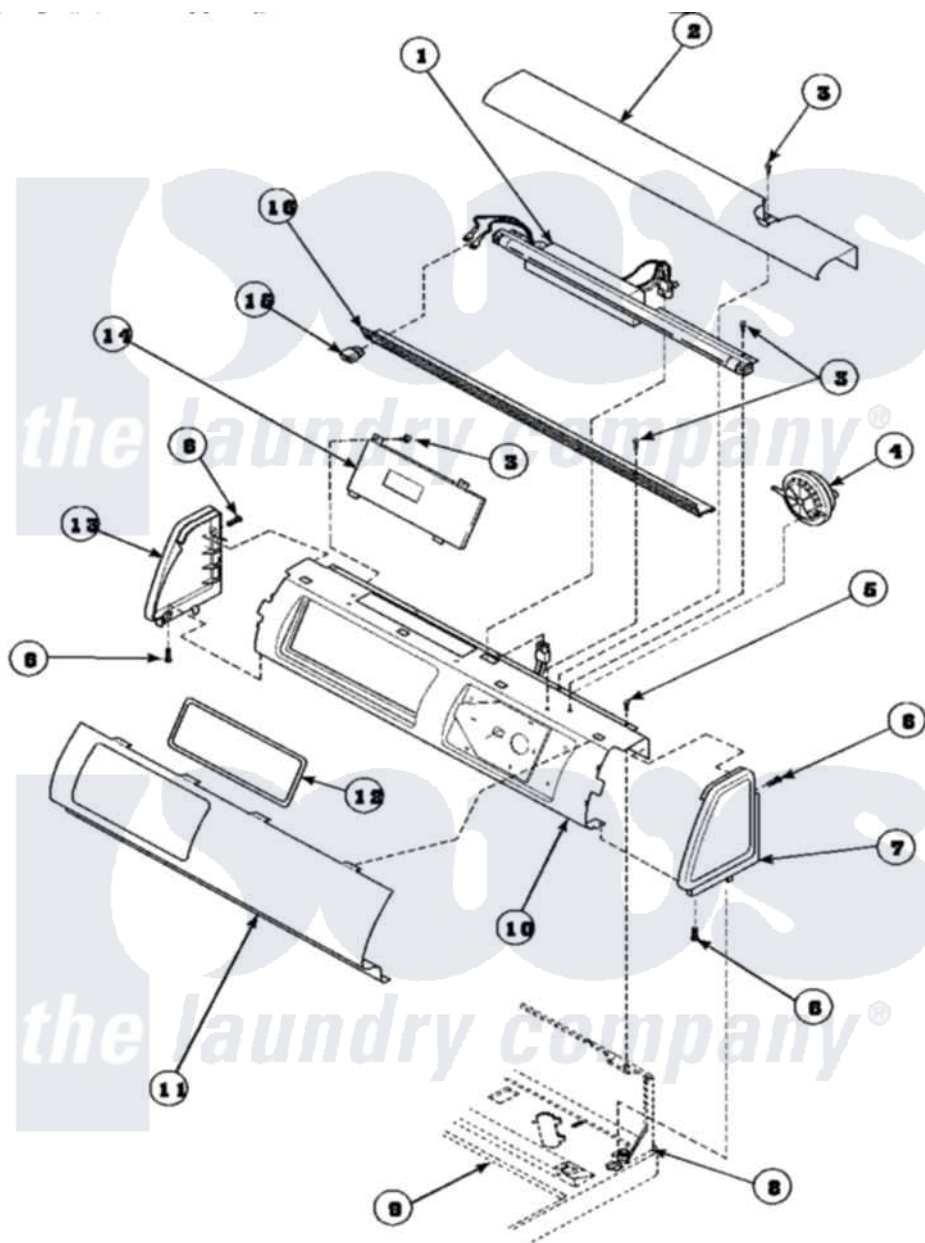

Amana LW6163LM (BOM: PLW6163LM B) 12 - GRAPHIC PANEL, CTRL MTG PLATE AND CTRLS

Amana Residential Amana LW6163LM (BOM: PLW6163LM B) Washer Parts Parts Diagram 12 - GRAPHIC PANEL, CTRL MTG PLATE AND CTRLS
 Click on the part number to view part

Item	Original Part Number	Replaced By	Status	Part Description
1	34836			Assembly, Fluorescent Light
2	34824		Not Available	TOP COVER
3	23962	W10116760		Screw
5	34904	489355		Screw, 8 X 1/2
6	501086	90767		Screw, 8A X 3/8 HeX Washer Head Tapping
7	34817		Not Available	END CAP(RIGHT)
8	34903		Not Available	PANEL, BACK HOOD (USE 37782)
9	34902P		Not Available	TOP
13	34818		Not Available	END CAP(LEFT)
14	36744WP	R9900570		Control BR
15	35038		Not Available	SWITCH/ WHITE
16	34829			Diffuser, Lamp-Clear