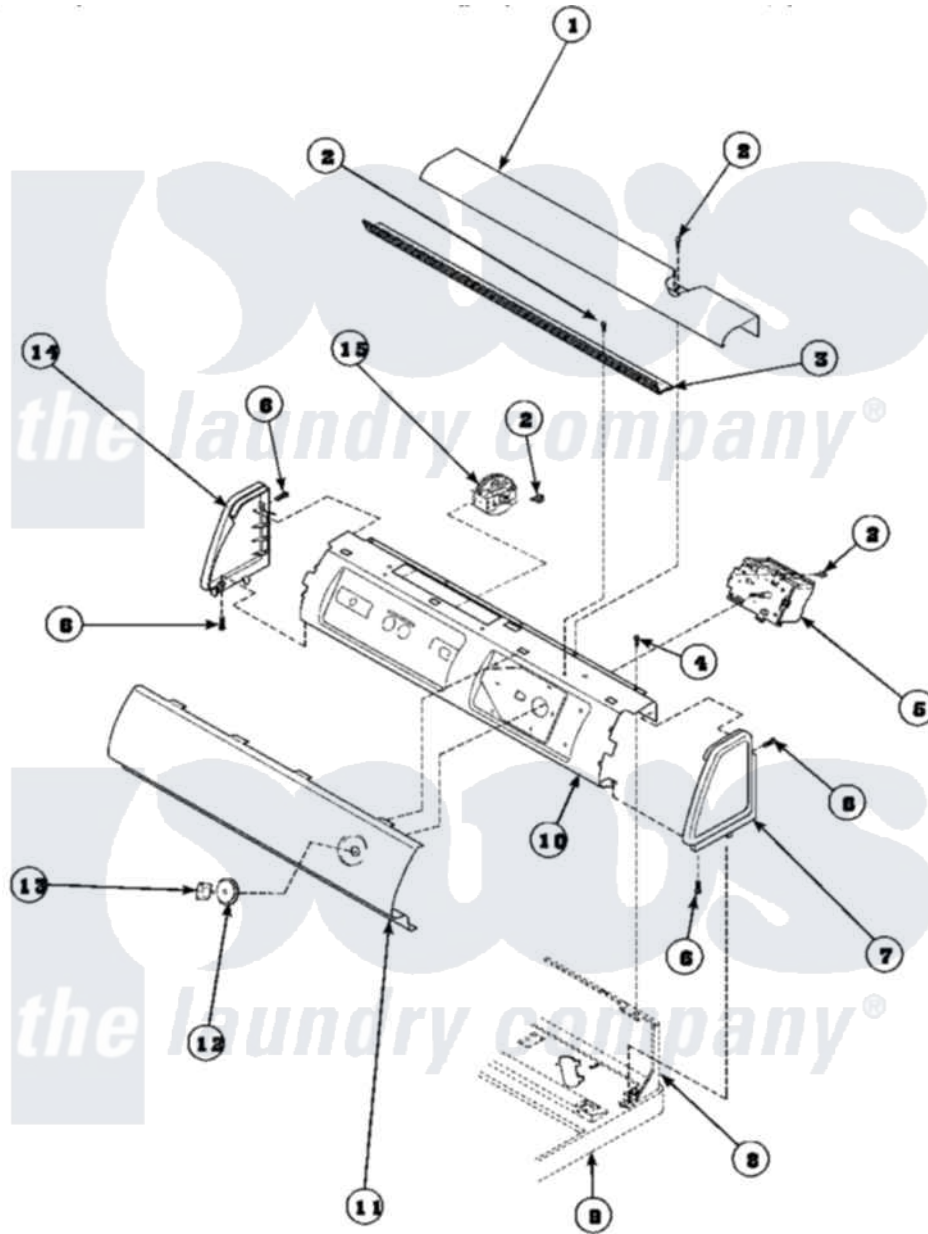

**Amana LW6163LM (BOM: PLW6163LM B) 13 - GRAPHIC PANEL, CTRL
MTG PLATE AND CTRLS**

Amana Residential Amana LW6163LM (BOM: PLW6163LM B) Washer Parts Parts Diagram 13 - GRAPHIC PANEL, CTRL MTG PLATE AND CTRLS
Click on the part number to view part

Item	Original Part Number	Replaced By	Status	Part Description
2	23962	W10116760		Screw
4	34904	489355		Screw, 8 X 1/2
6	501086	90767		Screw, 8A X 3/8 HeX Washer Head Tapping
7	34817		Not Available	END CAP(RIGHT)
8	34903		Not Available	PANEL, BACK HOOD (USE 37782)
9	34902P		Not Available	TOP
10	34821		Not Available	CONTROL MOUNTING PLATE
11	37636W		Not Available	PANEL, GRAPHICS
12	37773W		Not Available	SKIRT, TIMER KNOB
14	34818		Not Available	END CAP(LEFT)