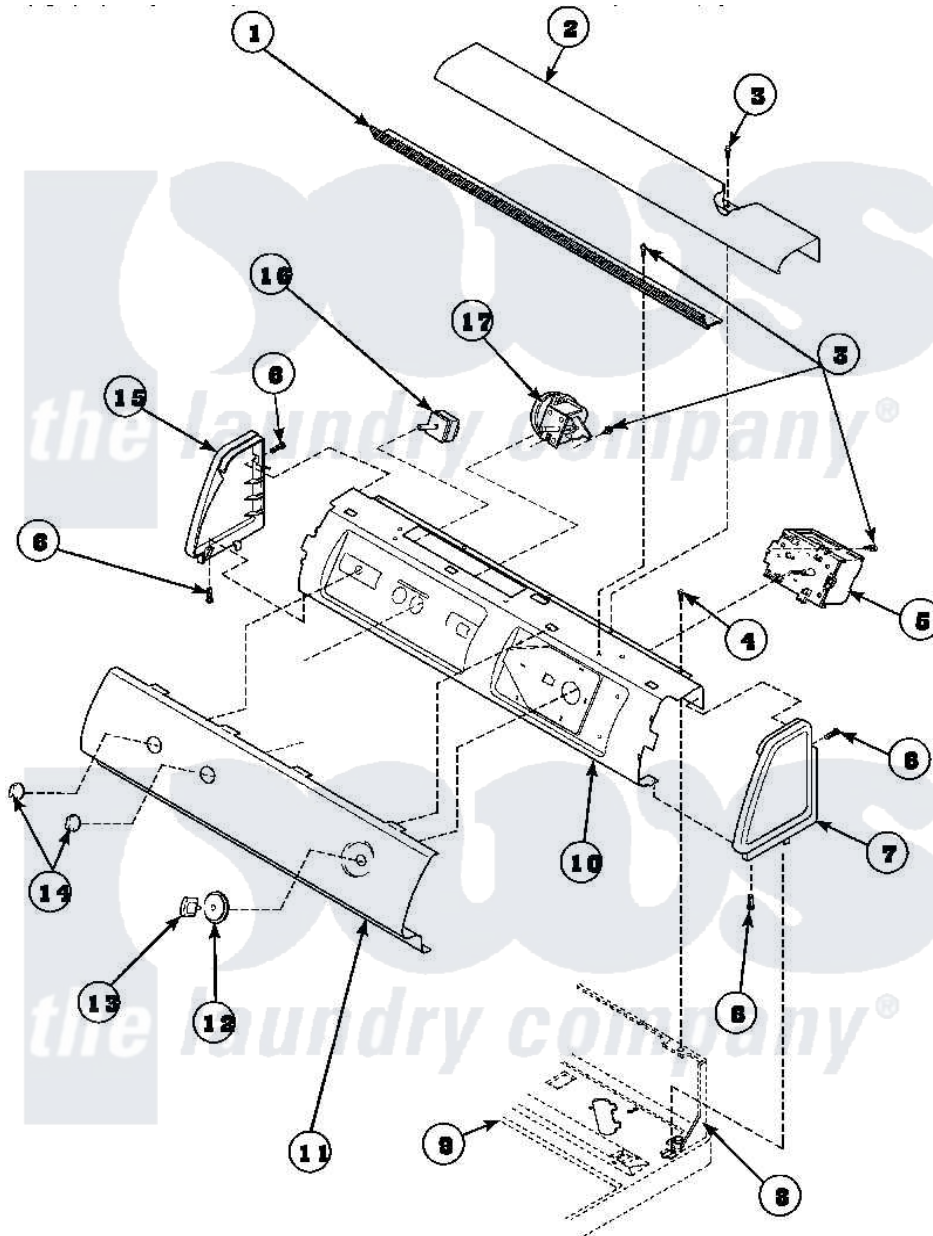

**Amana LW6163LM (BOM: PLW6163LM B) 14 - GRAPHIC PANEL, CTRL
MTG PLATE AND CTRLS**

Amana Residential Amana LW6163LM (BOM: PLW6163LM B) Washer Parts Parts Diagram 14 - GRAPHIC PANEL, CTRL MTG PLATE AND CTRLS
Click on the part number to view part

Item	Original Part Number	Replaced By	Status	Part Description
2	34824		Not Available	TOP COVER
3	23962	W10116760		Screw
5	34904	489355		Screw, 8 X 1/2
6	501086	90767		Screw, 8A X 3/8 HeX Washer Head Tapping
7	34817		Not Available	END CAP(RIGHT)
8	34903		Not Available	PANEL, BACK HOOD (USE 37782)
9	34902P		Not Available	TOP
11	34821		Not Available	CONTROL MOUNTING PLATE
12	36700		Not Available	TIMER KNOB SKIRT
13	35333		Not Available	TIMER KNOB
14	36701		Not Available	KNOB, TEMP
15	34818		Not Available	END CAP(LEFT)
16	36335	40046601		Switch, Temperature Select