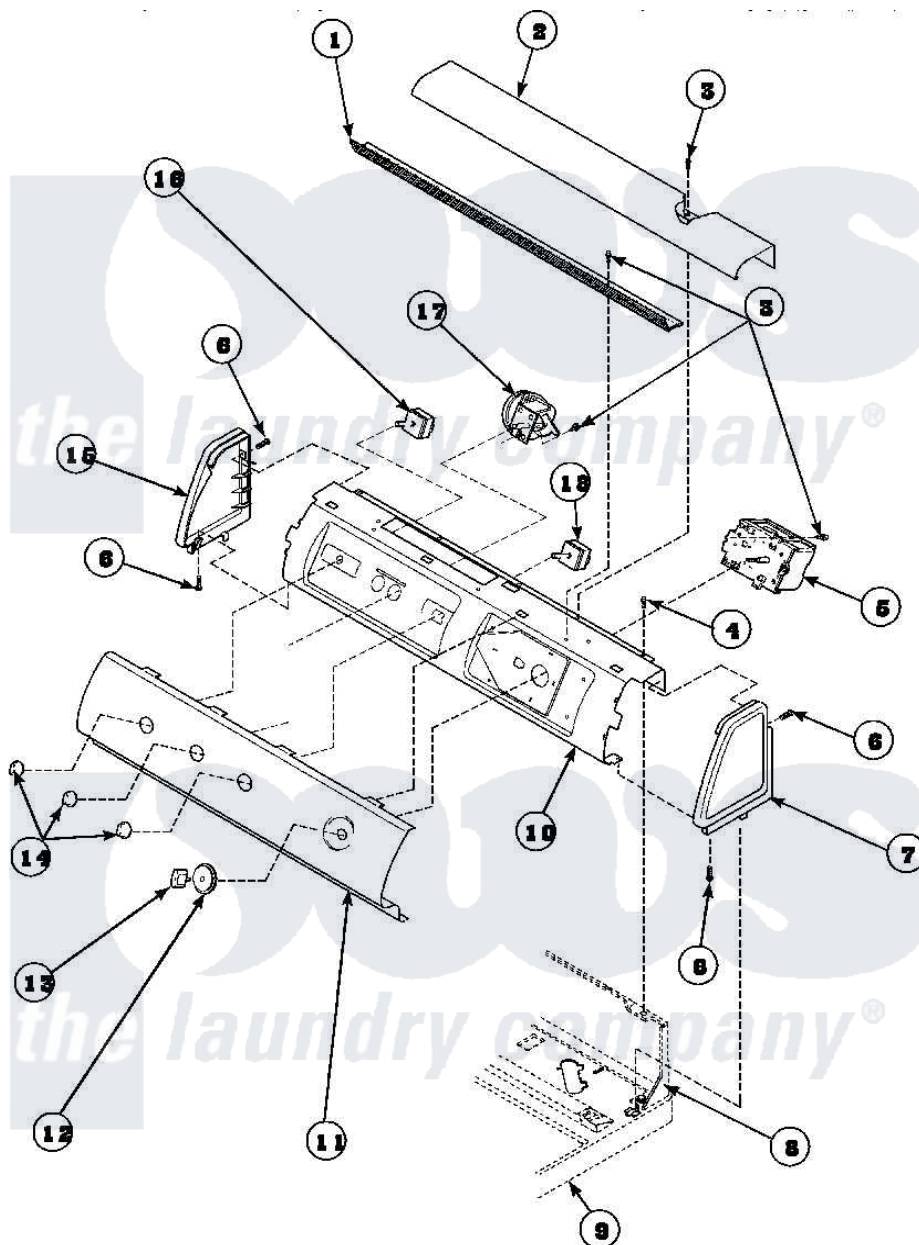

Amana LW6163LM (BOM: PLW6163LM B) 15 - GRAPHIC PANEL, CTRL MTG PLATE AND CTRLS

Amana Residential Amana LW6163LM (BOM: PLW6163LM B) Washer Parts Parts Diagram 15 - GRAPHIC PANEL, CTRL MTG PLATE AND CTRLS
Click on the part number to view part

Item	Original Part Number	Replaced By	Status	Part Description
3	23962	W10116760		Screw
4	34904	489355		Screw, 8 X 1/2
6	501086	90767		Screw, 8A X 3/8 HeX Washer Head Tapping
8	34903		Not Available	PANEL, BACK HOOD (USE 37782)
9	34902P		Not Available	TOP
10	34821		Not Available	CONTROL MOUNTING PLATE
16	36335	40046601		Switch, Temperature Select
17	36045	40055101		Switch, Pressure
18	35118	40039501		Switch, Speed