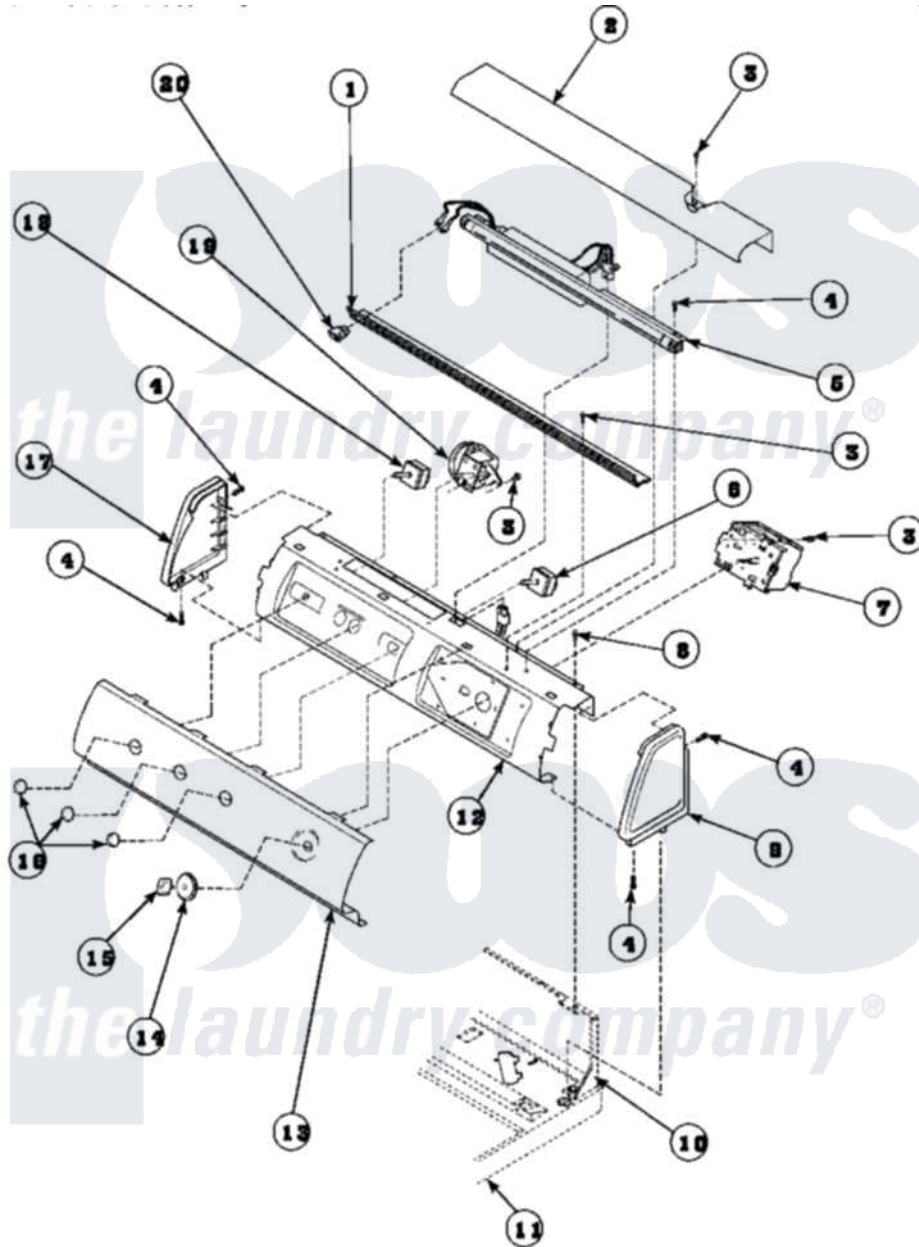

**Amana LW6163LM (BOM: PLW6163LM B) 16 - GRAPHIC PANEL, CTRL  
MTG PLATE AND CTRLS**

Amana Residential Amana LW6163LM (BOM: PLW6163LM B) Washer Parts Parts Diagram 16 - GRAPHIC PANEL, CTRL MTG PLATE AND CTRLS  
Click on the part number to view part

Item	Original Part Number	Replaced By	Status	Part Description
1	<a href="#">34829</a>			Diffuser, Lamp-Clear
2	34824		Not Available	TOP COVER
3	23962	<a href="#">W10116760</a>		Screw
4	501086	<a href="#">90767</a>		Screw, 8A X 3/8 HeX Washer Head Tapping
5	<a href="#">34836</a>			Assembly, Fluorescent Light
6	35118	<a href="#">40039501</a>		Switch, Speed
7	<a href="#">36773</a>			Timer, 5 Cycle
8	34904	<a href="#">489355</a>		Screw, 8 X 1/2
9	34817		Not Available	END CAP(RIGHT)
10	34903		Not Available	PANEL, BACK HOOD (USE 37782)
11	34902P		Not Available	TOP
12	34821		Not Available	CONTROL MOUNTING PLATE
13	36624		Not Available	GRAPHIC PANEL MODELS

13	30024	Not Available	LW6163
14	36700	Not Available	TIMER KNOB SKIRT
15	35333	Not Available	TIMER KNOB
16	36701	Not Available	KNOB, TEMP
17	34818	Not Available	END CAP(LEFT)
18	36335	<a href="#">40046601</a>	Switch, Temperature Select
19	36045	<a href="#">40055101</a>	Switch, Pressure
20	35038	Not Available	SWITCH/ WHITE