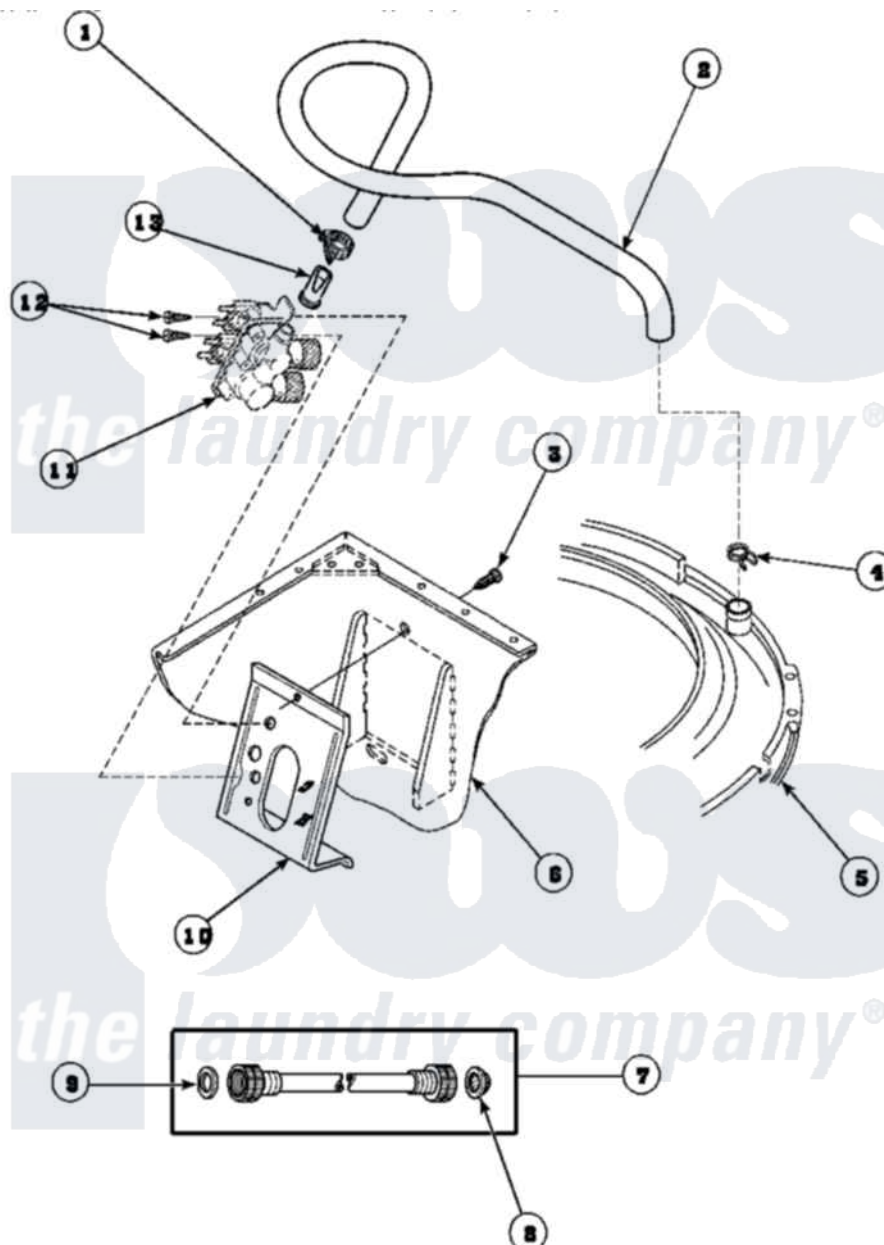

Amana LW6163LM (BOM: PLW6163LM B) 17 - INLET/FILL HOSE & MIXING VLV MTG BRKT

Amana Residential Amana LW6163LM (BOM: PLW6163LM B) Washer Parts Parts Diagram 17 - INLET/FILL HOSE & MIXING VLV MTG BRKT
 Click on the part number to view part

Item	Original Part Number	Replaced By	Status	Part Description
1	36801	596669		Clamp, Manifold
2	35874	38155		Hose, Mix Valve To TU
3	33562	27001200		Screw
4	29210			Hose Clamp
5	36025P			Assembly, Tub Coverand Gasket
6	34475P		Not Available	CABINET
7	20618	21001467		Hose- 10'
"	20617		Not Available	HOSE, INLET (8 FT)
"	28330P	202860		Inlet Hose Assembly
8	28605	22002960		Strainer, Washer Inlet
9	20290	Y013783		Washer, Inlet Hose
10	34972	39407		Bracket, Valve
11	34963	34963P		Valve Mixing Package
12	23962	W10116760		Screw