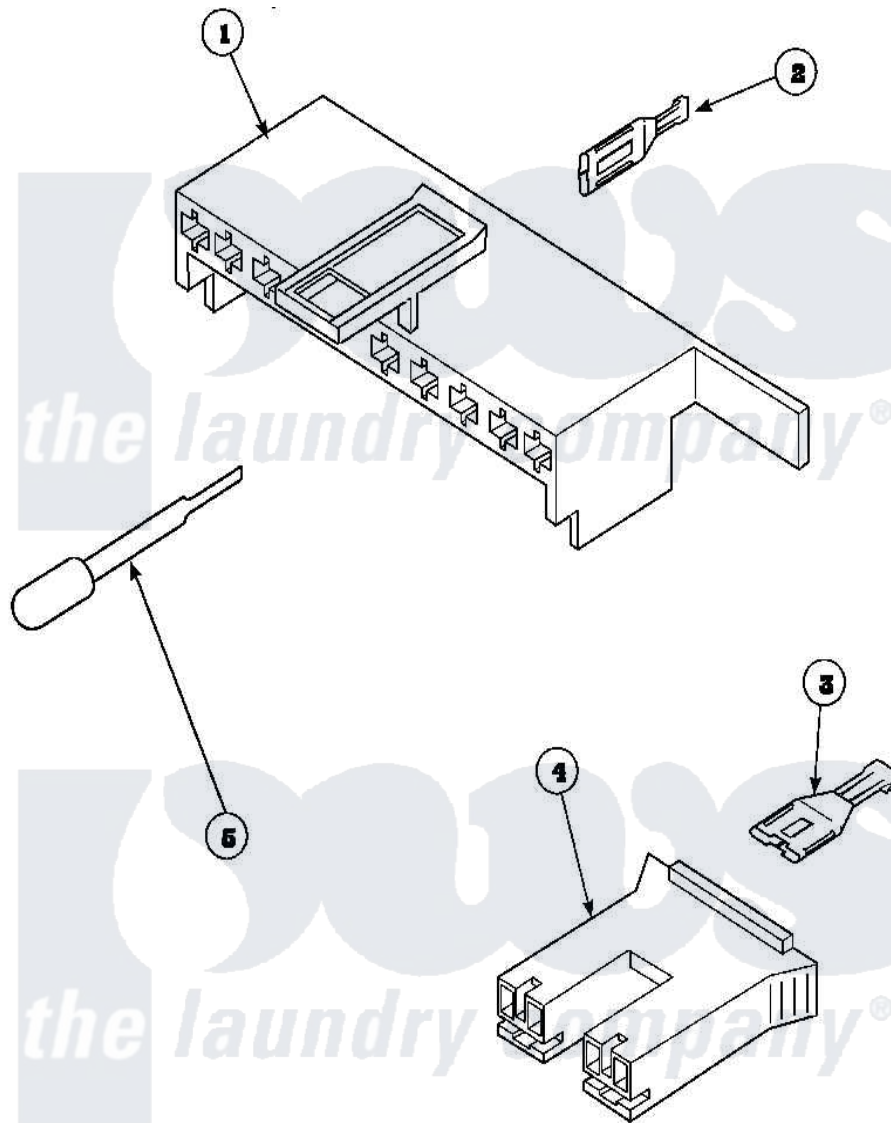

**Amana LW6163LM (BOM: PLW6163LM B) 19 - MIXING VALVE & MOTOR  
CONN BLOCKS, TERM**

Amana Residential Amana LW6163LM (BOM: PLW6163LM B) Washer Parts Parts Diagram 19 - MIXING VALVE & MOTOR CONN BLOCKS, TERM  
Click on the part number to view part

Item	Original Part Number	Replaced By	Status	Part Description
1	<a href="#">34677</a>			10 Circuit Plug
2	<a href="#">Y00188</a>			Molex Terminal
3	Y00121		Not Available	SPADE TERMINAL(12 GAUGE) (1/4 INCH-(2) 18 GAUGE WIRES O
4	<a href="#">34676</a>			Plug
"	34675		Not Available	PLUG
5	<a href="#">283P4</a>			Terminal Extractor Tool