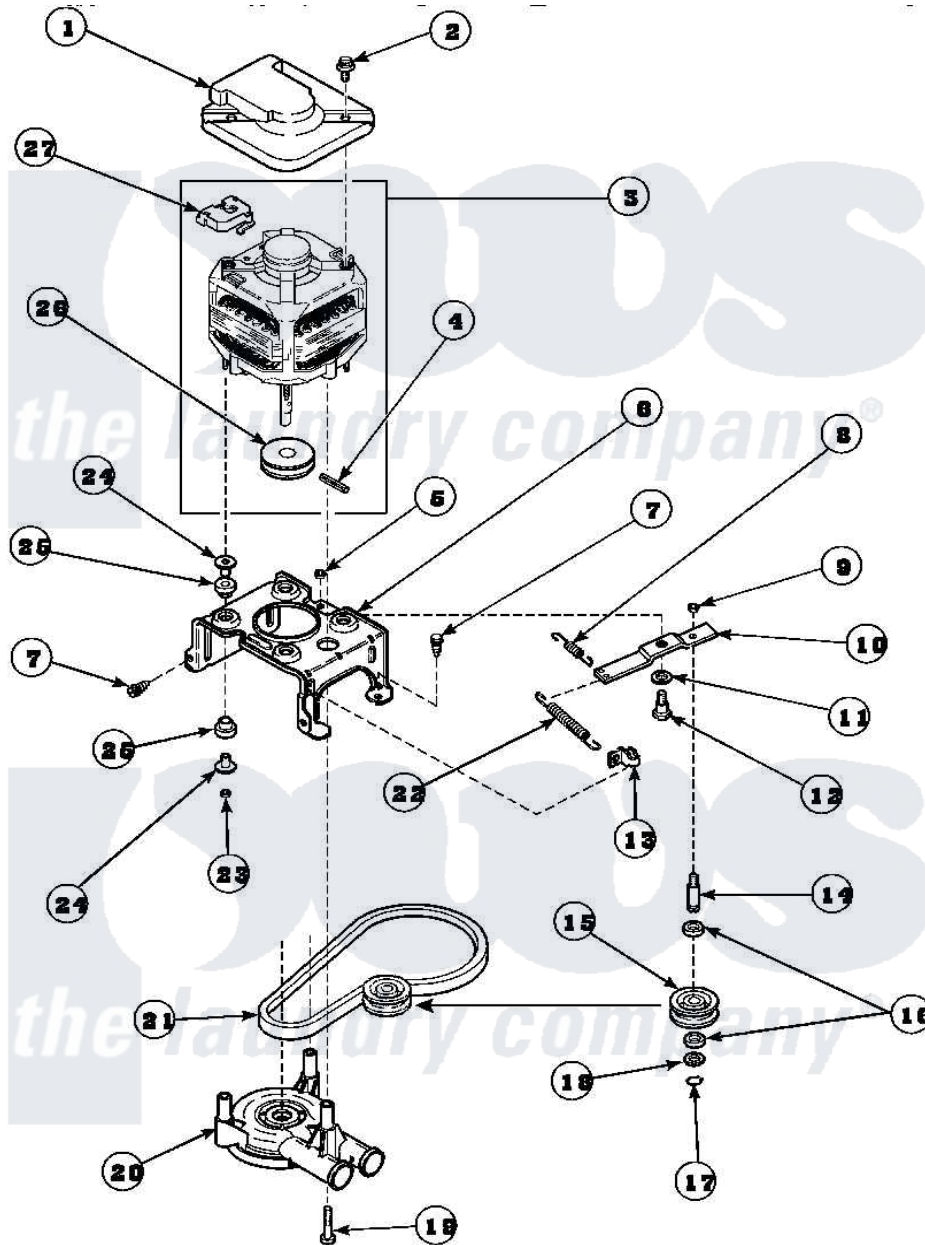

Amana LW6163LM (BOM: PLW6163LM B) 20 - MOTOR, MTG BRKT, BELT, PUMP & IDLER ASSY

Amana Residential Amana LW6163LM (BOM: PLW6163LM B) Washer Parts Parts Diagram 20 - MOTOR, MTG BRKT, BELT, PUMP & IDLER ASSY
 Click on the part number to view part

Item	Original Part Number	Replaced By	Status	Part Description
1	34754	40112301		Shield, Motor
2	36639	4312464		Screw
3	34571P	27001215		Motor W/Pulley
4	23750			Pin, Roll
5	52566	27001225		Nut, Jam Mid Lock 1/4-20
6	34890		Not Available	BRACKET, MOTOR MOUNT
"	37415P			Kit, Motor Brkt
"	37415	37415P		Kit, Motor Brkt
7	Y31645	27001200		Screw
8	30620		Not Available	SPRING, IDLER LEVER HEL
9	28803	2221070		Clamp, Nylon
10	31054	40041002		Lever, Idler
"	37443	40041002		Lever, Idler
11	81392	40054701		Washer
12	27229	40038901		Screw, 1/4-20

13	28849		Clip, Spring
14	28802		Shaft, Idler
15	28800	Not Available	WHEEL, IDLER
16	Y29443		Washer, Felt
17	23748		Ring, Retaining
18	52549		Washer, 501 ID X3/4 Odx
19	Y34565	40063701	Screw, 10-16 x 1.75
20	36863P	27001233	Pump
21	28808		Belt, Agitate And Spin
22	37366		Spring, Idler
"	37606		Spring, Idler Lever
23	35423	3400029	Nut, Adapter Plate
24	34791		Post, Mount-Motor
25	34788		Mount, Motor
26	27171	Not Available	PULLEY, MOTOR
27	35632	Not Available	SWITCH, MOTOR