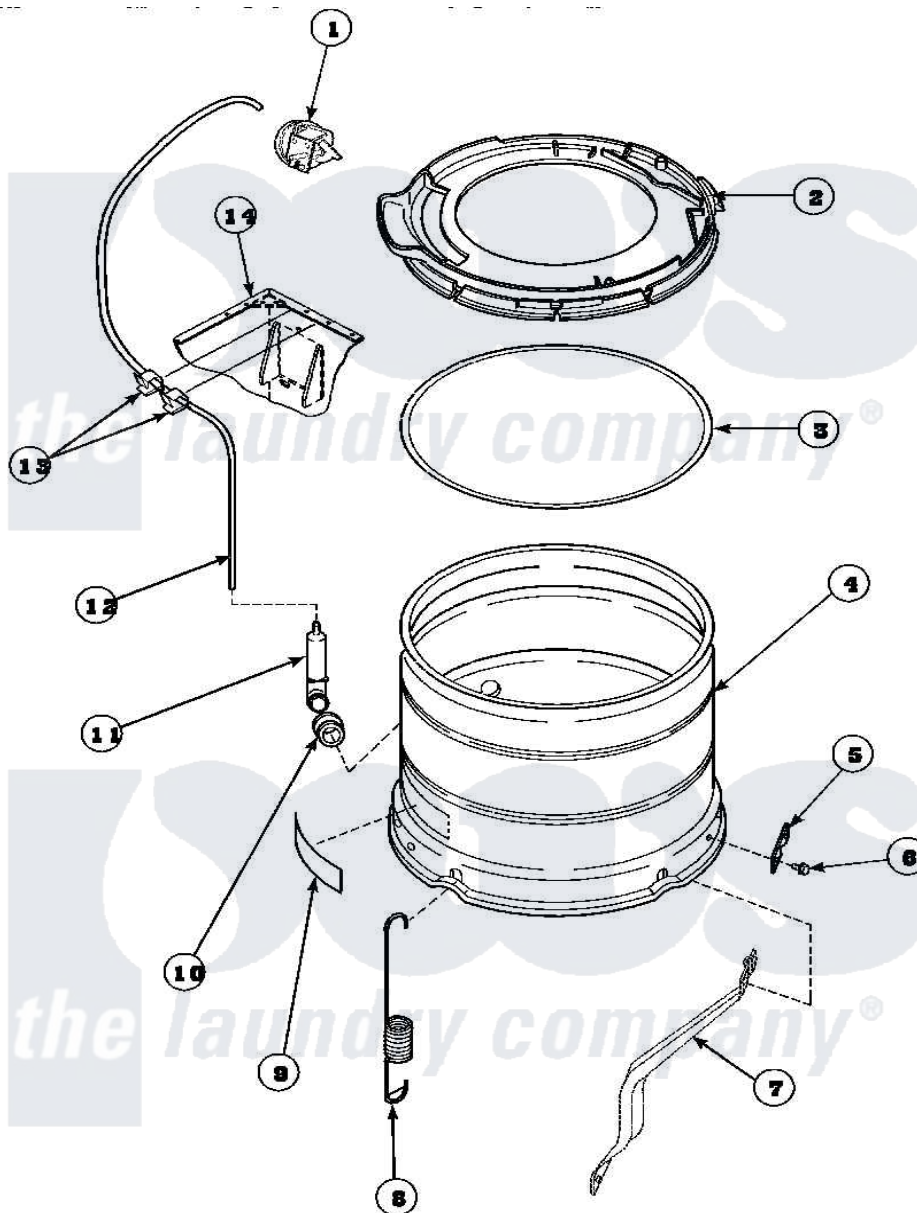

Amana LW6163LM (BOM: PLW6163LM B) 21 - OUTER TUB, COVER AND PRESSURE HOSE

Amana Residential Amana LW6163LM (BOM: PLW6163LM B) Washer Parts Parts Diagram 21 - OUTER TUB, COVER AND PRESSURE HOSE

Click on the part number to view part

Item	Original Part Number	Replaced By	Status	Part Description
1	36045	40055101		Switch, Pressure
2	36025P			Assembly, Tub Cover and Gasket
3	32857			Gasket, Tub Cover Small
4	34438P			Assembly, Outer Tub
5	27926			Plate, Leg .063
6	35369	40128701		Screw, 5/16-18 X .50
7	34471		Not Available	LEG,SUPPORT
8	35948			Spring, Leg-Large Tub
9	500049		Not Available	STICKER
10	29175	40037801		Grommet
11	30907	40008501		Assembly, Pressure Bulb
12	29213	39125		Tubing 31
13	21036			Clip, Cable
14	34475P		Not Available	CABINET