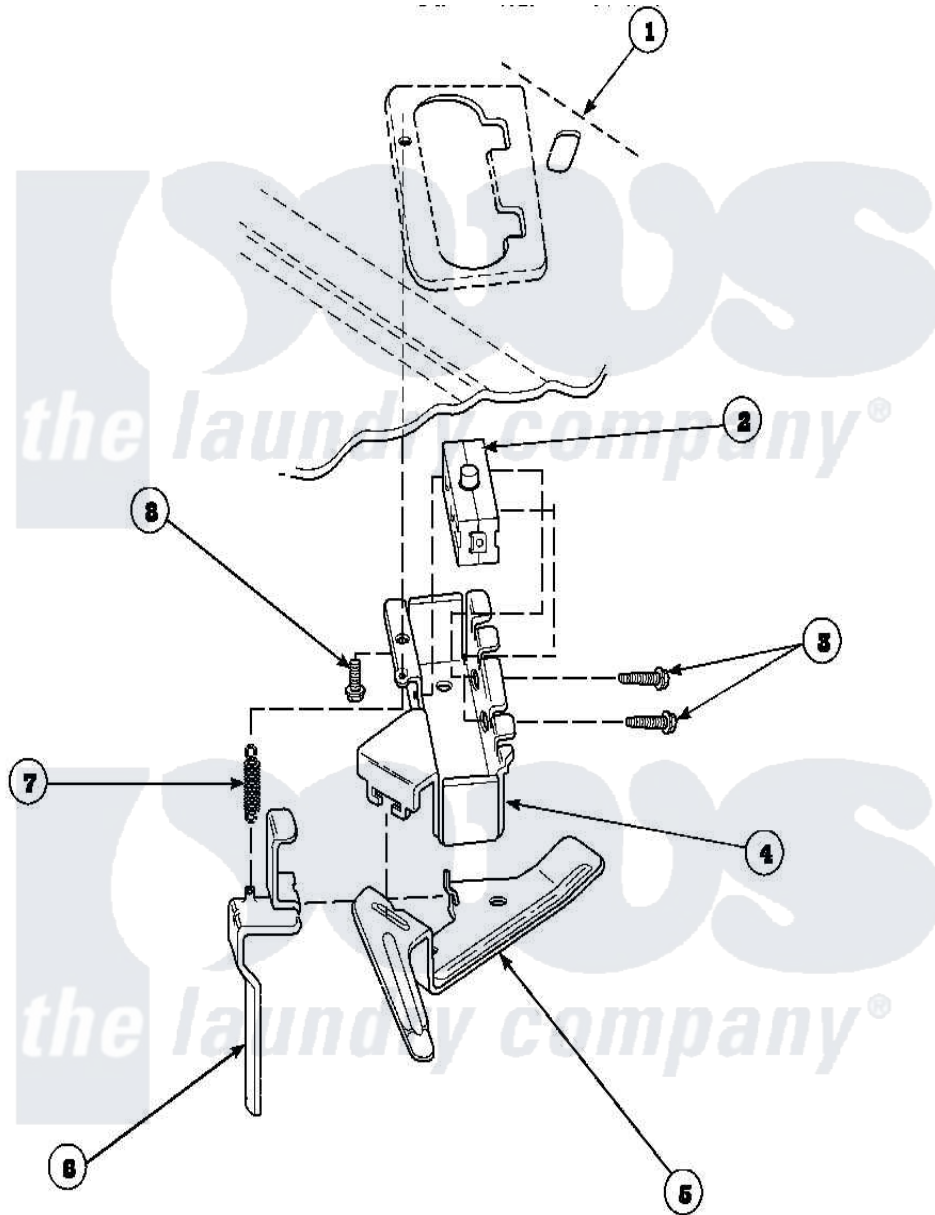

Amana LW6163LM (BOM: PLW6163LM B) 22 - OUT-OF-BALANCE SWITCH

Amana Residential Amana LW6163LM (BOM: PLW6163LM B) Washer Parts Parts Diagram 22 - OUT-OF-BALANCE SWITCH

[Click on the part number to view part](#)

Item	Original Part Number	Replaced By	Status	Part Description
1	34902P		Not Available	TOP
2	33445	27001095		Switch, Lid
3	36510			Screw
4	36497P			Kit, Switch Holder
5	33441			Arm, Actuator
6	33442			Lever, Unbalanced Load
7	33443			Spring
8	23962	W10116760		Screw