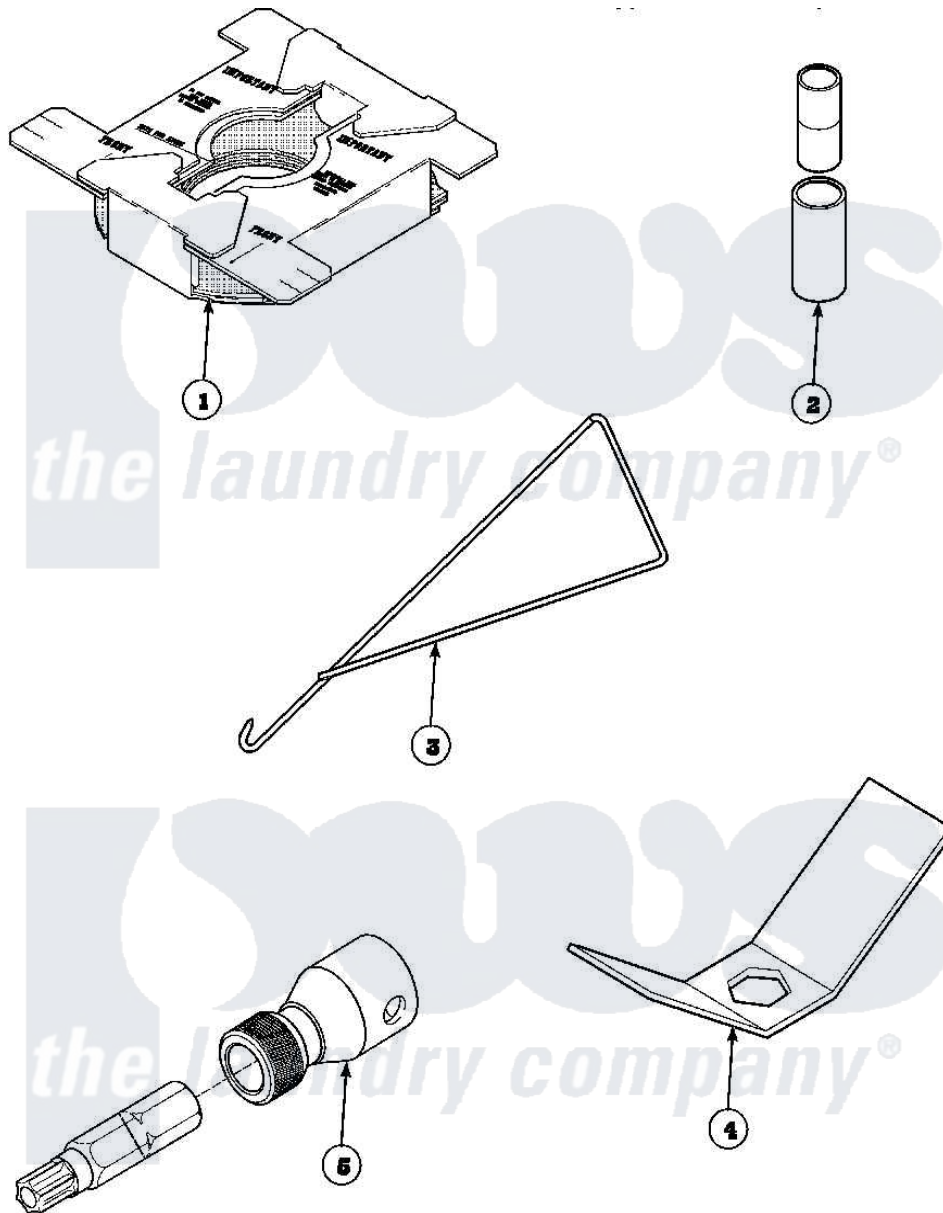

Amana LW6163LM (BOM: PLW6163LM B) 25 - SPECIAL TOOLS

Amana Residential Amana LW6163LM (BOM: PLW6163LM B) Washer Parts Parts Diagram 25 - SPECIAL TOOLS
 Click on the part number to view part

Item	Original Part Number	Replaced By	Status	Part Description
1	36926		Not Available	BRACE, SHIPPING
2	242P4			Installer, Spring
3	289P4	321P4		Hook, Spring
4	237P4	306P4		Hex Wrench
5	282P4			T25 Tamper Resistant Bit
"	24161			Torx Bit Holder
NI	555P3	725P3		Kit