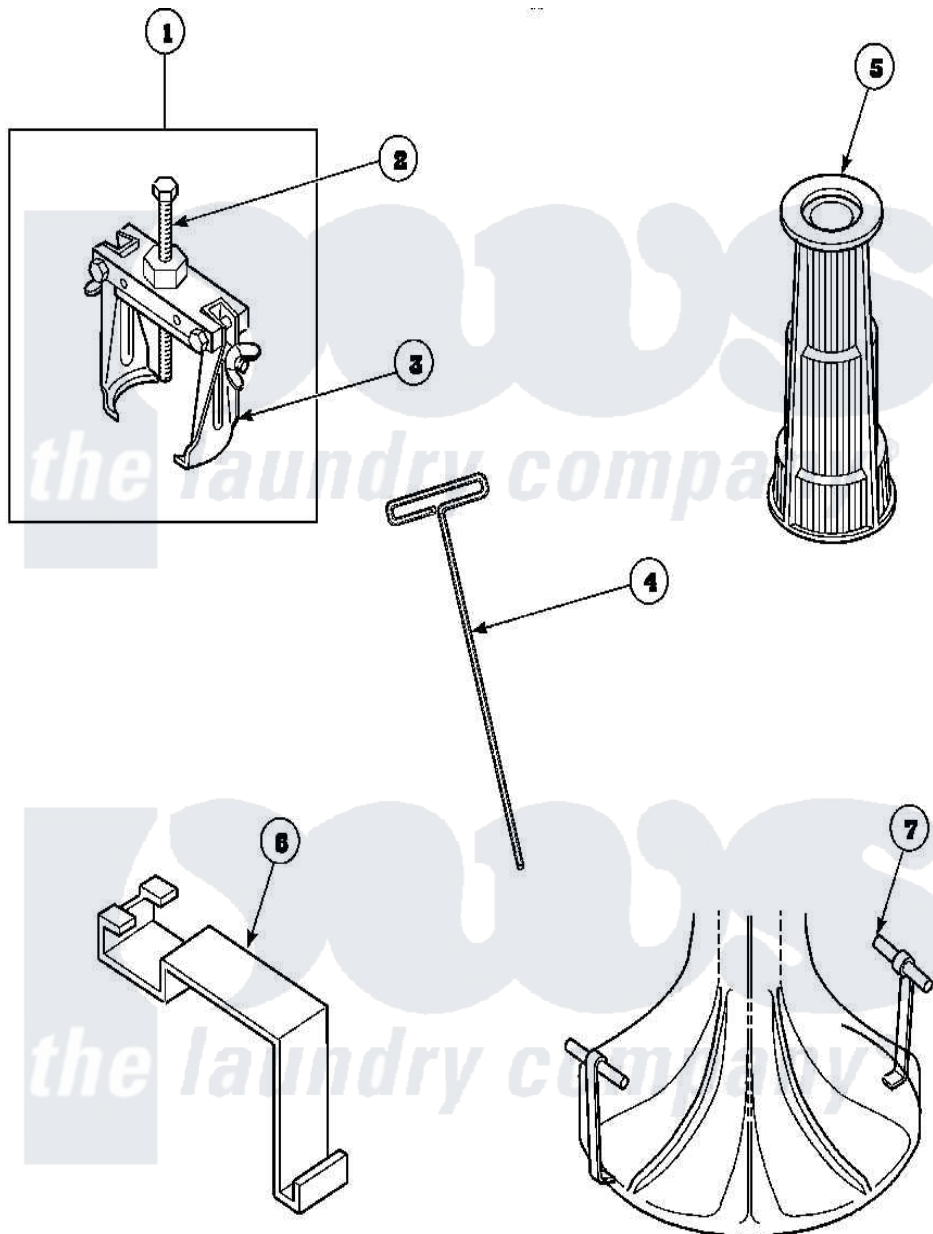

# Amana LW6163LM (BOM: PLW6163LM B) 26 - SPECIAL TOOLS

Amana Residential Amana LW6163LM (BOM: PLW6163LM B) Washer Parts Parts Diagram 26 - SPECIAL TOOLS

[Click on the part number to view part](#)

Item	Original Part Number	Replaced By	Status	Part Description
1	<a href="#">294P4</a>			Bell Tool
2	<a href="#">294P4B</a>			Drive Bell Bolt
3	<a href="#">294P4A</a>			Jaw, Drive Bell Tool
4	291P4		Not Available	WRENCH, T - ALLEN
5	<a href="#">293P4</a>			Seal Tool
6	<a href="#">254P4P</a>			Agitator Hooks
7	<a href="#">273P4</a>			Tub Cover Gasket Tool
NI	555P3	<a href="#">725P3</a>		Kit