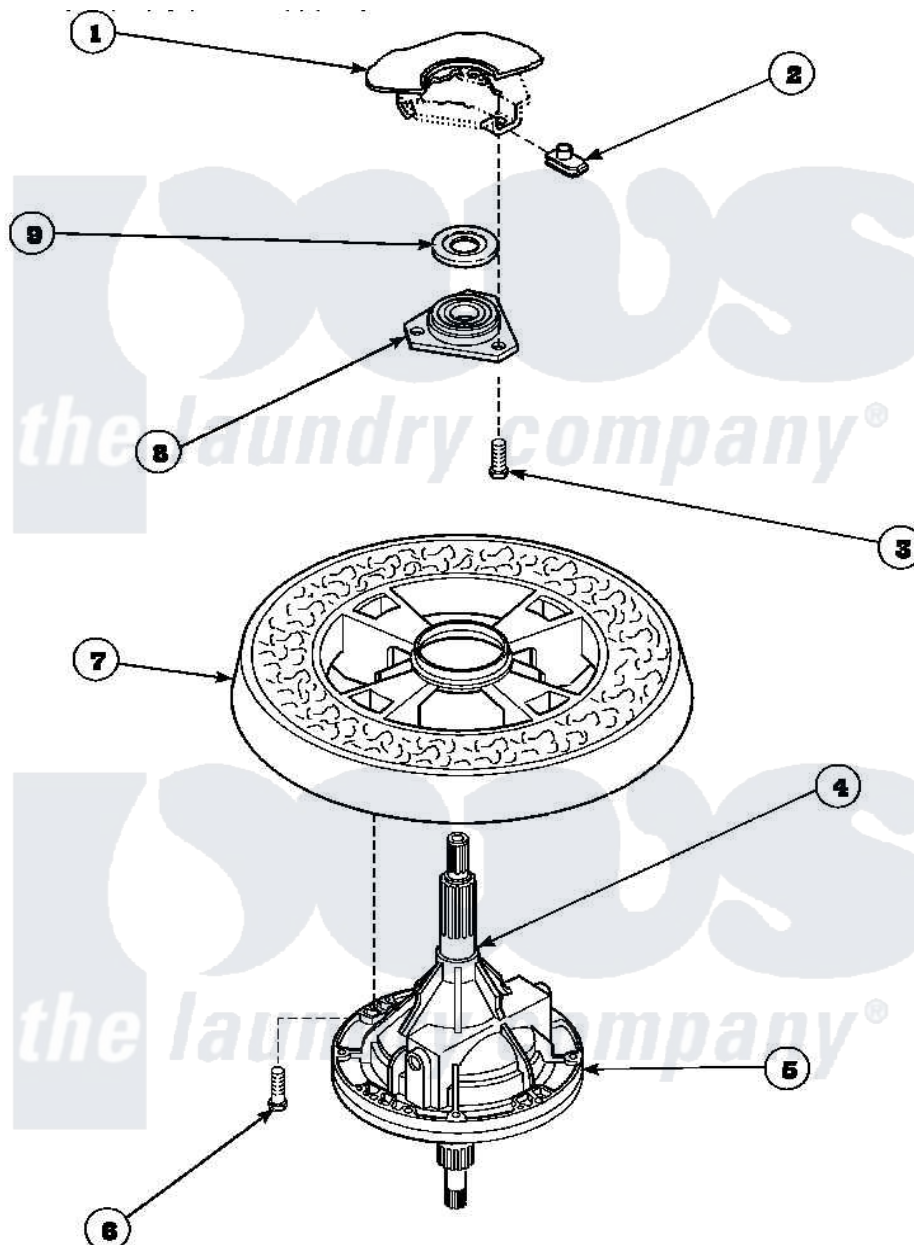

# Amana LW6163LM (BOM: PLW6163LM B) 27 - TRANSMISSION ASSY AND BALANCE RING

Amana Residential Amana LW6163LM (BOM: PLW6163LM B) Washer Parts Parts Diagram 27 - TRANSMISSION ASSY AND BALANCE RING

Click on the part number to view part

Item	Original Part Number	Replaced By	Status	Part Description
1	<a href="#">34438P</a>			Assembly, Outer Tub
2	<a href="#">27222</a>			Nut, Retainer 5/16-18
3	36991	<a href="#">3400500</a>		Bolt, 3405245 5/16-18 X 3/4
4	<a href="#">27604P</a>			Never-Seeze 1 Oz Tube
5	<a href="#">34526P</a>			Assembly, Transmission
6	37047		Not Available	SCREW, CAP
7	34731		Not Available	ASSY,BALANCE RING-COMPL
8	27182	<a href="#">40004201P</a>		Main Bearing Assembly
9	<a href="#">27187</a>			Flinger