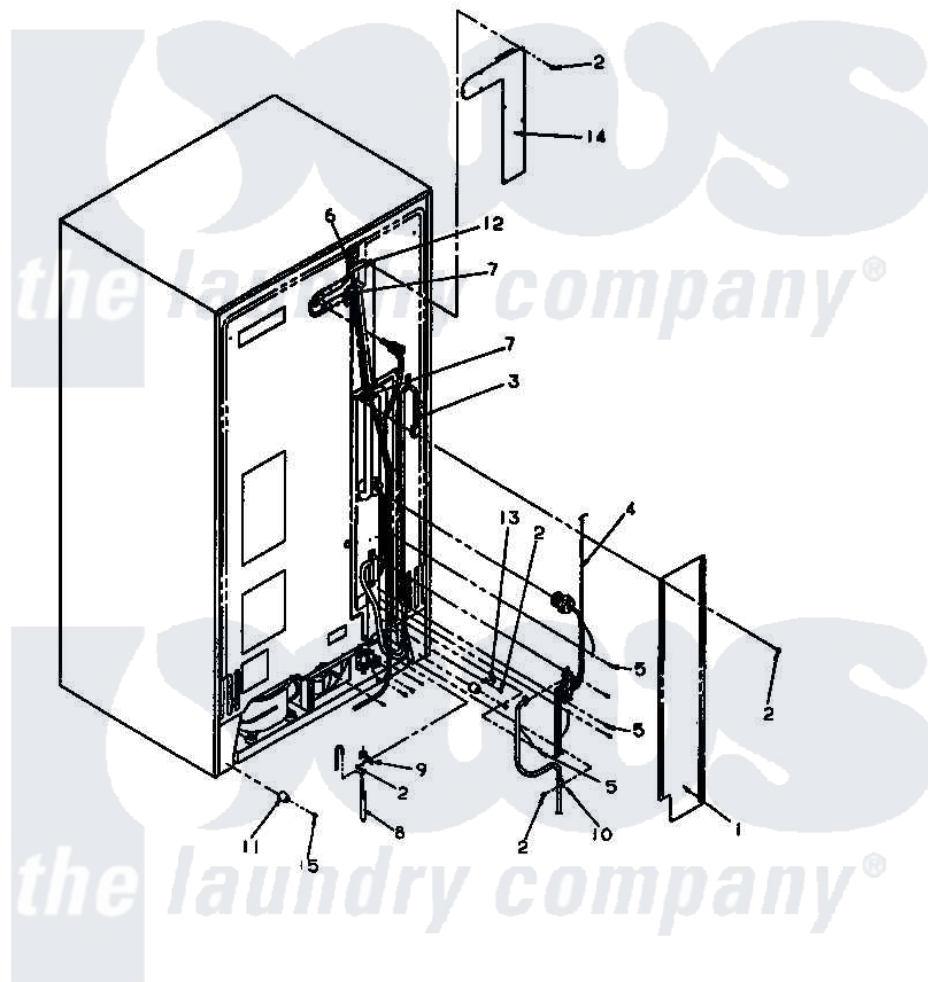

**Amana LW6163WM (BOM: PLW6163WM) 09 - GRAPHIC PANEL, CTRL
MTG PLATE AND CTRLS**

Back Unit

Amana [Residential Amana LW6163WM \(BOM: PLW6163WM\) Washer Parts](#) Parts Diagram 09 - GRAPHIC PANEL, CTRL MTG PLATE AND CTRLS
Click on the part number to view part

Item	Original Part Number	Replaced By	Status	Part Description
3	23962	W10116760		Screw
4	34904	489355		Screw, 8 X 1/2
6	501086	90767		Screw, 8A X 3/8 HeX Washer Head Tapping
8	34903		Not Available	PANEL, BACK HOOD (USE 37782)
9	34902P		Not Available	TOP
10	34821		Not Available	CONTROL MOUNTING PLATE
17	36045	40055101		Switch, Pressure