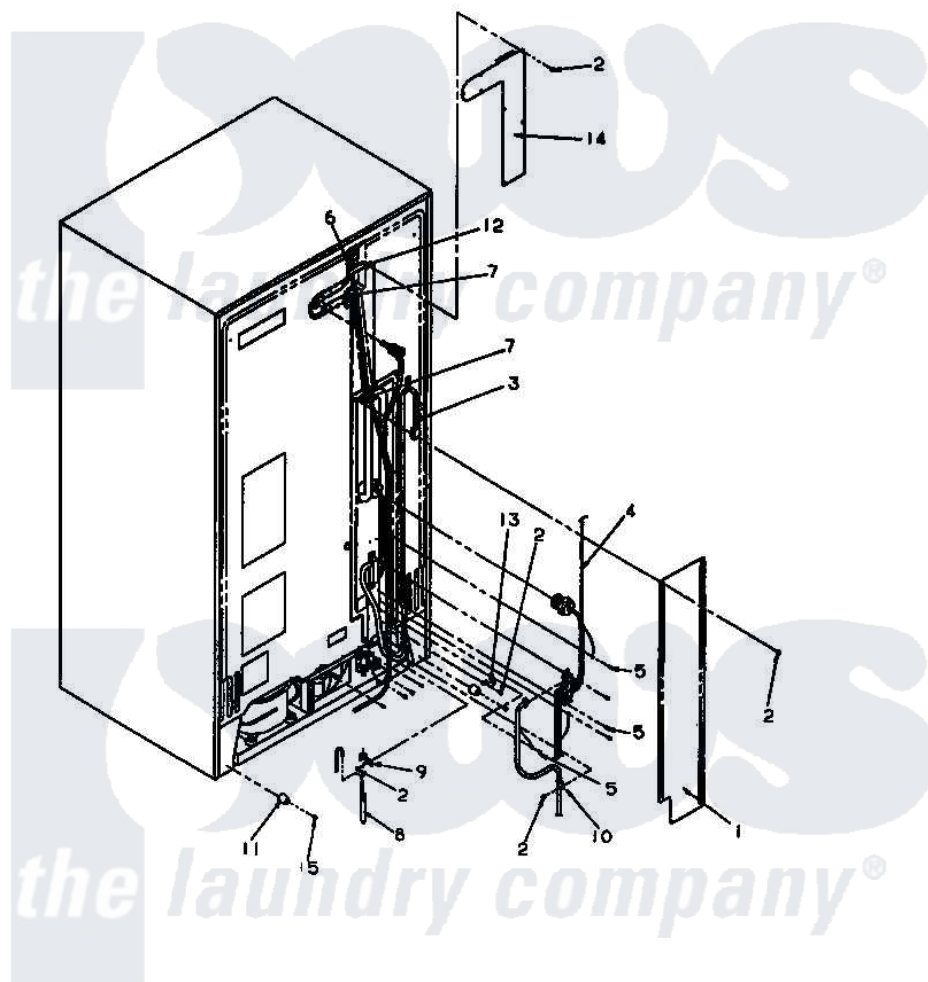

Amana LW6163WM (BOM: PLW6163WM) 10 - GRAPHIC PANEL, CTRL MTG PLATE AND CTRLS

Back Unit

Amana [Residential Amana LW6163WM \(BOM: PLW6163WM\) Washer Parts](#) Parts Diagram 10 - GRAPHIC PANEL, CTRL MTG PLATE AND CTRLS
 Click on the part number to view part

Item	Original Part Number	Replaced By	Status	Part Description
2	34824		Not Available	TOP COVER
3	23962	W10116760		Screw
4	34904	489355		Screw, 8 X 1/2
6	501086	90767		Screw, 8A X 3/8 HeX Washer Head Tapping
7	34817		Not Available	END CAP(RIGHT)
8	34903		Not Available	PANEL, BACK HOOD (USE 37782)
9	34902P		Not Available	TOP
10	34281		Not Available	CONTROL MOUNTING PLATE
12	36700		Not Available	TIMER KNOB SKIRT
13	35333		Not Available	TIMER KNOB
14	36701		Not Available	KNOB, TEMP
15	34818		Not Available	END CAP(LEFT)
17	36045	40055101		Switch, Pressure