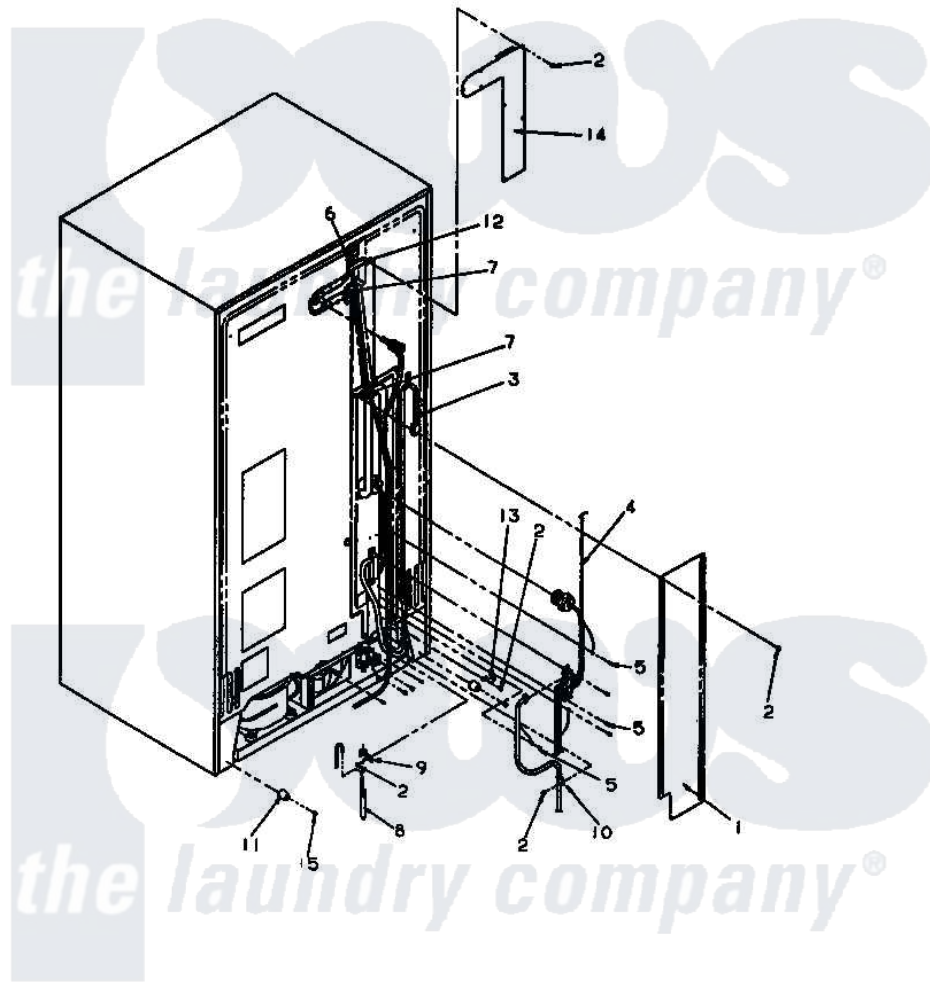

**Amana LW6163WM (BOM: PLW6163WM) 12 - GRAPHIC PANEL, CTRL
MTG PLATE AND CTRLS**

Back Unit

Amana [Residential Amana LW6163WM \(BOM: PLW6163WM\) Washer Parts](#) Parts Diagram 12 - GRAPHIC PANEL, CTRL MTG PLATE AND CTRLS
Click on the part number to view part

Item	Original Part Number	Replaced By	Status	Part Description
2	34824		Not Available	TOP COVER
3	23962	W10116760		Screw
5	34904	489355		Screw, 8 X 1/2
6	501086	90767		Screw, 8A X 3/8 HeX Washer Head Tapping
7	34817		Not Available	END CAP(RIGHT)
8	34903		Not Available	PANEL, BACK HOOD (USE 37782)
9	34902P		Not Available	TOP
13	34818		Not Available	END CAP(LEFT)
15	35038		Not Available	SWITCH/ WHITE
16	34829			Diffuser, Lamp-Clear