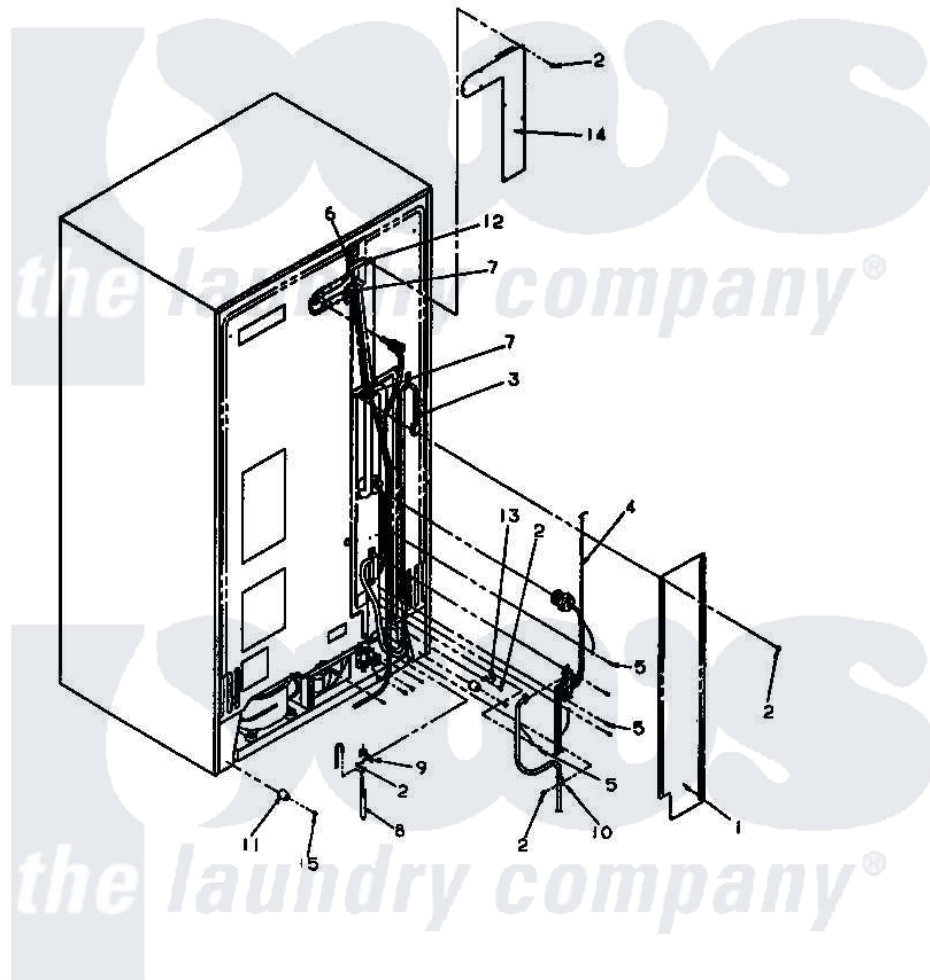

**Amana LW6163WM (BOM: PLW6163WM) 13 - GRAPHIC PANEL, CTRL  
MTG PLATE AND CTRLS**

**Back Unit**

Amana [Residential Amana LW6163WM \(BOM: PLW6163WM\) Washer Parts](#) Parts Diagram 13 - GRAPHIC PANEL, CTRL MTG PLATE AND CTRLS  
Click on the part number to view part

Item	Original Part Number	Replaced By	Status	Part Description
1	34824W		Not Available	COVER, TOP (COMPUTOR)
2	23962	<a href="#">W10116760</a>		Screw
4	34904	<a href="#">489355</a>		Screw, 8 X 1/2
6	501086	<a href="#">90767</a>		Screw, 8A X 3/8 HeX Washer Head Tapping
7	34817		Not Available	END CAP(RIGHT)
8	34903		Not Available	PANEL, BACK HOOD (USE 37782)
9	34902P		Not Available	TOP
10	34821		Not Available	CONTROL MOUNTING PLATE
13	<a href="#">35333W</a>			Knob, Timer
14	34818		Not Available	END CAP(LEFT)