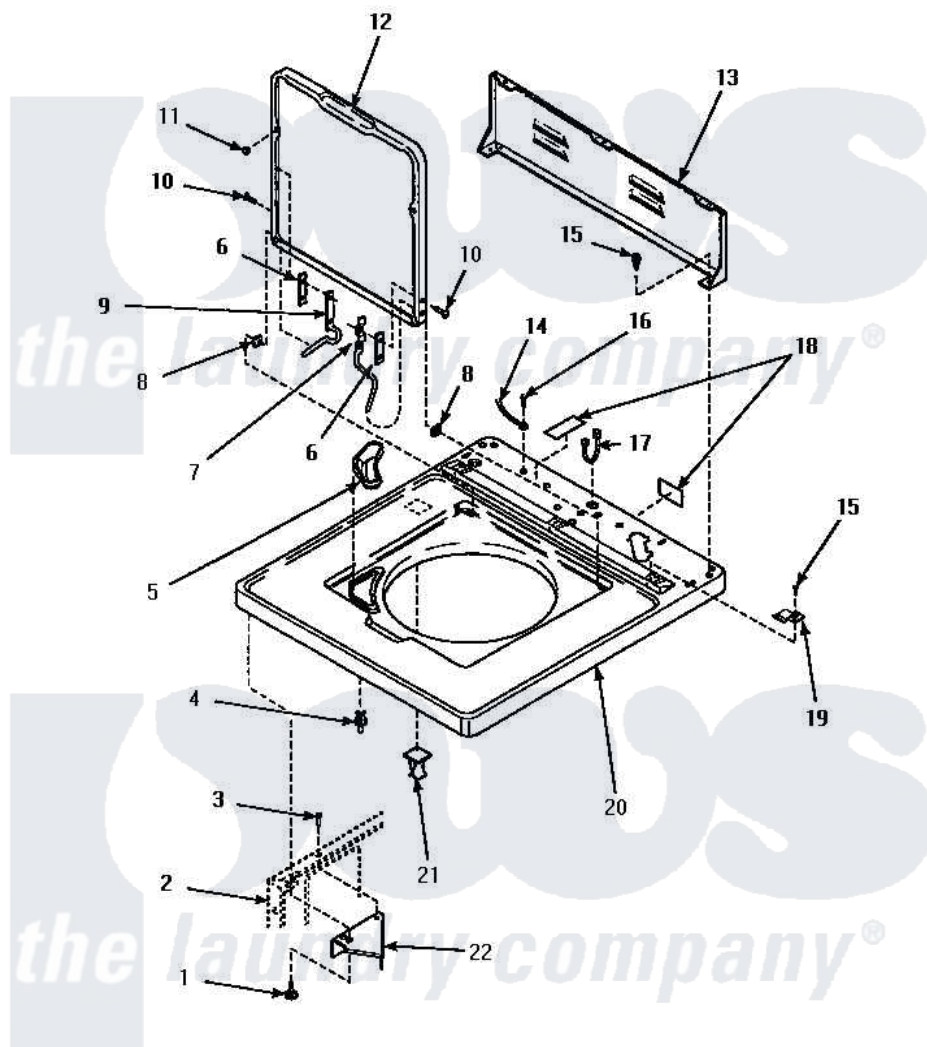

Amana LW6163WM (BOM: PLW6163WM A) 04 - CAB TOP/LOADING DR & CTRL HOOD REAR PAN

CABINET TOP, LOADING DOOR AND CONTROL HOOD REAR PANEL
 (All Models Except CW4202W2, CW6203W2, CW8413W2, CW9203W2 and CW9203W3)

Amana Residential Amana LW6163WM (BOM: PLW6163WM A) Washer Parts Parts Diagram 04 - CAB TOP/LOADING DR & CTRL HOOD REAR PAN
 Click on the part number to view part

Item	Original Part Number	Replaced By	Status	Part Description
1	Y31644	27001200		Screw
2	Y00000000		Not Available	SEE NOTE CABINET ASSEMBLY -- (SEE FRONT PANEL PAGE)
3	36035		Not Available	SCREW,8-18X3/8 PHIL FLT HD
4	56534			Barrel, Support
5	34776		Not Available	DISPENSER,BLEACH
6	34338			Gasket, Hinge
7	36437			Hinge, Lid R
8	33446	40008201		Bushing, Hinge
9	36513			Hinge, Left
10	34337	W10119828		Screw, Lid Hinge Mounting
11	21685	40038001		Bumper
12	33541LP			Lid, W/Instructions
"	33541WP			Lid, W/Instructions

13	34903		Not Available	PANEL, BACK HOOD (USE 37782)
14	Y00000000		Not Available	SEE NOTE GROUND WIRE
15	23962	W10116760		Screw
16	52909			Screw, 10B-16 X 1/2 HeX
17	21903	211881		Grommet, Cord Part Not Used-Gas Models Only
18	24903		Not Available	STICKER,DISCONNECT POW
19	35887	40063901		Clip, Hold Down
20	34902LP			Assembly, Top-Amana
"	34902WP		Not Available	ASSY,TOP-AMANA
21	36519		Not Available	CLIP
22	36034			Bracket, Director-Module