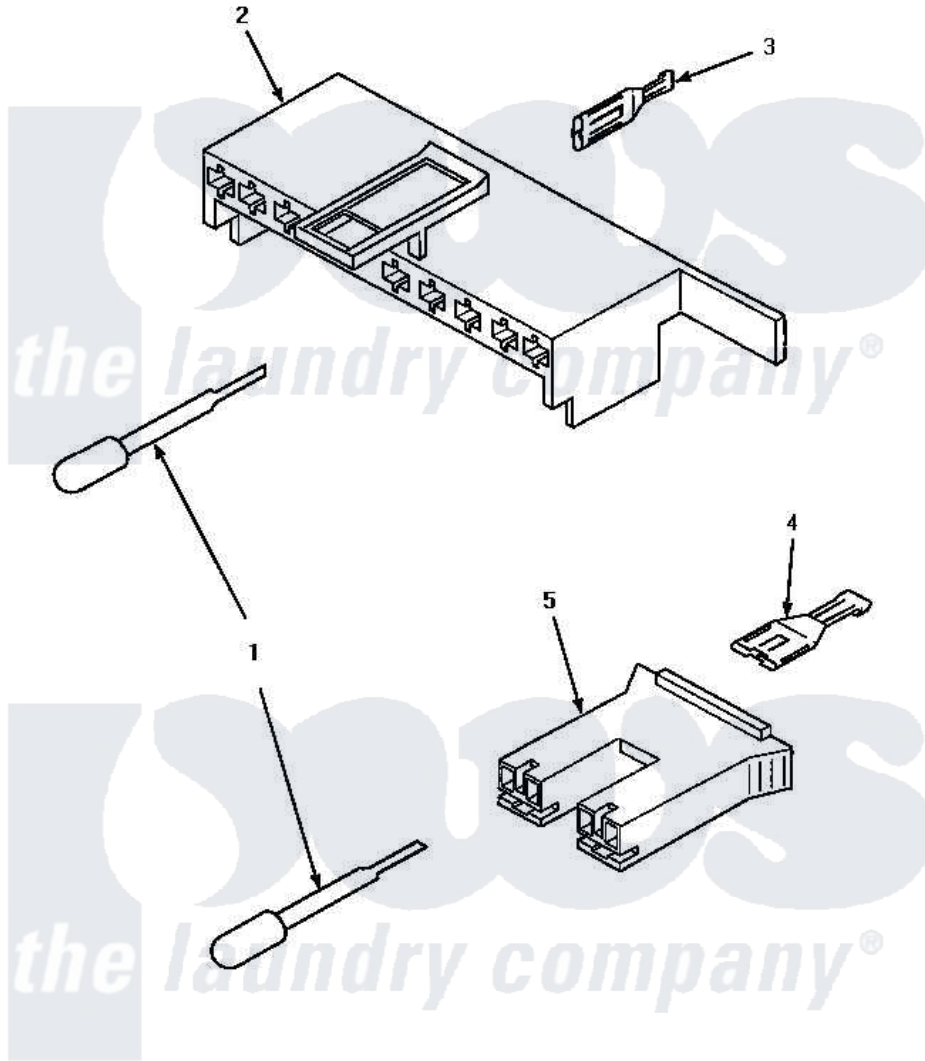

**Amana LW6163WM (BOM: PLW6163WM A) 09 - MIX VLV & MTR CONN
BLKS/TERM & EXTRACTOR**

**MIXING VALVE AND MOTOR CONNECTION BLOCKS,
TERMINALS AND TERMINAL EXTRACTOR TOOL**

Amana [Residential Amana LW6163WM \(BOM: PLW6163WM A\) Washer Parts](#) Parts Diagram 09 - MIX VLV & MTR
CONN BLKS/TERM & EXTRACTOR
[Click on the part number to view part](#)

Item	Original Part Number	Replaced By	Status	Part Description
1	283P4			Terminal Extractor Tool
2	34677			10 Circuit Plug
3	Y00188			Molex Terminal
4	Y00121		Not Available	SPADE TERMINAL(12 GAUGE) (1/4 INCH-(2) 18 GAUGE WIRES O
5	34676			Plug
"	34675		Not Available	PLUG