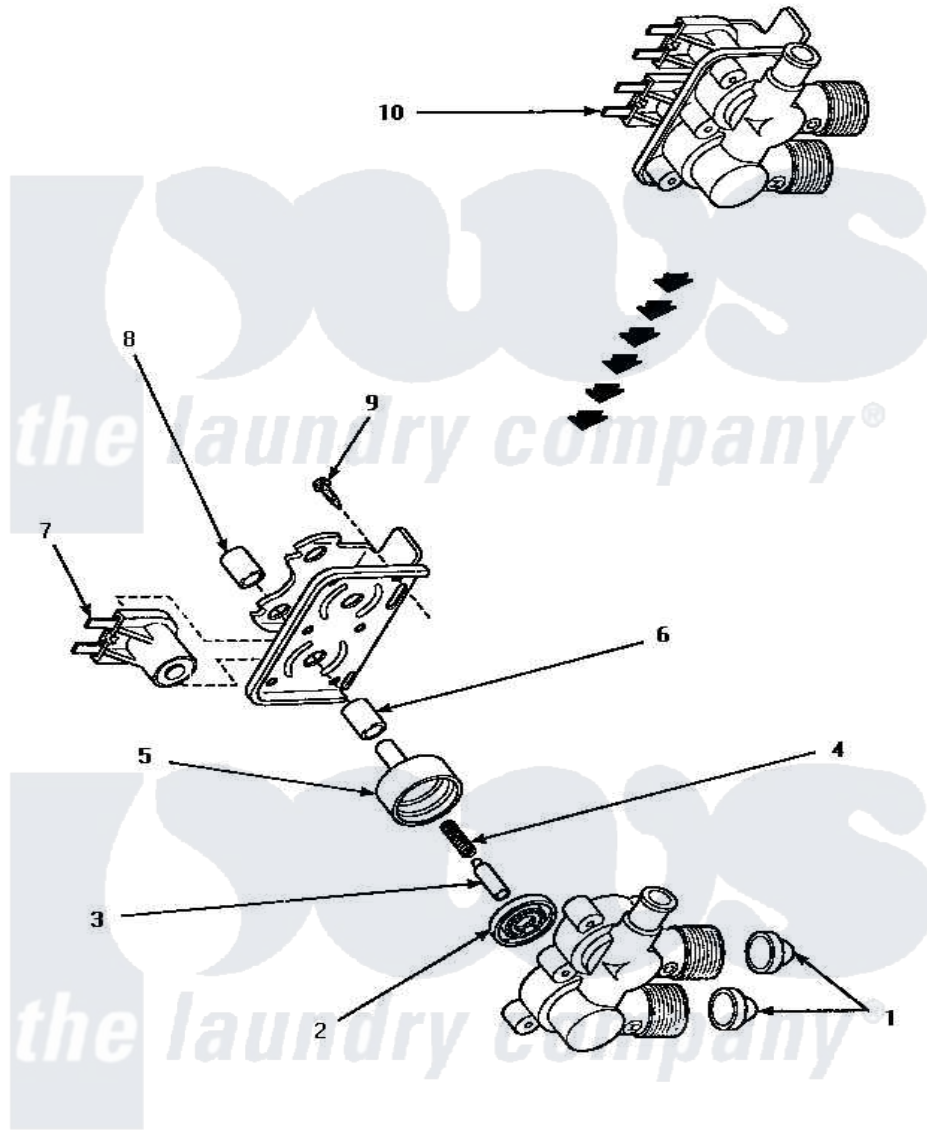

Amana LW6163WM (BOM: PLW6163WM A) 10 - MIXING VALVE ASSY

MIXING VALVE ASSEMBLY

Amana [Residential Amana LW6163WM \(BOM: PLW6163WM A\) Washer Parts](#) Parts Diagram 10 - MIXING VALVE ASSY

[Click on the part number to view part](#)

Item	Original Part Number	Replaced By	Status	Part Description
1	24122	22002960		Strainer, Washer Inlet
2	24134		Not Available	DIAPHRAGM
3	24132		Not Available	ARMATURE
4	23224E		Not Available	SPRING
5	24130			Guide, Armature
6	24129		Not Available	SLEEVE, SHORT
7	33930A	33930		Valve, Mixing
8	24128		Not Available	SLEEVE, LONG
9	25817C		Not Available	SCREW
10	34963	34963P		Valve Mixing Package