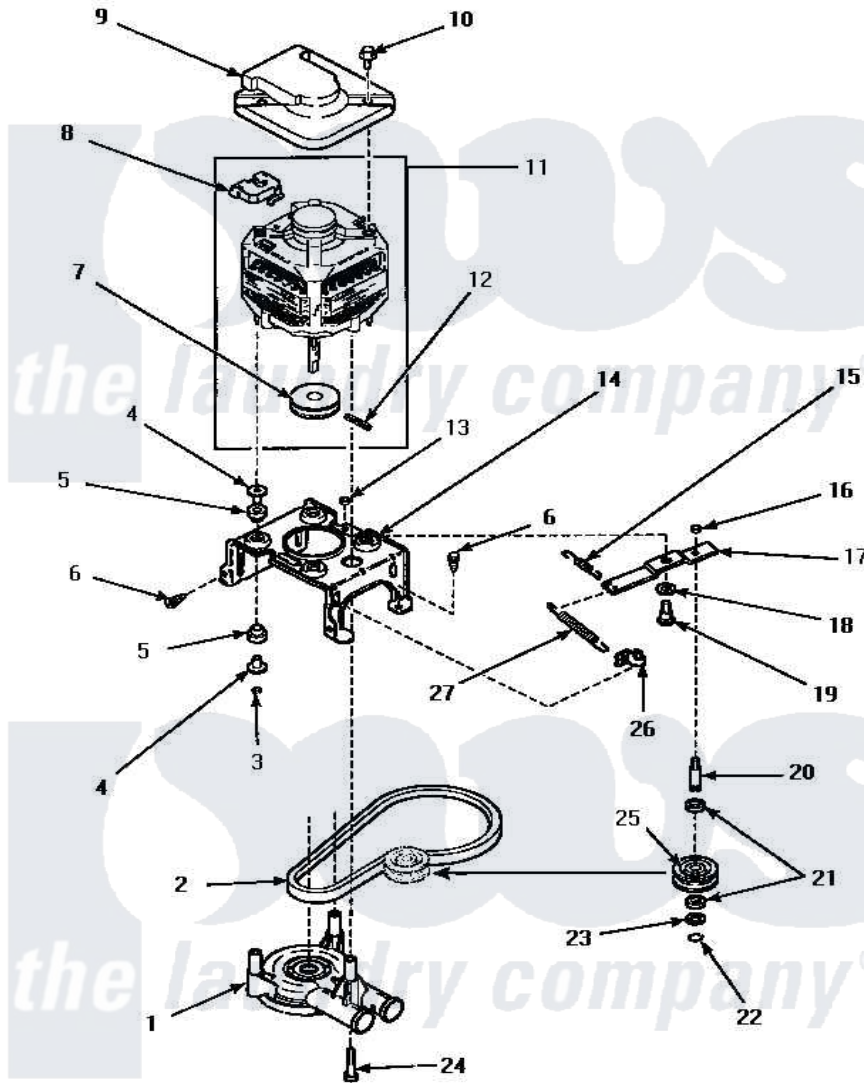

**Amana LW6163WM (BOM: PLW6163WM A) 11 - MOTOR, MTG BRKT, BELT, PUMP & IDLER ASSY**

**MOTOR, MOUNTING BRACKET, BELT, PUMP AND IDLER ASSEMBLY**

Amana [Residential Amana LW6163WM \(BOM: PLW6163WM A\) Washer Parts](#) Parts Diagram 11 - MOTOR, MTG BRKT, BELT, PUMP & IDLER ASSY  
 Click on the part number to view part

Item	Original Part Number	Replaced By	Status	Part Description
1	36863P	<a href="#">27001233</a>		Pump
2	<a href="#">28808</a>			Belt, Agitate And Spin
3	35423	<a href="#">3400029</a>		Nut, Adapter Plate
4	<a href="#">34791</a>			Post, Mount-Motor
5	<a href="#">34788</a>			Mount, Motor
6	Y31645	<a href="#">27001200</a>		Screw
7	27171		Not Available	PULLEY, MOTOR
8	35632		Not Available	SWITCH, MOTOR
9	34754	<a href="#">40112301</a>		Shield, Motor
10	36639	<a href="#">4312464</a>		Screw
11	34571	<a href="#">27001215</a>		Motor W/Pulley
12	<a href="#">23750</a>			Pin, Roll
13	52566	<a href="#">27001225</a>		Nut, Jam Mid Lock 1/4-20
14	36523	<a href="#">37415P</a>		Kit, Motor Brkt
"	34890		Not Available	BRACKET, MOTOR MOUNT

15	30620		Not Available	SPRING, IDLER LEVER HEL
16	28803	<a href="#">2221070</a>		Clamp, Nylon
17	31054	<a href="#">40041002</a>		Lever, Idler
18	81392	<a href="#">40054701</a>		Washer
19	27229	<a href="#">40038901</a>		Screw, 1/4-20
20	<a href="#">28802</a>			Shaft, Idler
21	<a href="#">Y29443</a>			Washer, Felt
22	<a href="#">23748</a>			Ring, Retaining
23	<a href="#">52549</a>			Washer, 501 ID X3/4 Odx
24	Y34565	<a href="#">40063701</a>		Screw, 10-16 x 1.75
25	28800		Not Available	WHEEL, IDLER
26	<a href="#">28849</a>			Clip, Spring
27	<a href="#">37366</a>			Spring, Idler
NI	258P3		Not Available	KIT, CAPACITOR