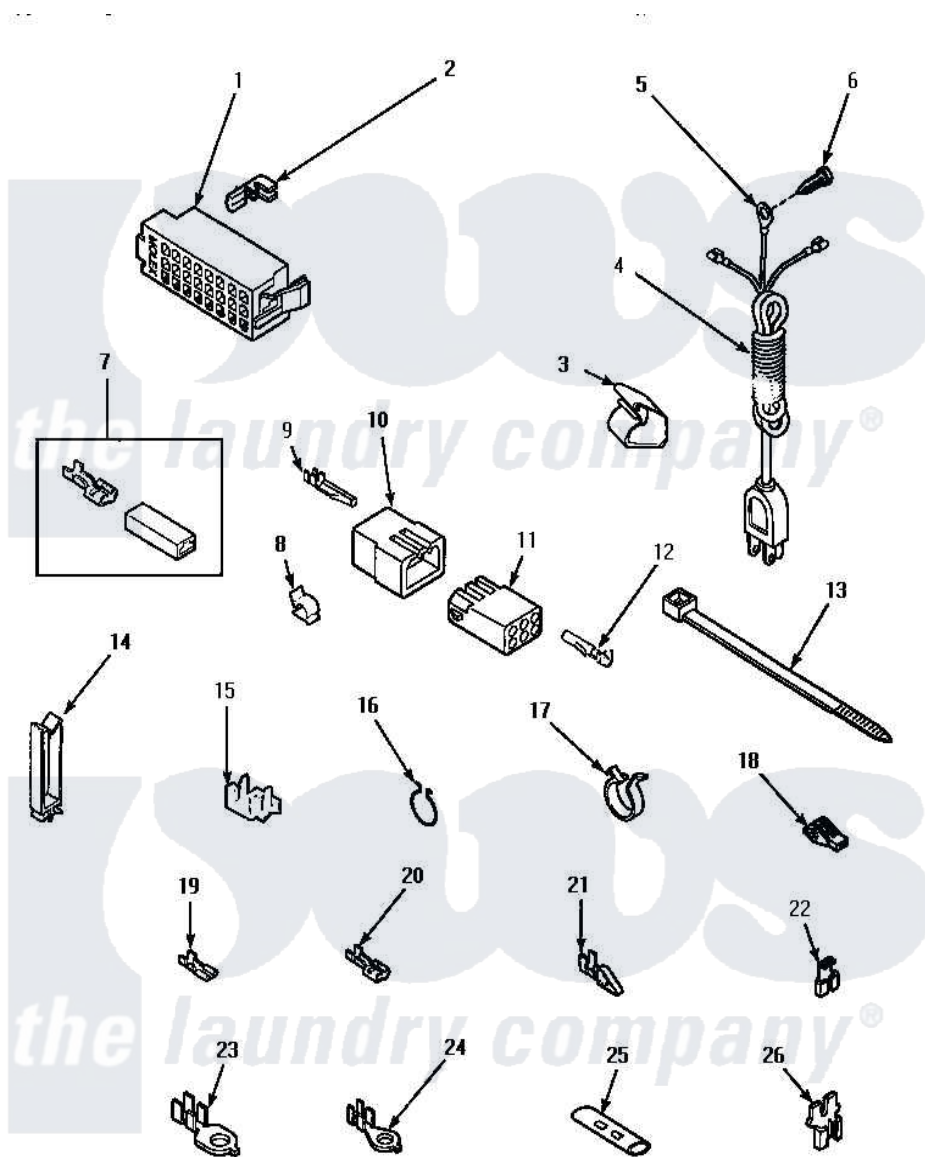

Amana LW6163WM (BOM: PLW6163WM A) 14 - POWER CORD & TERMINALS

POWER CORD AND TERMINALS

Amana [Residential Amana LW6163WM \(BOM: PLW6163WM A\) Washer Parts](#) Parts Diagram 14 - POWER CORD & TERMINALS

[Click on the part number to view part](#)

Item	Original Part Number	Replaced By	Status	Part Description
1	34123			Housing, LH -24 Position
"	32746			Housing, RH-24 Positi
2	Y00188			Molex Terminal
3	35521		Not Available	CLIP, HARNESS HOLDER
4	Y34458		Not Available	POWER CORD ALL
5	Y00000000		Not Available	SEE NOTE GROUND WIRE
6	52909			Screw, 10B-16 X 1/2 HeX
7	00234	00359		Terminal Ultra Pod 250 X032F
8	21036			Clip, Cable
9	Y00116			Terminal, Pin-Male
10	26302		Not Available	PLUG, 1 CIRCUIT
"	23041			Plug, 6 Circuit
"	23033			Plug, 9 Circuit
11	26708			Receptacle, 6 Circuit
"	26301			Receptacle, Molex

"	26163		Receptacle, 9 Circuit
12	Y00117	5011-XX	093 Female Socket
13	36466	M0321209	Tie-Electrical
14	36274		Not Available CLIP, HARNESS
15	Y00161	B5733302	Clip, Ground
16	51291		Clip, Wire
17	61510	504034	Clip, Wire
18	70210		Not Available INSULATOR,BLUE
19	00112		Terminal, Spade-3/16 Fe
20	Y00119		Not Available SPADE TERMINAL(18 GAUGE) (1/4 INCH-(1) 18 GAUGE WIRE)
21	00220		Not Available TERMINAL,CRIMP-SINGLE
22	Y00120		Terminal, Flag-1/4 Fema
23	Y00113		Not Available TERMINAL,RING-1/4 STUD
24	00110		No.10 18 Gauge Wire
25	21091		Not Available CONNECTOR TWO 1/4 INCH MALE
26	29673		Not Available DOUBLE CONNECTOR