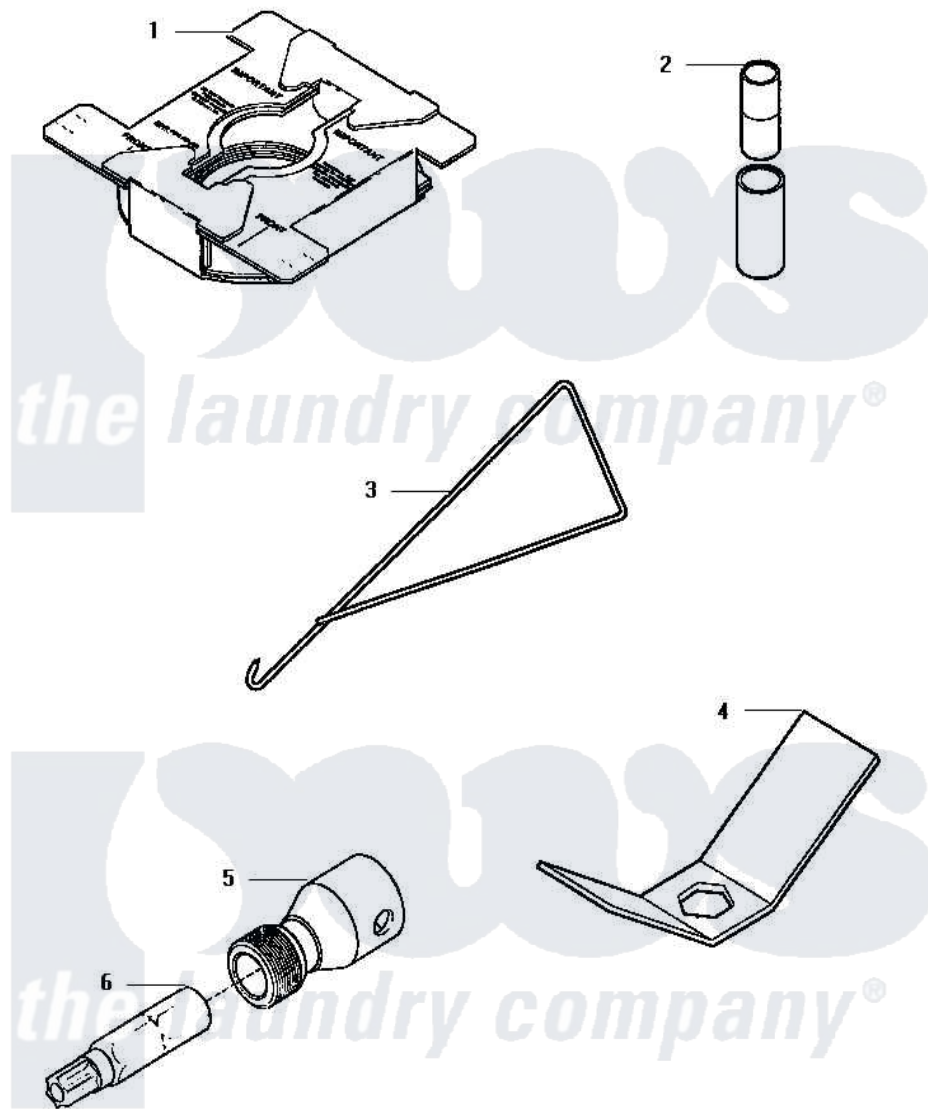

# Amana LW6163WM (BOM: PLW6163WM A) 15 - SPECIAL TOOLS

## SPECIAL TOOLS

Amana Residential Amana LW6163WM (BOM: PLW6163WM A) Washer Parts Parts Diagram 15 - SPECIAL TOOLS

[Click on the part number to view part](#)

Item	Original Part Number	Replaced By	Status	Part Description
1	36926		Not Available	BRACE, SHIPPING
2	<a href="#">242P4</a>			Installer, Spring
3	289P4	<a href="#">321P4</a>		Hook, Spring
4	237P4	<a href="#">306P4</a>		Hex Wrench
5	<a href="#">24161</a>			Torx Bit Holder
6	<a href="#">282P4</a>			T25 Tamper Resistant Bit
NI	555P3	<a href="#">725P3</a>		Kit