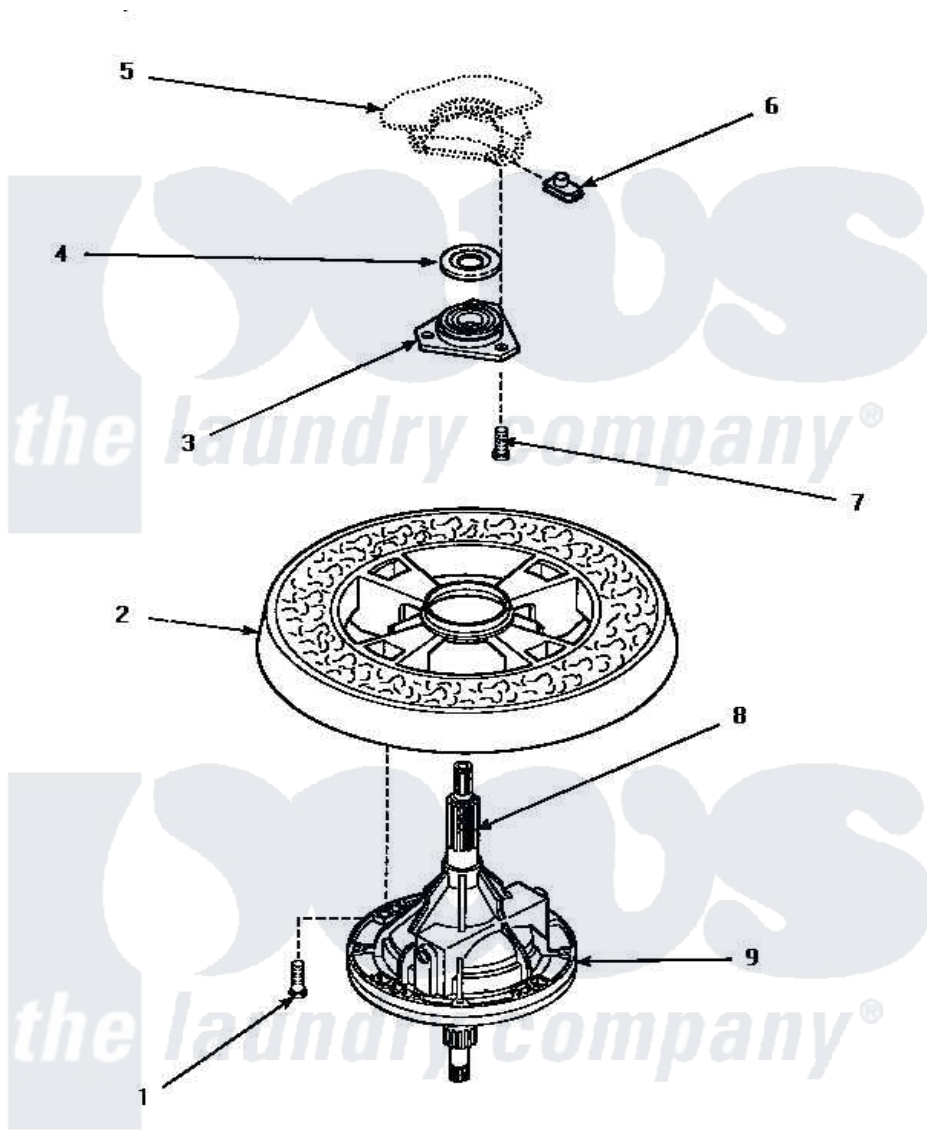

Amana LW6163WM (BOM: PLW6163WM A) 17 - TRANSMISSION ASSY & BALANCE RING

TRANSMISSION ASSEMBLY AND BALANCE RING

Amana Residential Amana LW6163WM (BOM: PLW6163WM A) Washer Parts Parts Diagram 17 - TRANSMISSION ASSY & BALANCE RING

Click on the part number to view part

Item	Original Part Number	Replaced By	Status	Part Description
1	37047		Not Available	SCREW, CAP
2	34731		Not Available	ASSY,BALANCE RING-COMPL
3	27182	40004201P		Main Bearing Assembly
4	27187			Flinger
5	Y00000000		Not Available	SEE NOTE OUTER TUB -- (SEE OUTER TUB PAGE)
6	27222			Nut, Retainer 5/16-18
7	36991	3400500		Bolt, 3405245 5/16-18 X 3/4
8	27604P			Never-Seeze 1 Oz Tube
9	34526P			Assembly, Transmission