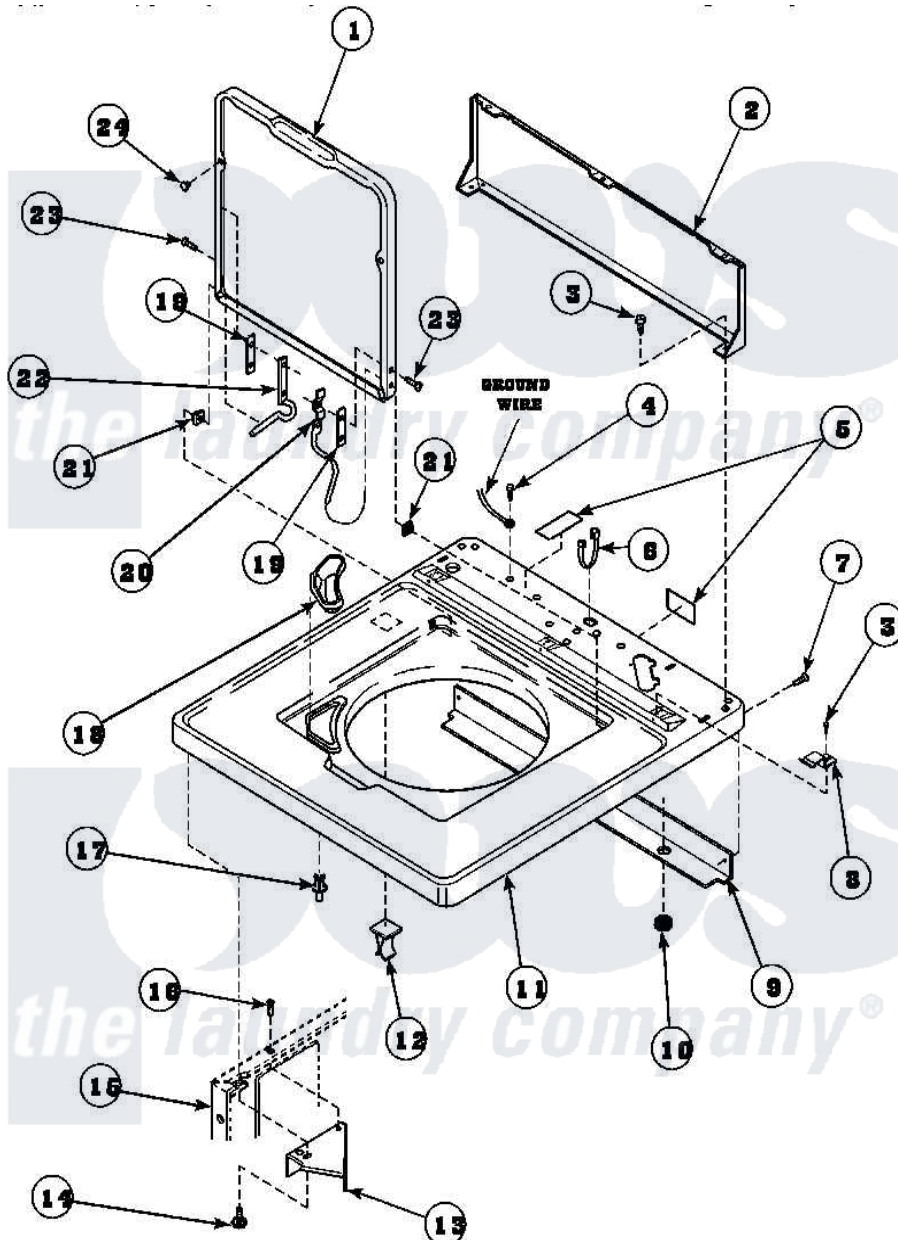

Amana LW6163WM (BOM: PLW6163WM B) 05 - CAB TOP/LOADING DR & CTRL HOOD REAR PAN

Amana Residential Amana LW6163WM (BOM: PLW6163WM B) Washer Parts Parts Diagram 05 - CAB TOP/LOADING DR & CTRL HOOD REAR PAN
 Click on the part number to view part

Item	Original Part Number	Replaced By	Status	Part Description
1	36018P		Not Available	LOADING DOOR MODELS LW9203x
2	34903		Not Available	PANEL, BACK HOOD (USE 37782)
3	23962	W10116760		Screw
4	52909			Screw, 10B-16 X 1/2 HeX
6	21903	211881		Grommet, Cord Part Not Used-Gas Models Only
7	27196	27001200		Screw
8	35887	40063901		Clip, Hold Down
11	34902P		Not Available	TOP
12	36519		Not Available	CLIP
13	36034			Bracket, Director-Module
14	Y31644	27001200		Screw
15	34475P		Not Available	CABINET
16	36035		Not Available	SCREW,8-18X3/8 PHIL FLT