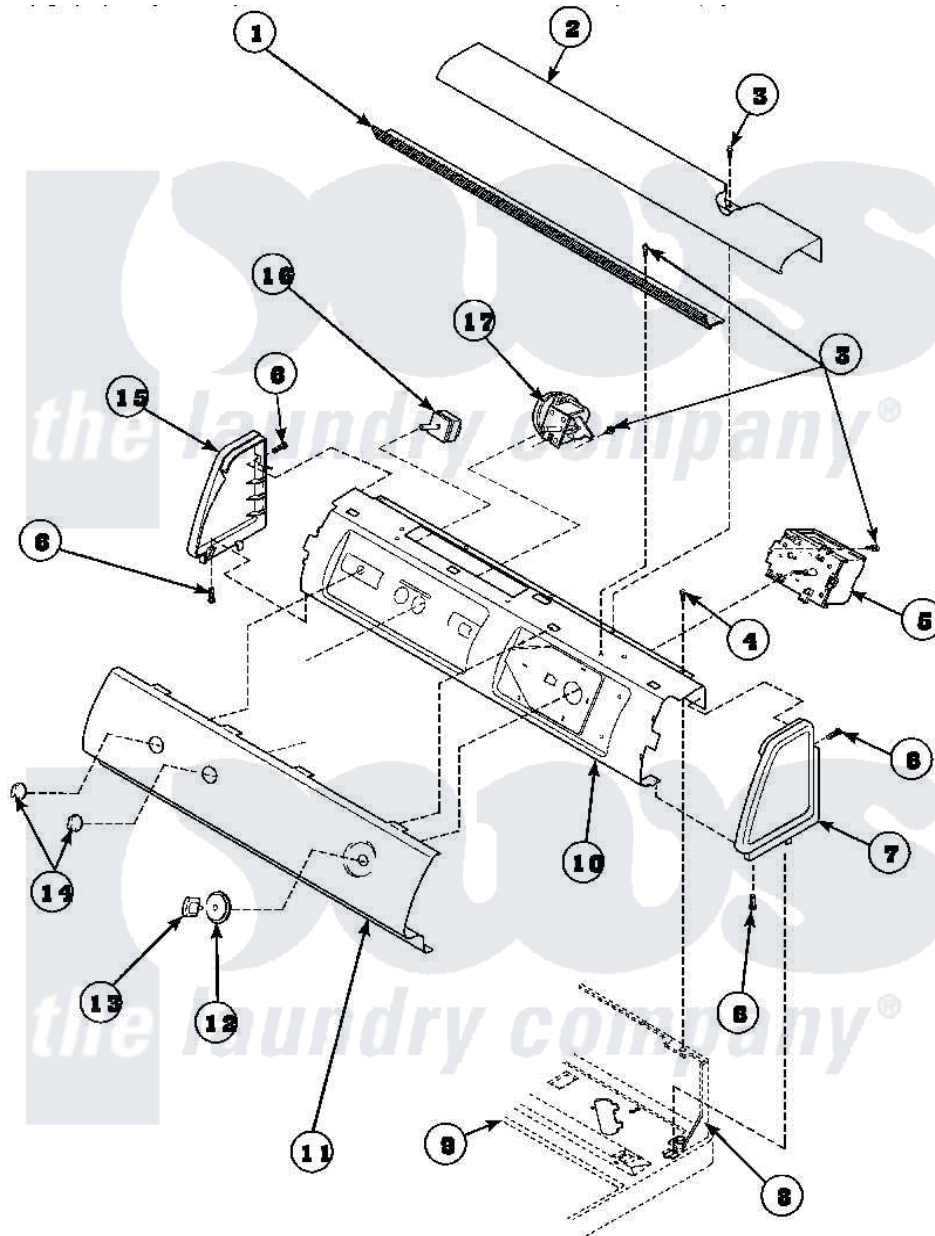

**Amana LW6163WM (BOM: PLW6163WM B) 09 - GRAPHIC PANEL, CTRL
MTG PLATE AND CTRLS**

Amana Residential Amana LW6163WM (BOM: PLW6163WM B) Washer Parts Diagram 09 - GRAPHIC PANEL, CTRL MTG PLATE AND CTRLS
Click on the part number to view part

Item	Original Part Number	Replaced By	Status	Part Description
3	23962	W10116760		Screw
4	34904	489355		Screw, 8 X 1/2
6	501086	90767		Screw, 8A X 3/8 HeX Washer Head Tapping
8	34903		Not Available	PANEL, BACK HOOD (USE 37782)
9	34902P		Not Available	TOP
10	34821		Not Available	CONTROL MOUNTING PLATE
17	36045	40055101		Switch, Pressure