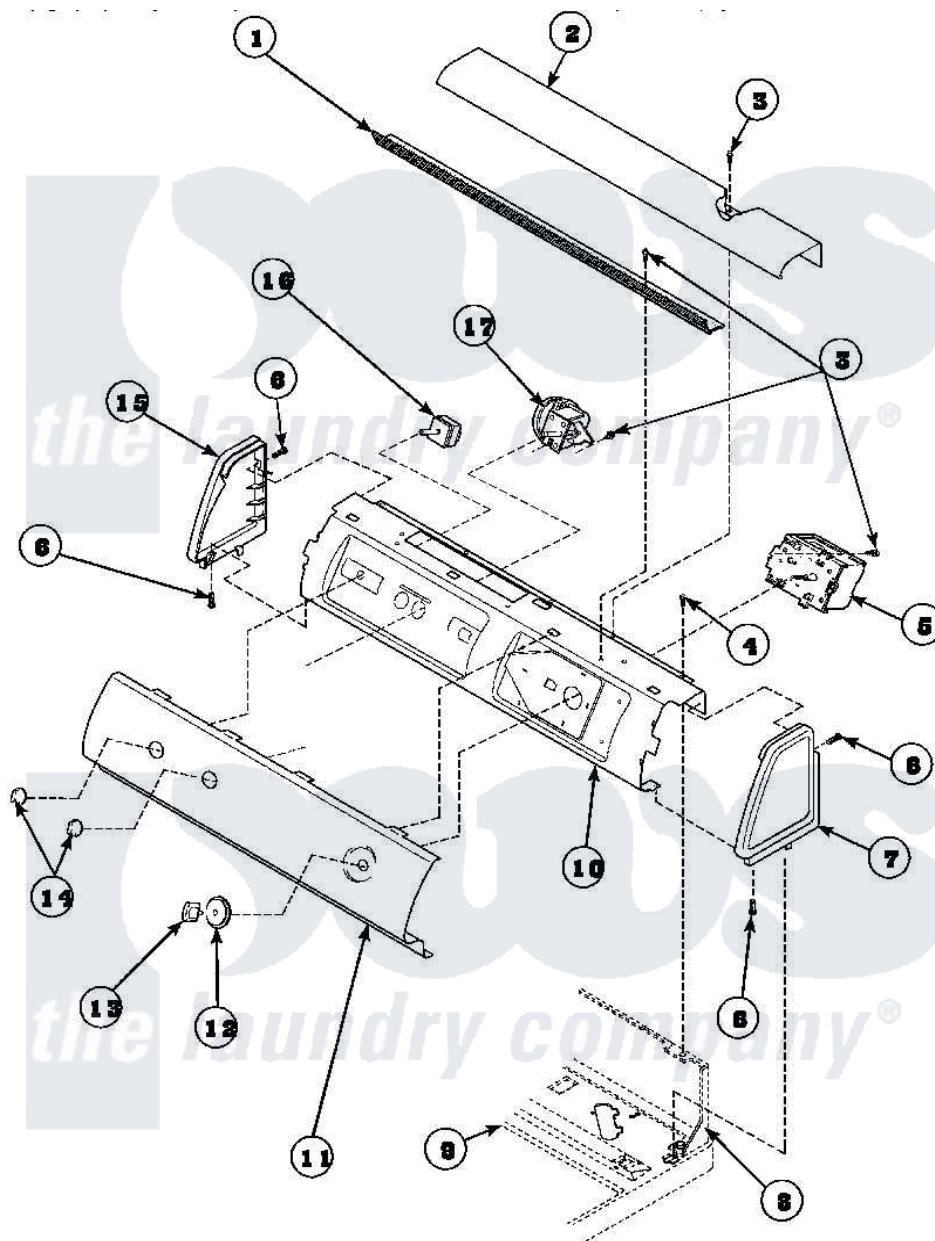

# Amana LW6163WM (BOM: PLW6163WM B) 10 - GRAPHIC PANEL, CTRL MTG PLATE AND CTRLS

Amana Residential Amana LW6163WM (BOM: PLW6163WM B) Washer Parts Parts Diagram 10 - GRAPHIC PANEL, CTRL MTG PLATE AND CTRLS  
 Click on the part number to view part

Item	Original Part Number	Replaced By	Status	Part Description
2	34824		Not Available	TOP COVER
3	23962	<a href="#">W10116760</a>		Screw
4	34904	<a href="#">489355</a>		Screw, 8 X 1/2
6	501086	<a href="#">90767</a>		Screw, 8A X 3/8 HeX Washer Head Tapping
7	34817		Not Available	END CAP(RIGHT)
8	34903		Not Available	PANEL, BACK HOOD (USE 37782)
9	34902P		Not Available	TOP
10	34821		Not Available	CONTROL MOUNTING PLATE
11	37681W		Not Available	PANEL, GRAPHICS (WHITE)
12	36700		Not Available	TIMER KNOB SKIRT
13	35333		Not Available	TIMER KNOB
14	36701		Not Available	KNOB, TEMP
15	34818		Not Available	END CAP(LEFT)