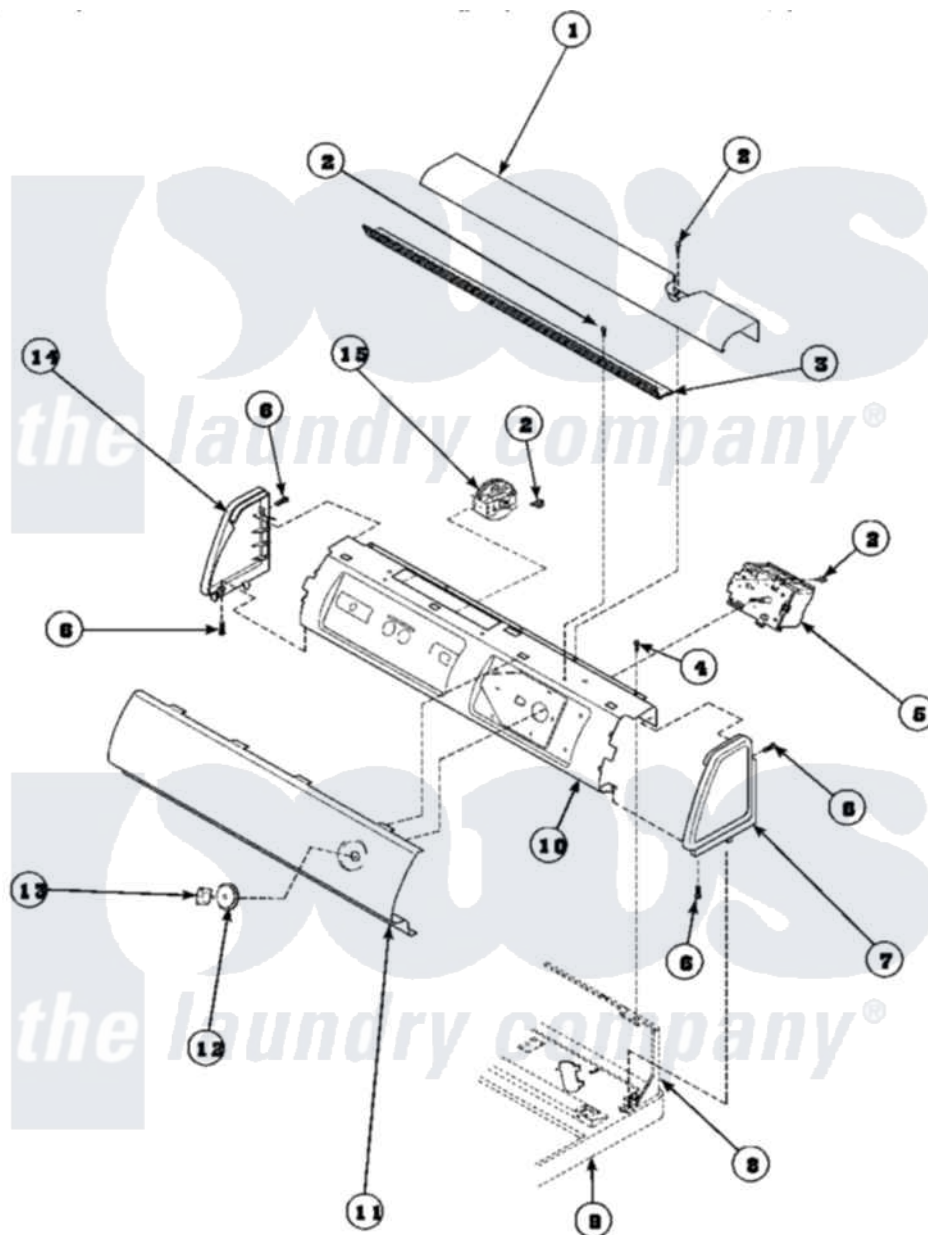

**Amana LW6163WM (BOM: PLW6163WM B) 13 - GRAPHIC PANEL, CTRL  
MTG PLATE AND CTRLS**

Amana Residential Amana LW6163WM (BOM: PLW6163WM B) Washer Parts Diagram 13 - GRAPHIC PANEL, CTRL MTG PLATE AND CTRLS  
Click on the part number to view part

Item	Original Part Number	Replaced By	Status	Part Description
2	23962	<a href="#">W10116760</a>		Screw
4	34904	<a href="#">489355</a>		Screw, 8 X 1/2
6	501086	<a href="#">90767</a>		Screw, 8A X 3/8 HeX Washer Head Tapping
7	34817		Not Available	END CAP(RIGHT)
8	34903		Not Available	PANEL, BACK HOOD (USE 37782)
9	34902P		Not Available	TOP
10	34821		Not Available	CONTROL MOUNTING PLATE
11	37636W		Not Available	PANEL, GRAPHICS
12	37773W		Not Available	SKIRT, TIMER KNOB
14	34818		Not Available	END CAP(LEFT)