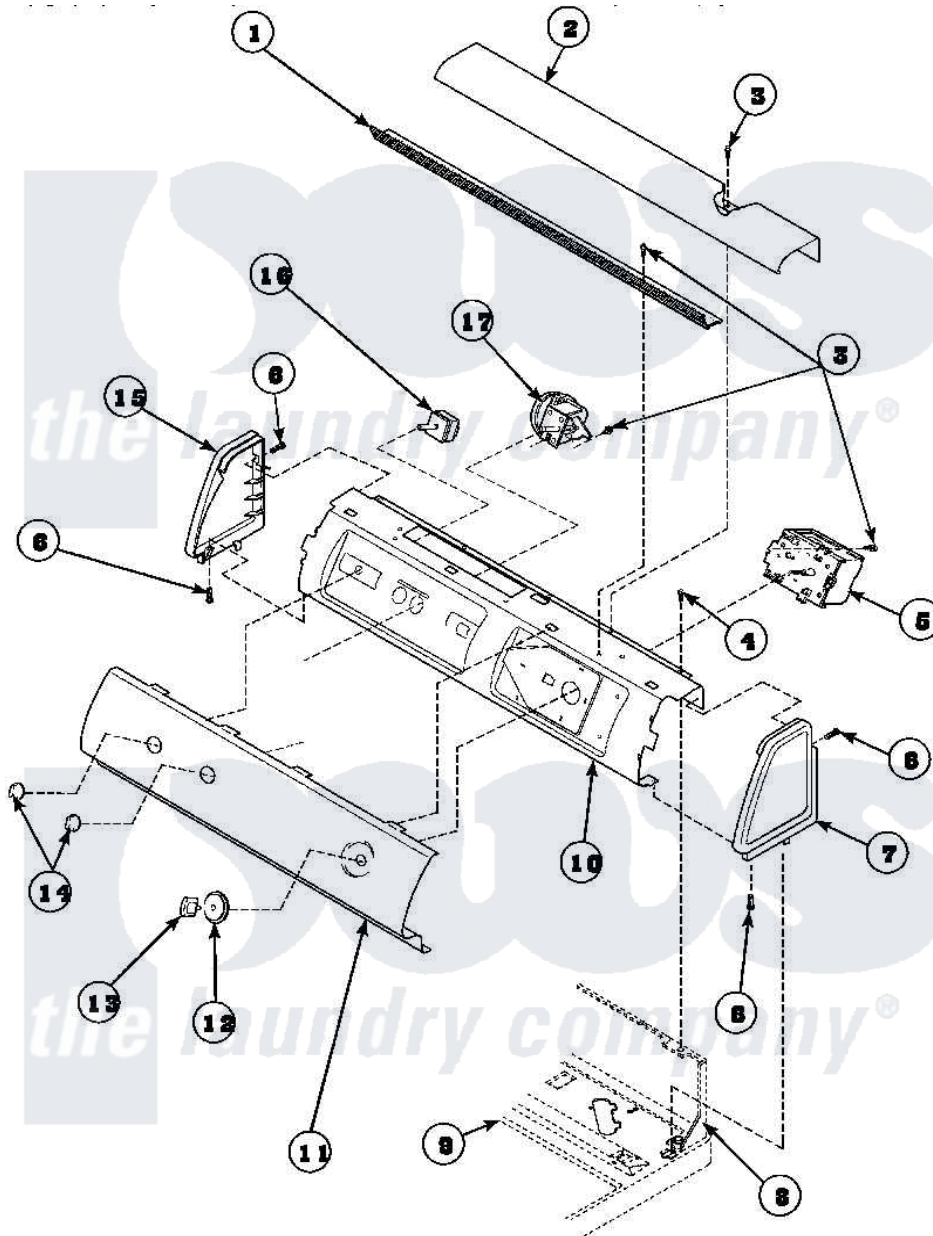

**Amana LW6163WM (BOM: PLW6163WM B) 14 - GRAPHIC PANEL, CTRL
MTG PLATE AND CTRLS**

Amana Residential Amana LW6163WM (BOM: PLW6163WM B) Washer Parts Parts Diagram 14 - GRAPHIC PANEL, CTRL MTG PLATE AND CTRLS
Click on the part number to view part

Item	Original Part Number	Replaced By	Status	Part Description
2	34824		Not Available	TOP COVER
3	23962	W10116760		Screw
5	34904	489355		Screw, 8 X 1/2
6	501086	90767		Screw, 8A X 3/8 HeX Washer Head Tapping
7	34817		Not Available	END CAP(RIGHT)
8	34903		Not Available	PANEL, BACK HOOD (USE 37782)
9	34902P		Not Available	TOP
11	34821		Not Available	CONTROL MOUNTING PLATE
12	36700		Not Available	TIMER KNOB SKIRT
13	35333		Not Available	TIMER KNOB
14	36701		Not Available	KNOB, TEMP
15	34818		Not Available	END CAP(LEFT)
16	36335	40046601		Switch, Temperature Select