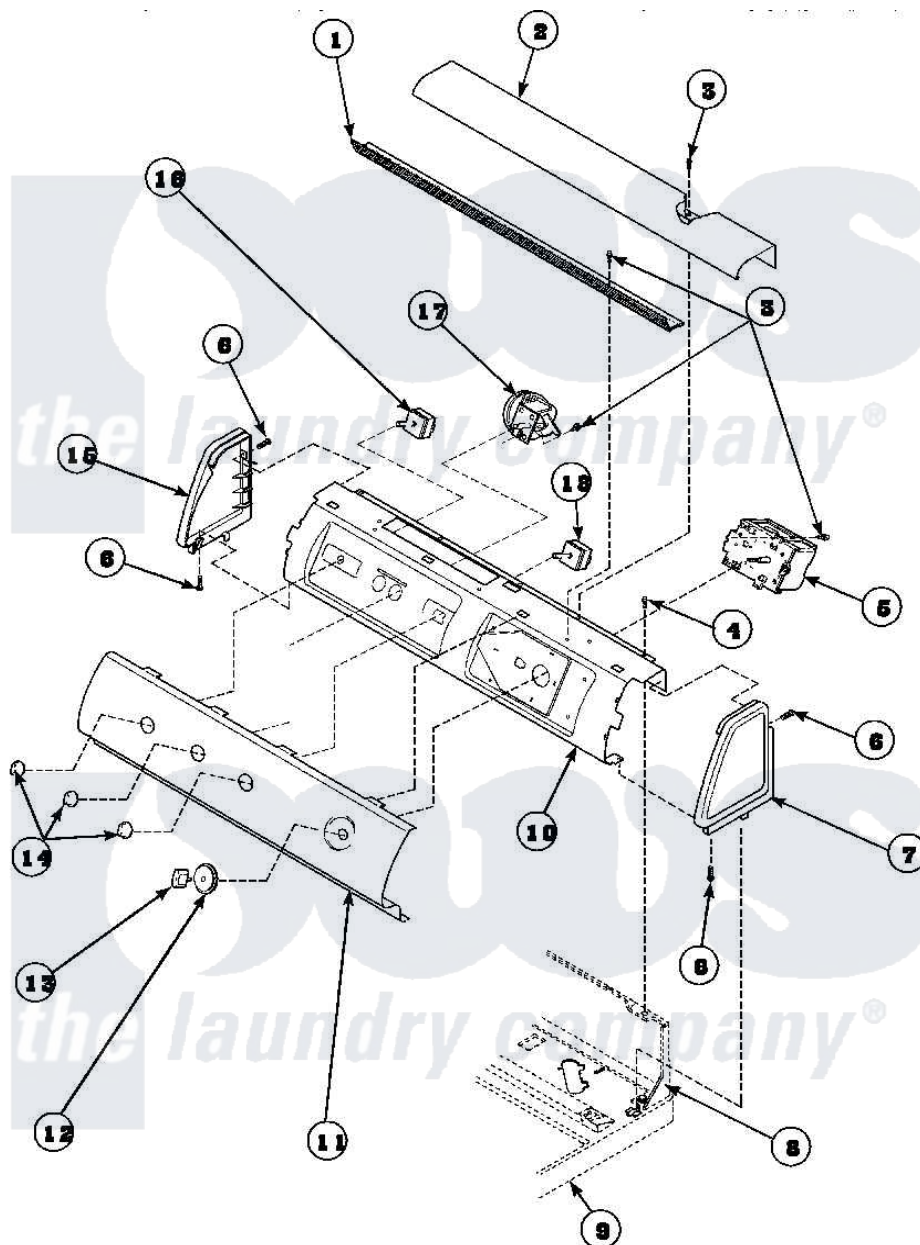

Amana LW6163WM (BOM: PLW6163WM B) 15 - GRAPHIC PANEL, CTRL MTG PLATE AND CTRLS

Amana Residential Amana LW6163WM (BOM: PLW6163WM B) Washer Parts Parts Diagram 15 - GRAPHIC PANEL, CTRL MTG PLATE AND CTRLS
Click on the part number to view part

Item	Original Part Number	Replaced By	Status	Part Description
3	23962	W10116760		Screw
4	34904	489355		Screw, 8 X 1/2
6	501086	90767		Screw, 8A X 3/8 HeX Washer Head Tapping
8	34903		Not Available	PANEL, BACK HOOD (USE 37782)
9	34902P		Not Available	TOP
10	34821		Not Available	CONTROL MOUNTING PLATE
16	36335	40046601		Switch, Temperature Select
17	36045	40055101		Switch, Pressure
18	35118	40039501		Switch, Speed