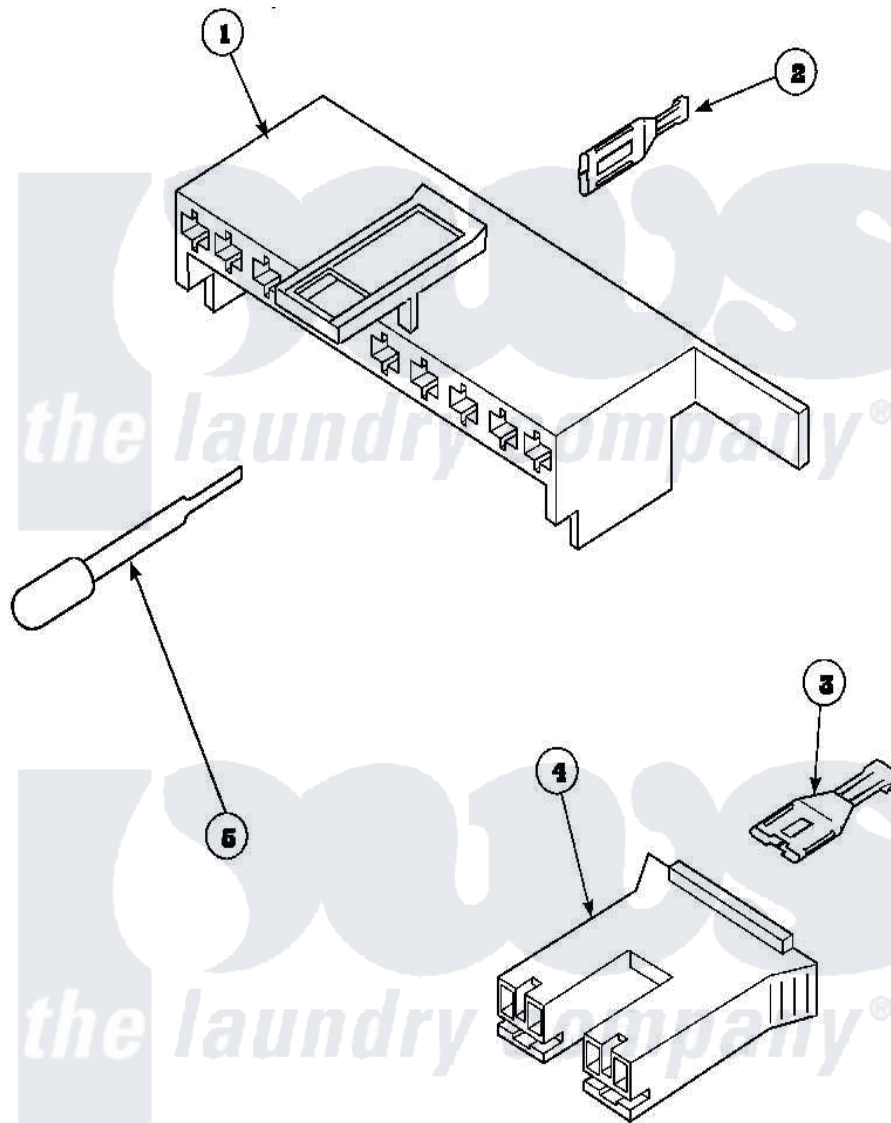

**Amana LW6163WM (BOM: PLW6163WM B) 19 - MIXING VALVE & MOTOR
CONN BLOCKS, TERM**

Amana Residential Amana LW6163WM (BOM: PLW6163WM B) Washer Parts Parts Diagram 19 - MIXING VALVE & MOTOR CONN BLOCKS, TERM
Click on the part number to view part

Item	Original Part Number	Replaced By	Status	Part Description
1	34677			10 Circuit Plug
2	Y00188			Molex Terminal
3	Y00121		Not Available	SPADE TERMINAL(12 GAUGE) (1/4 INCH-(2) 18 GAUGE WIRES O
4	34676			Plug
"	34675		Not Available	PLUG
5	283P4			Terminal Extractor Tool