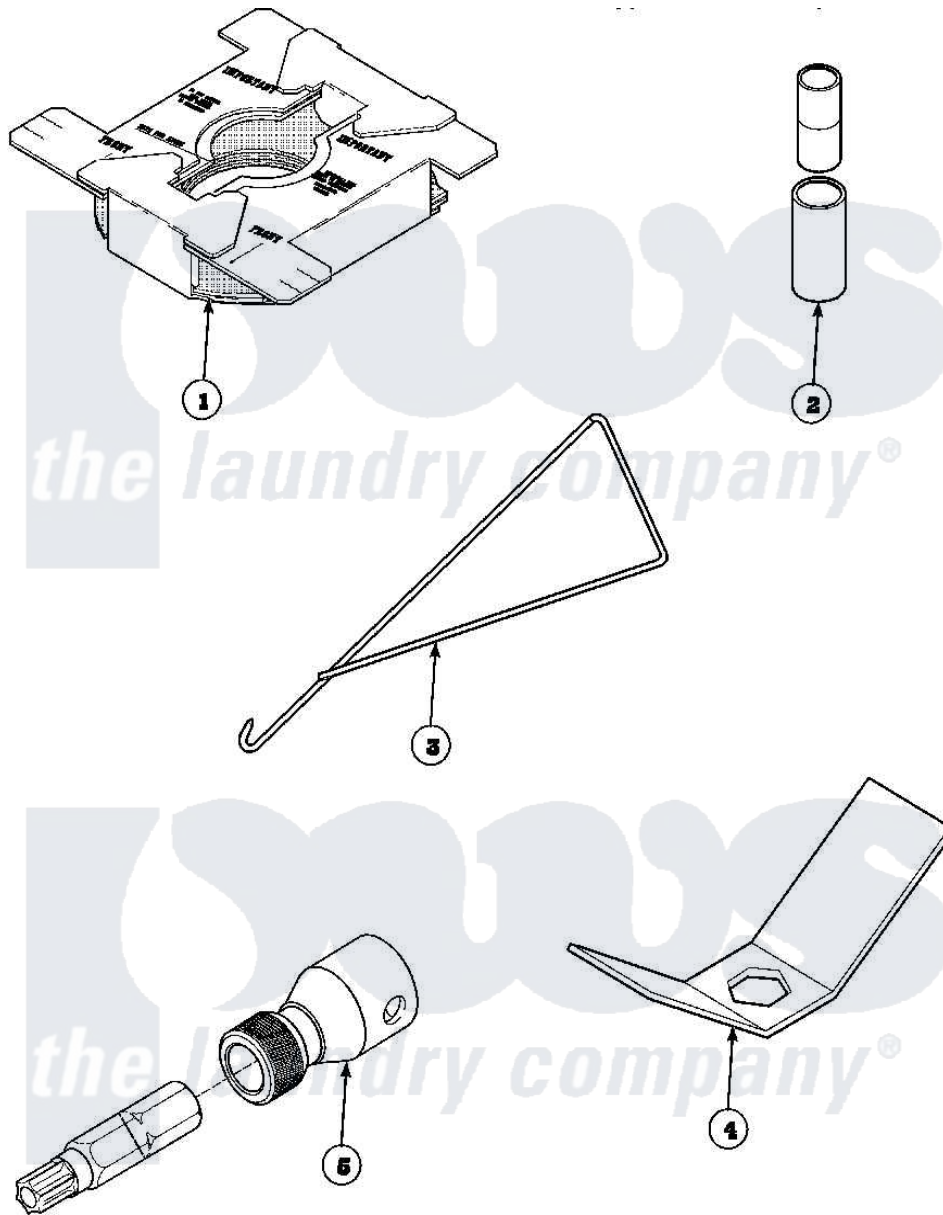

Amana LW6163WM (BOM: PLW6163WM B) 25 - SPECIAL TOOLS

Amana Residential Amana LW6163WM (BOM: PLW6163WM B) Washer Parts Parts Diagram 25 - SPECIAL TOOLS

[Click on the part number to view part](#)

Item	Original Part Number	Replaced By	Status	Part Description
1	36926		Not Available	BRACE, SHIPPING
2	242P4			Installer, Spring
3	289P4	321P4		Hook, Spring
4	237P4	306P4		Hex Wrench
5	282P4			T25 Tamper Resistant Bit
"	24161			Torx Bit Holder
NI	555P3	725P3		Kit